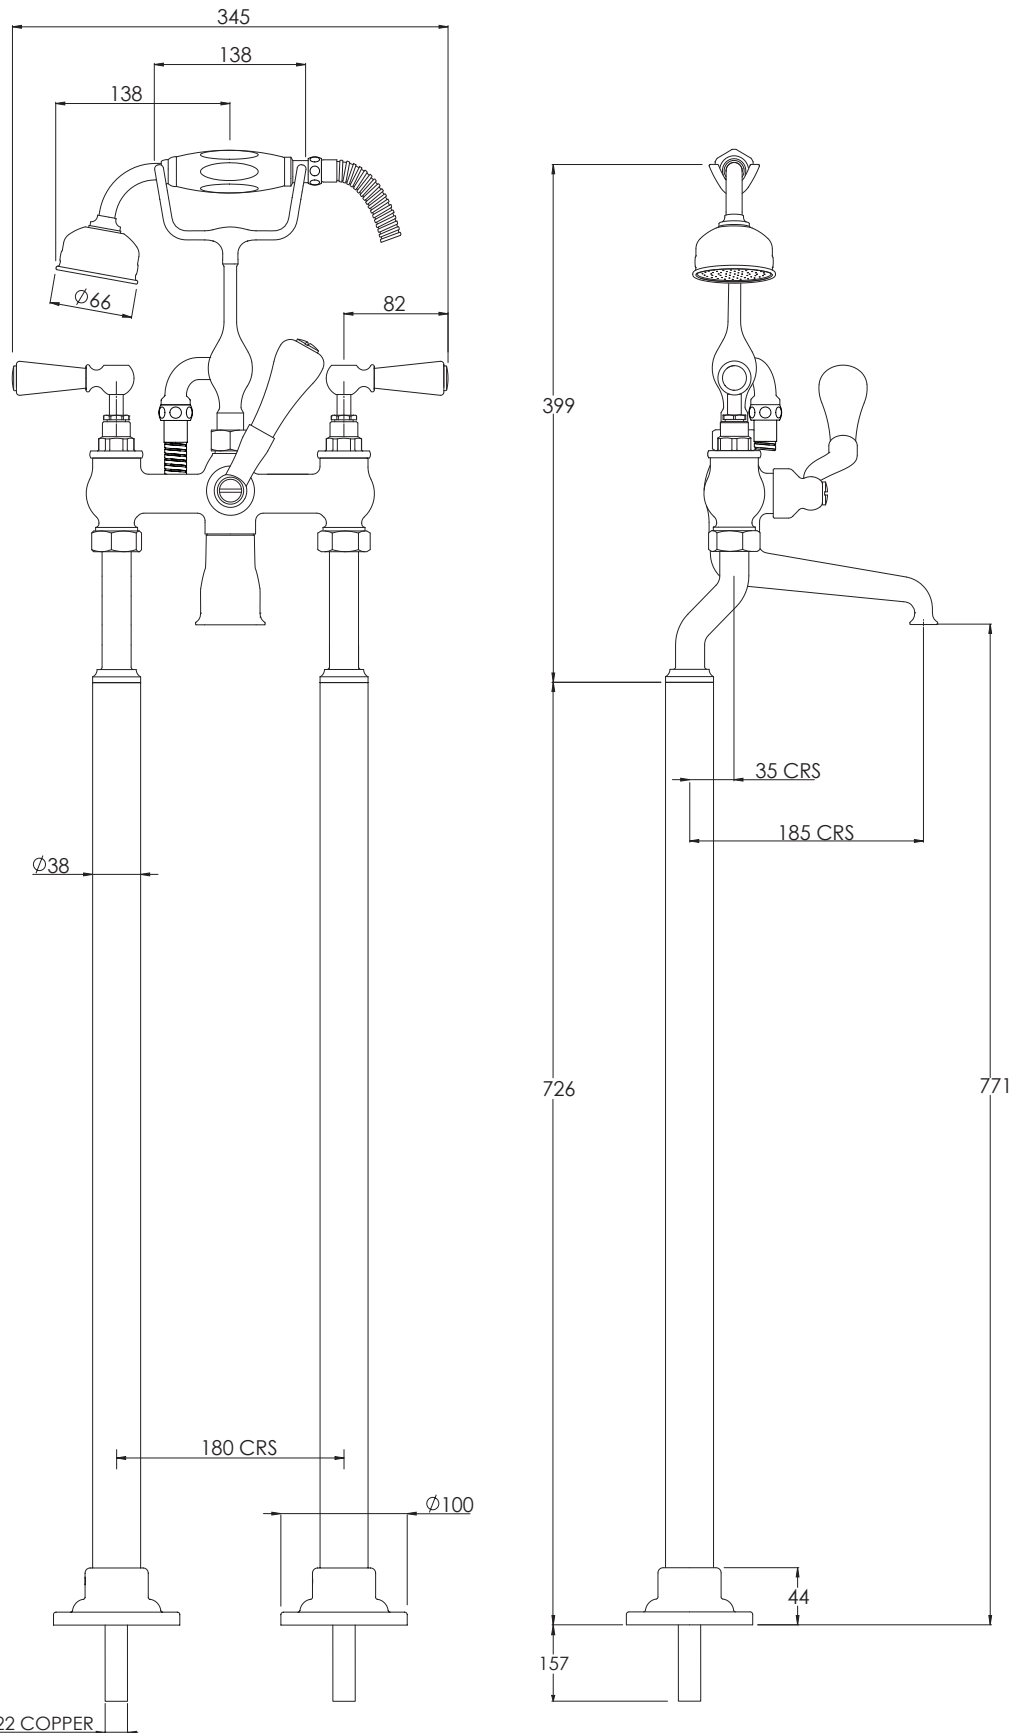

LEFROY BROOKS

IBROC HOUSE ESSEX ROAD
HODDESDON HERTS EN11 0QS UK
T: +44 (0)1992 708 316 F: +44 (0)1992 708 317

BL1144

CLASSIC BATH SHOWER MIXER WITH
BLACK LEVERS AND STANDPIPES

DIMENSIONAL DATA SHEET

DATE: 08/04/19

REVISION: D

COPYRIGHT © LBIP LTD. ALL RIGHTS RESERVED

$\Phi 22$ COPPER

DIMENSIONS IN MILLIMETRES

WHILST EVERY EFFORT IS MADE TO ENSURE THE ACCURACY OF THESE DATA SHEETS THEY ARE SUBJECT TO CHANGE WITHOUT NOTICE AS PART OF THE COMPANY'S PRODUCT DEVELOPMENT PROCESS