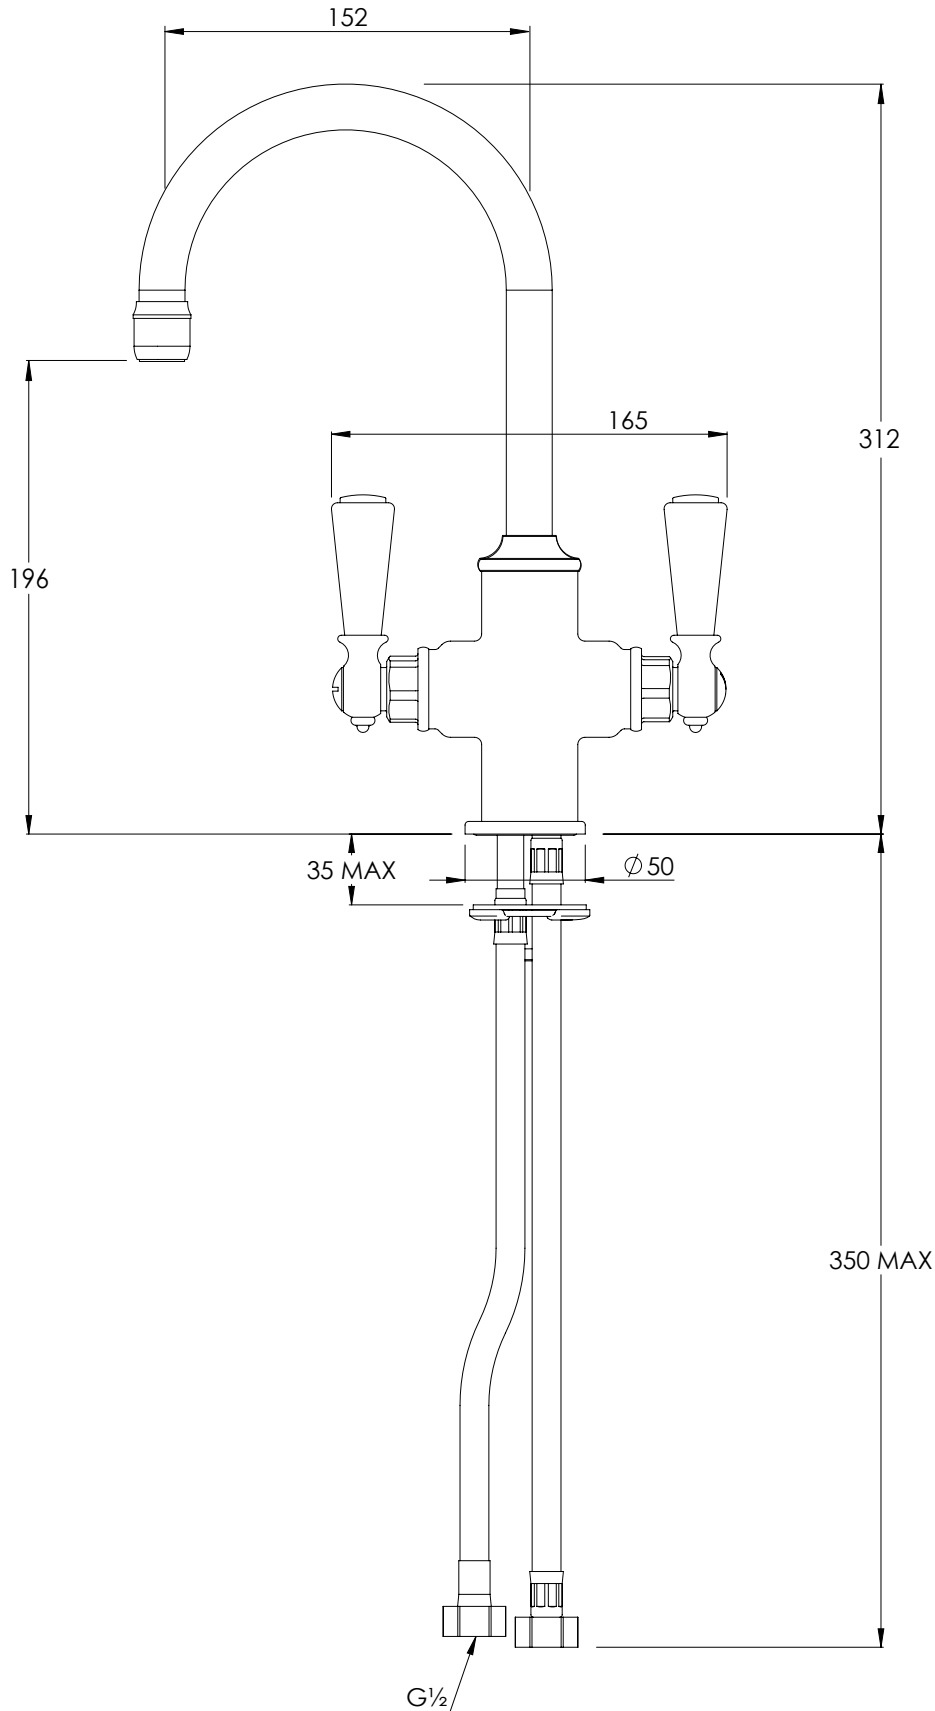

# BL1180

CLASSIC BLACK LEVER MONO BASIN MIXER

DIMENSIONAL DATA SHEET

DATE: 01/09/2021

REVISION: B

COPYRIGHT © LBIP LTD. ALL RIGHTS RESERVED

DIMENSIONS IN MILLIMETRES

WHILST EVERY EFFORT IS MADE TO ENSURE THE ACCURACY OF THESE DATA SHEETS THEY ARE SUBJECT TO CHANGE WITHOUT NOTICE AS PART OF THE COMPANY'S PRODUCT DEVELOPMENT PROCESS