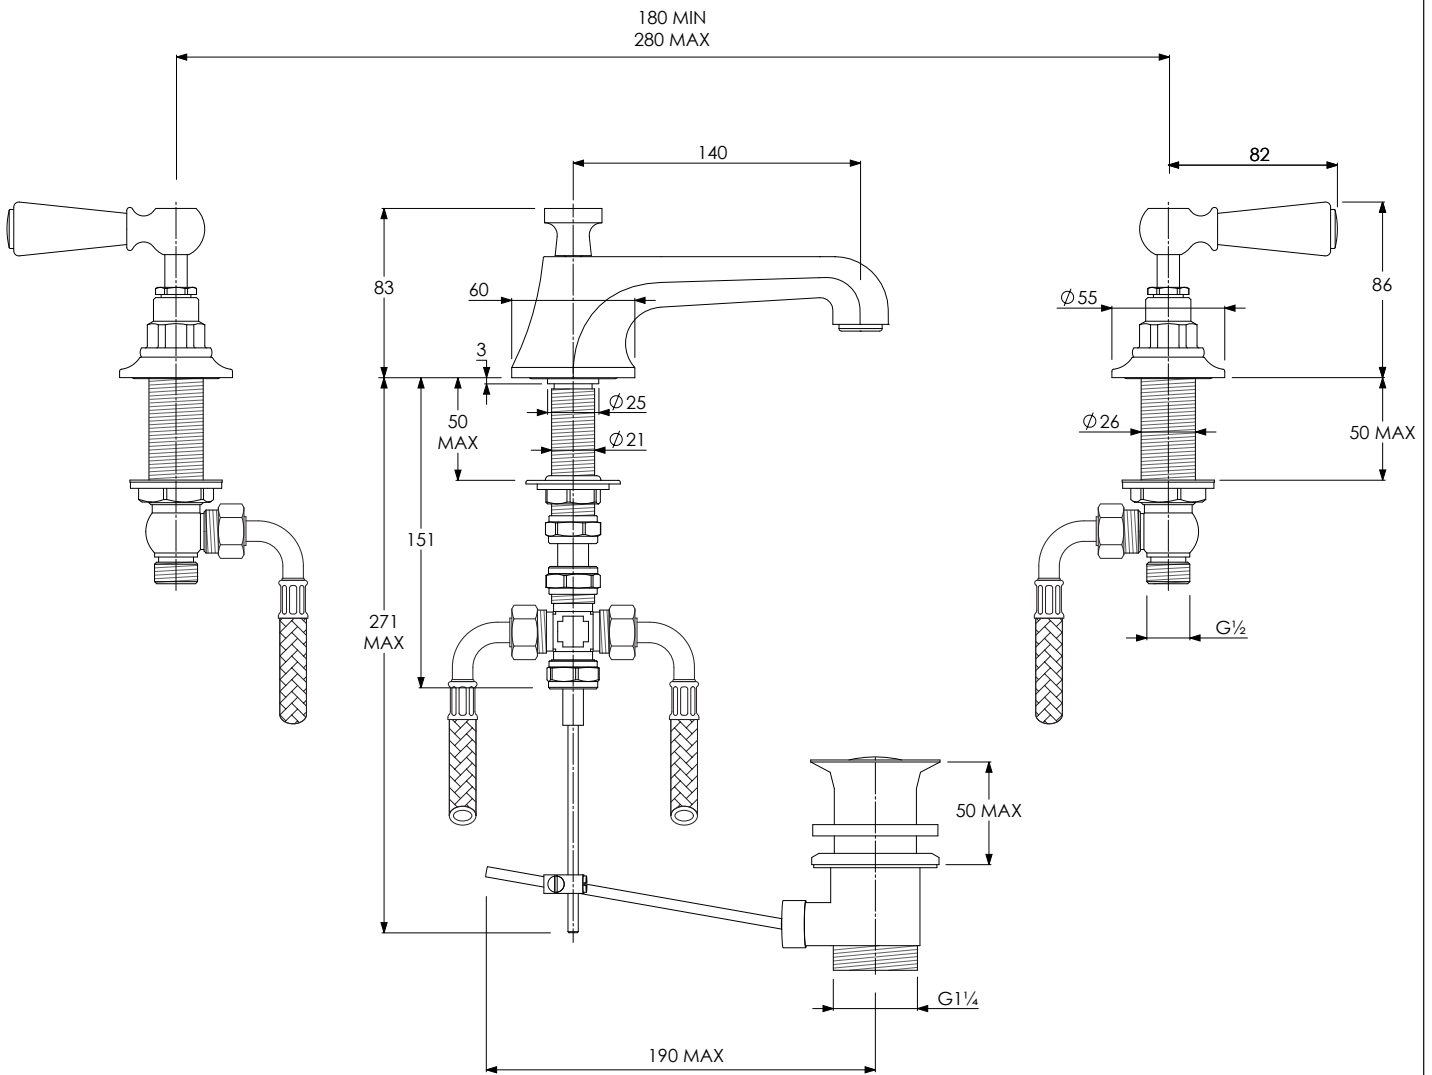

LEFROY BROOKS

IBROC HOUSE ESSEX ROAD
HODDESDON HERTS EN11 0QS UK
T: +44 (0)1992 708 316 F: +44 (0)1992 708 317

BL1228

MACKINTOSH BASIN MIXER WITH CLASSIC
BLACK LEVERS AND POP-UP WASTE

DIMENSIONAL DATA SHEET

DATE: 02/01/2019

REVISION: D

COPYRIGHT © LBIP LTD. ALL RIGHTS RESERVED

DIMENSIONS IN MILLIMETRES

WHILST EVERY EFFORT IS MADE TO ENSURE THE ACCURACY OF THESE DATA SHEETS THEY ARE SUBJECT TO CHANGE WITHOUT NOTICE AS PART OF THE COMPANY'S PRODUCT DEVELOPMENT PROCESS