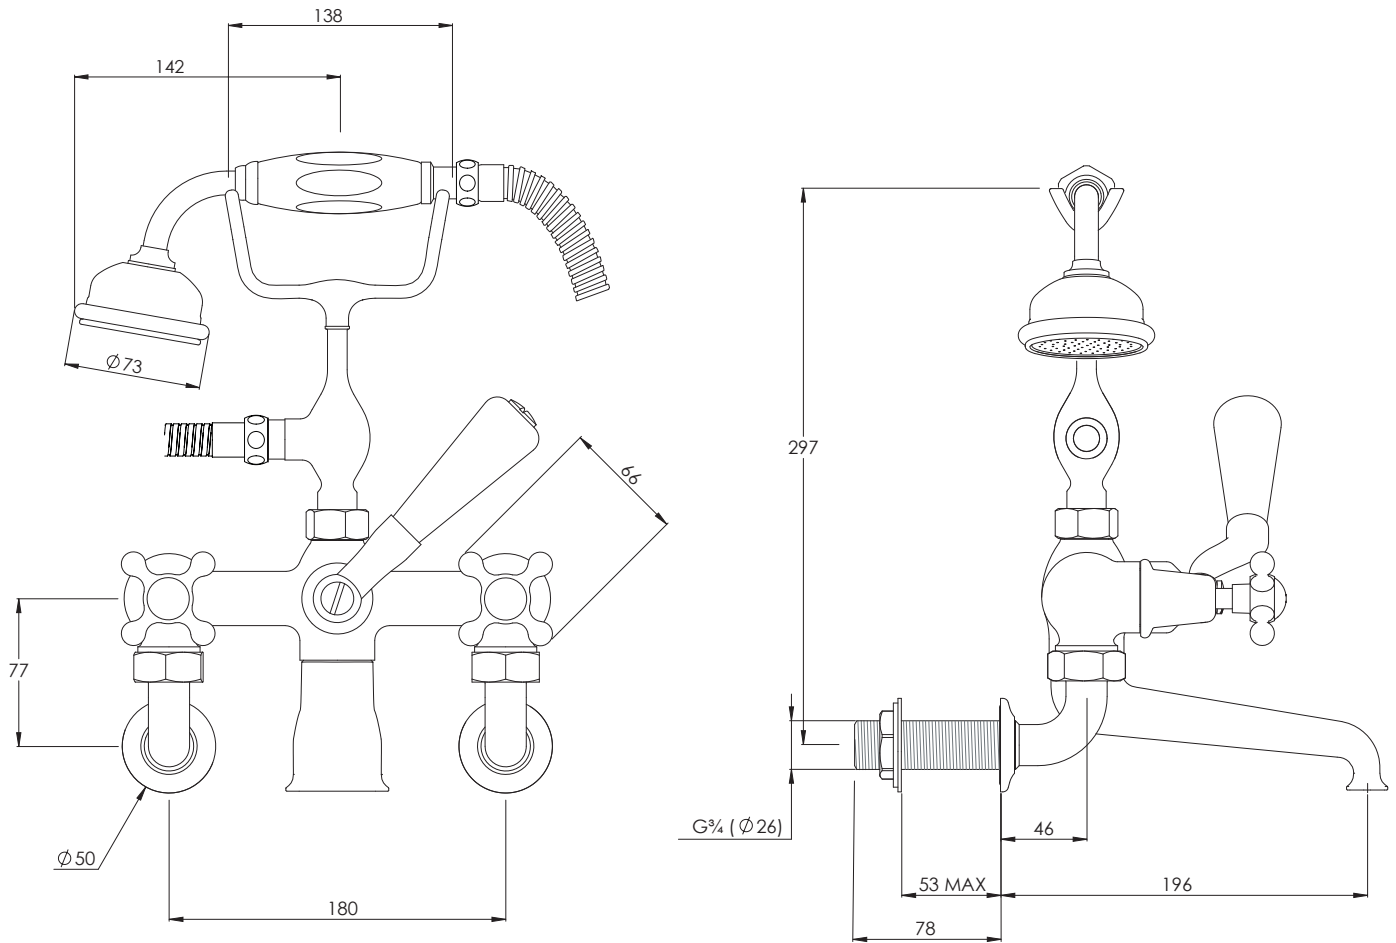

# CH1166

CONNAUGHT WALL MOUNTED BATH  
SHOWER MIXER

## DIMENSIONAL DATA SHEET

DATE: 25/03/19

REVISION: B

COPYRIGHT © LBIP LTD. ALL RIGHTS RESERVED

DIMENSIONS IN MILLIMETRES

WHILST EVERY EFFORT IS MADE TO ENSURE THE ACCURACY OF THESE DATA SHEETS THEY ARE SUBJECT TO CHANGE WITHOUT NOTICE AS PART OF THE COMPANY'S PRODUCT DEVELOPMENT PROCESS