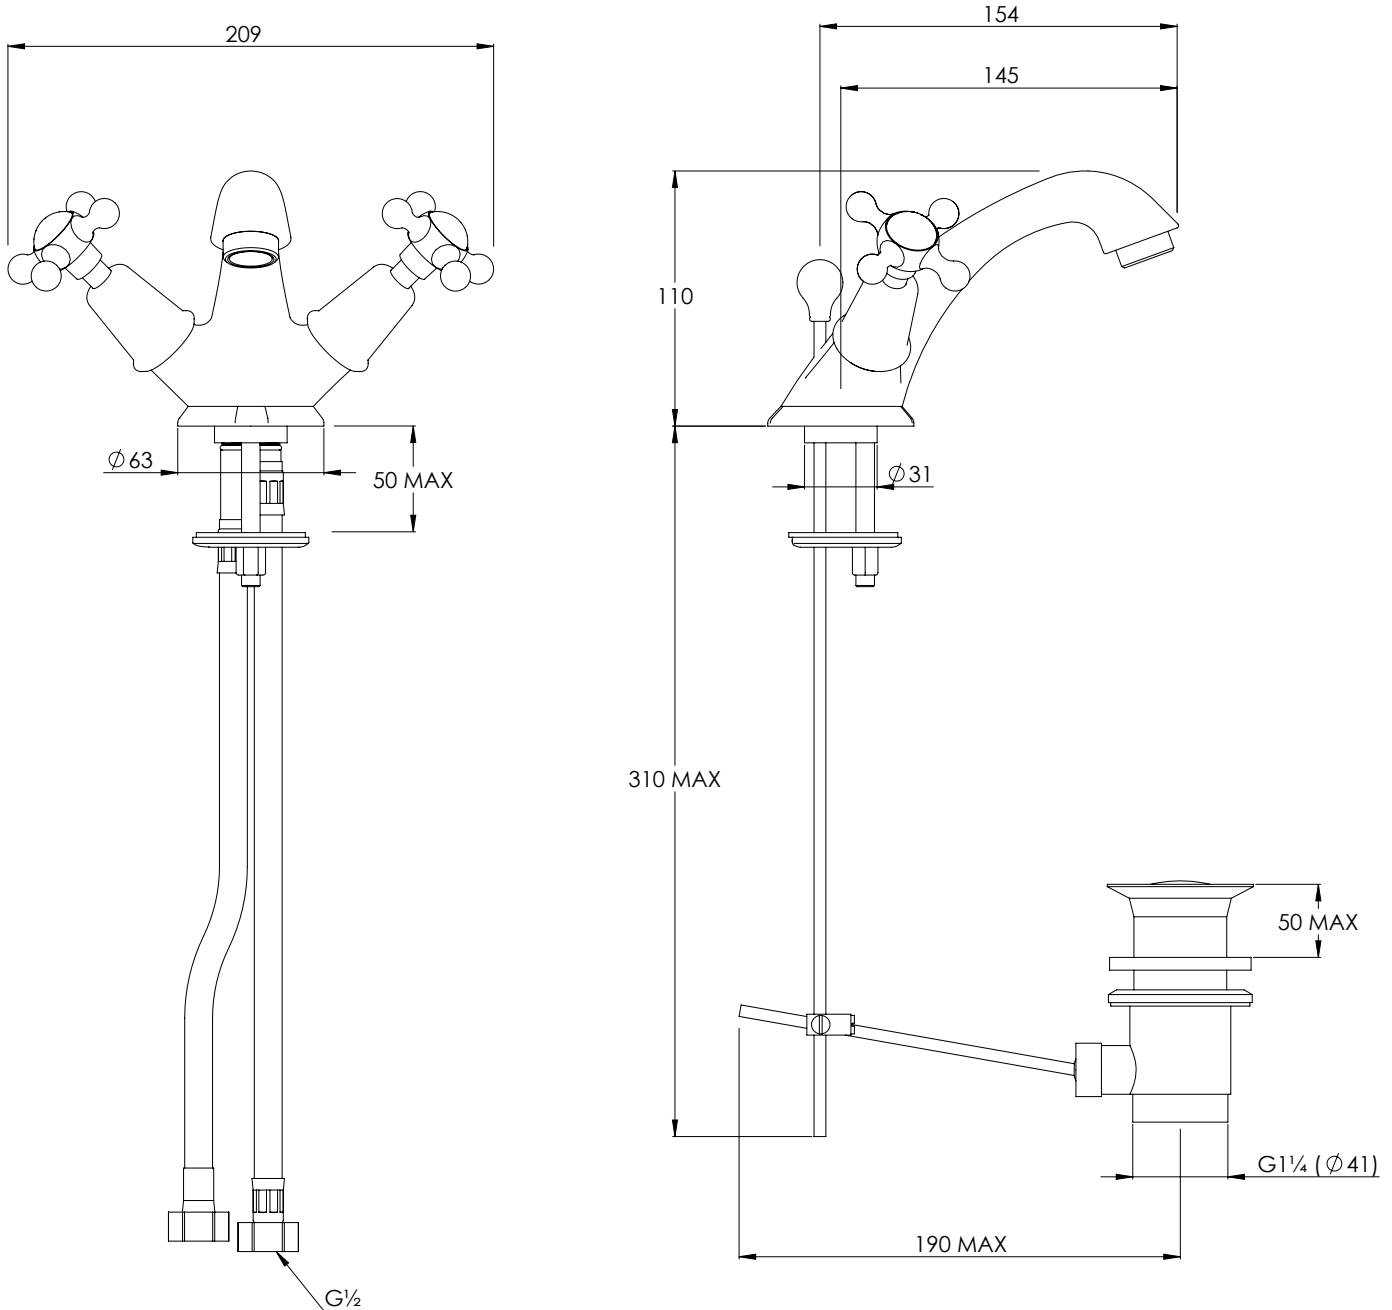

LEFROY BROOKS

IBROC HOUSE ESSEX ROAD
HODDESDON HERTS EN11 0QS UK
T: +44 (0)1992 708 316 F: +44 (0)1992 708 317

CH1189

CONNAUGHT MONO BASIN MIXER WITH POP-UP
WASTE

DIMENSIONAL DATA SHEET

DATE: 03/06/2019

REVISION: B

COPYRIGHT © LBIP LTD. ALL RIGHTS RESERVED

DIMENSIONS IN MILLIMETRES

WHILST EVERY EFFORT IS MADE TO ENSURE THE ACCURACY OF THESE DATA SHEETS THEY ARE SUBJECT TO CHANGE WITHOUT NOTICE AS PART OF THE COMPANY'S PRODUCT DEVELOPMENT PROCESS