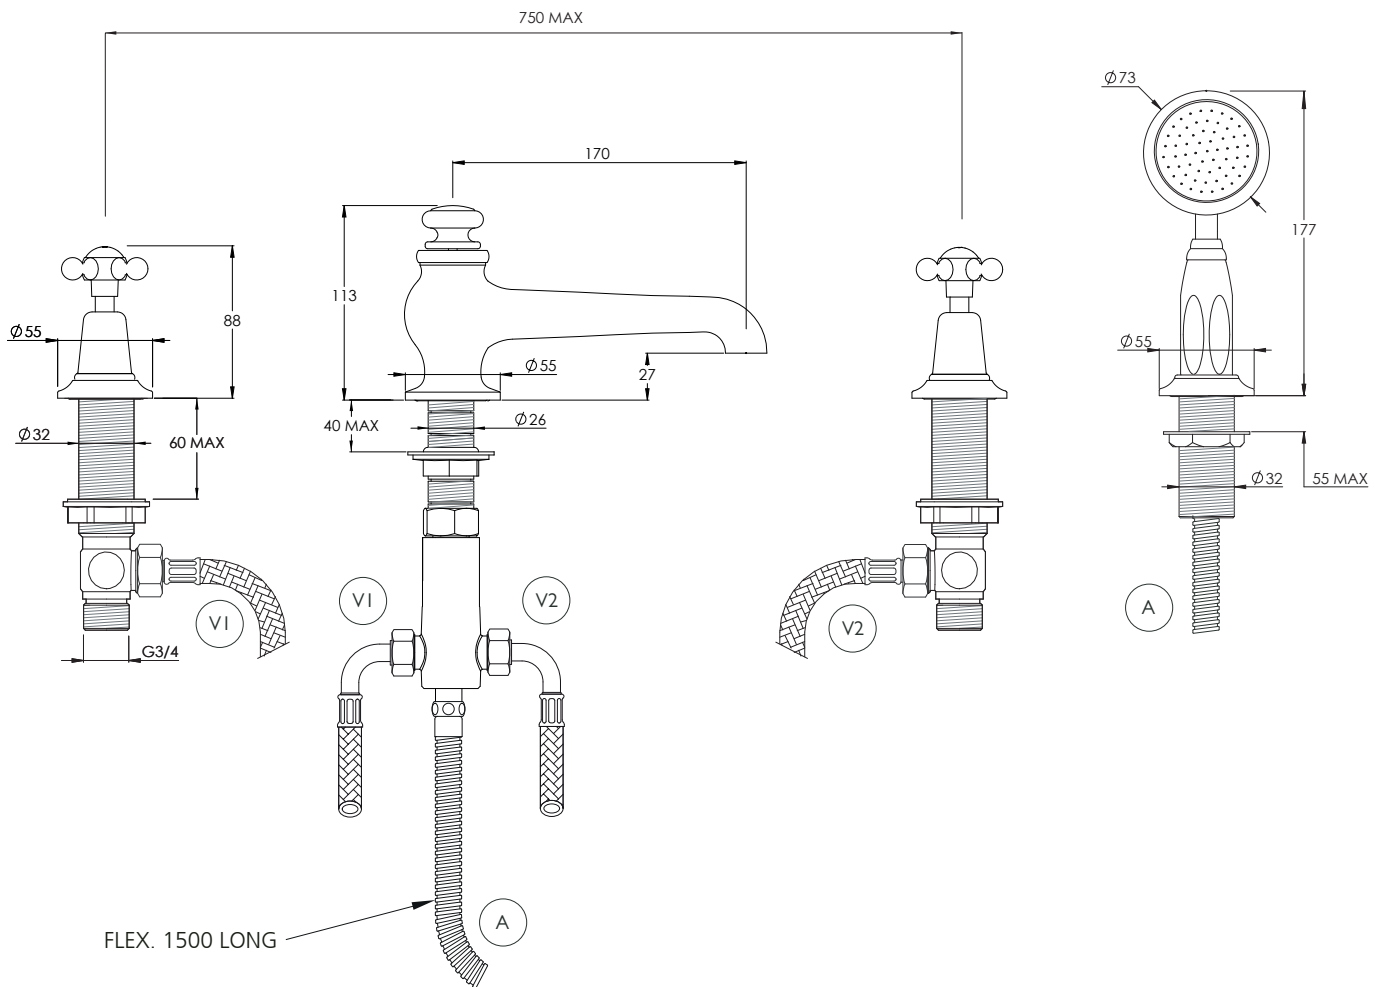

LEFROY BROOKS

IBROC HOUSE ESSEX ROAD
HODDESDON HERTS EN11 0QS UK
T: +44 (0)1992 708 316 F: +44 (0)1992 708 317

CH1250

CONNAUGHT 4 HOLE BATH SHOWER MIXER

DIMENSIONAL DATA SHEET

DATE: 30/05/2019

REVISION: C

COPYRIGHT © LBIP LTD. ALL RIGHTS RESERVED

DIMENSIONS IN MILLIMETRES

WHILST EVERY EFFORT IS MADE TO ENSURE THE ACCURACY OF THESE DATA SHEETS THEY ARE SUBJECT TO CHANGE WITHOUT NOTICE AS PART OF THE COMPANY'S PRODUCT DEVELOPMENT PROCESS