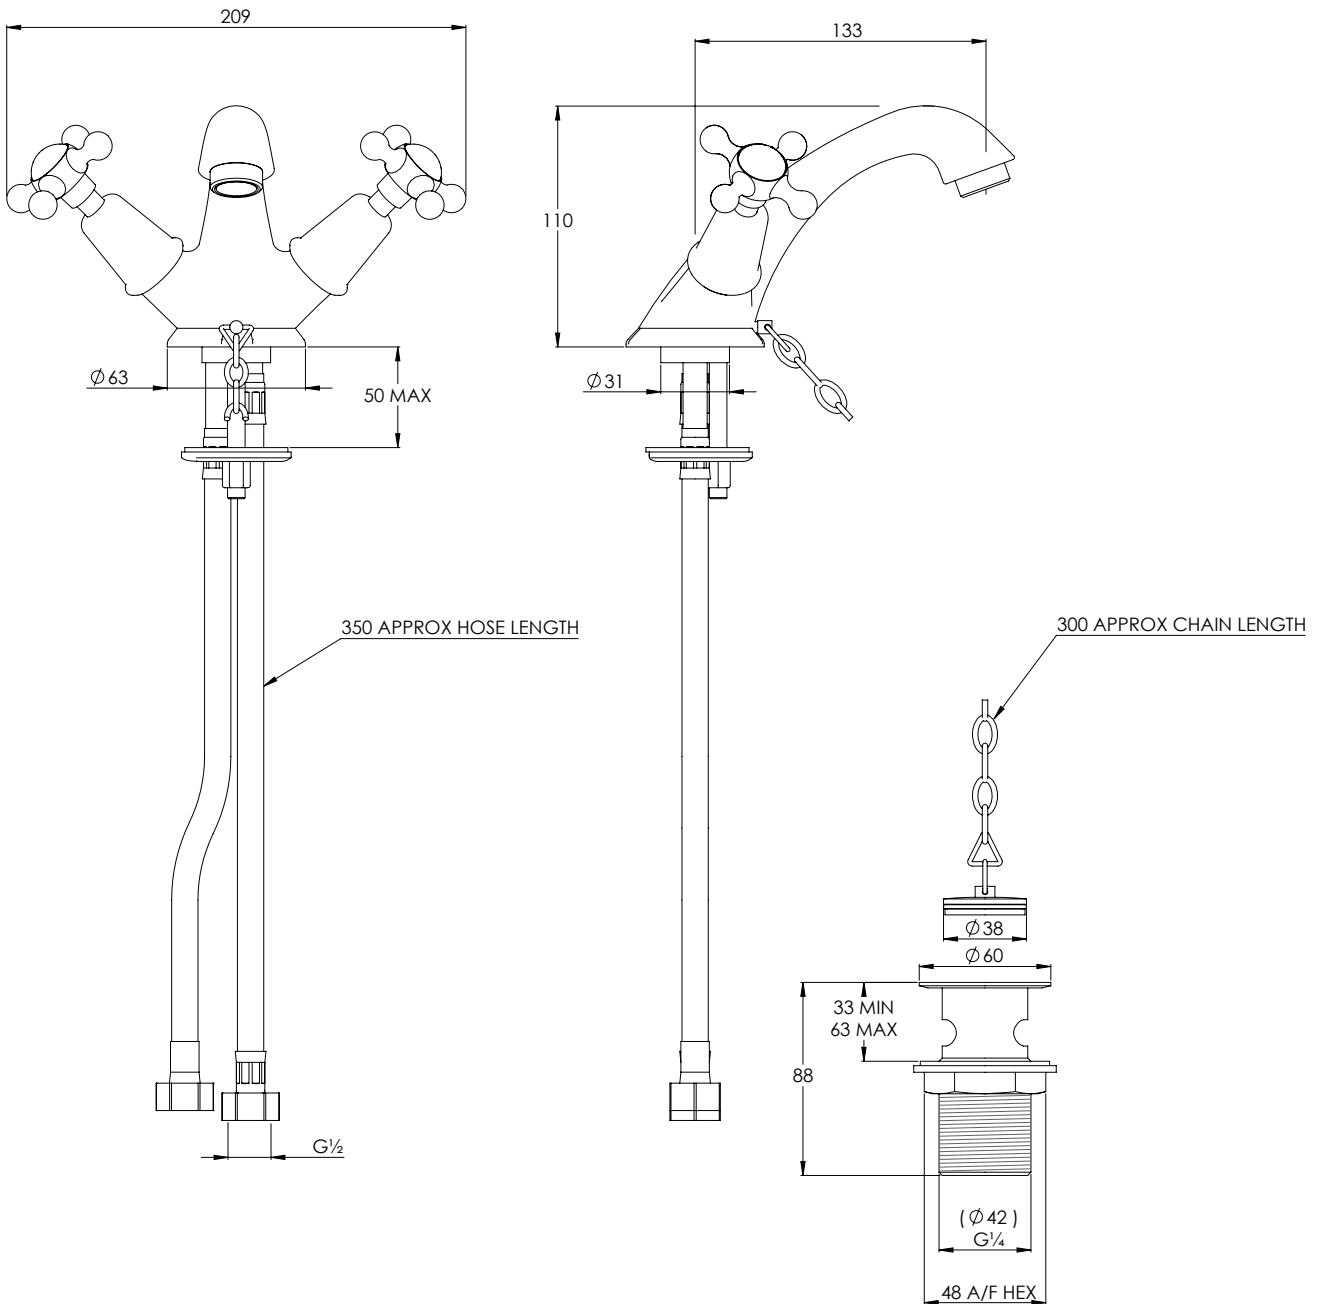

LEFROY BROOKS

IBROC HOUSE ESSEX ROAD
HODDESDON HERTS EN11 0QS UK
T: +44 (0)1992 708 316 F: +44 (0)1992 708 317

CHS1189

CONNAUGHT MONO BASIN MIXER WITH STAY CHAIN
& WASTE KIT

DIMENSIONAL DATA SHEET

DATE: 19/09/2019

REVISION: A

COPYRIGHT © LBIP LTD. ALL RIGHTS RESERVED

DIMENSIONS IN MILLIMETRES

WHILST EVERY EFFORT IS MADE TO ENSURE THE ACCURACY OF THESE DATA SHEETS THEY ARE SUBJECT TO CHANGE WITHOUT NOTICE AS PART OF THE COMPANY'S PRODUCT DEVELOPMENT PROCESS