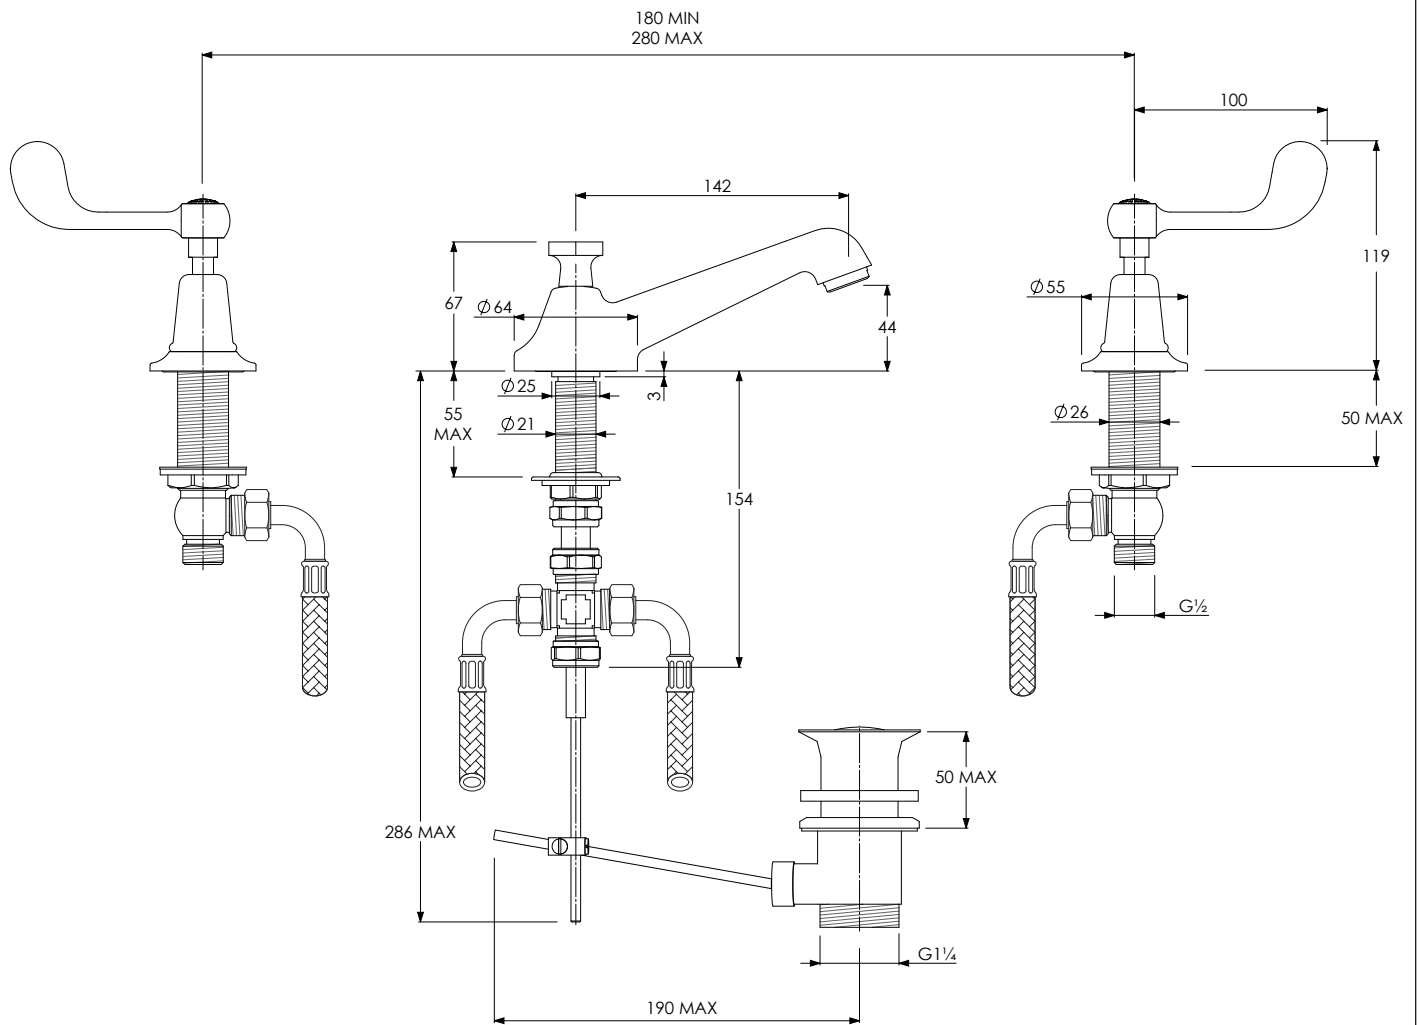

LEFROY BROOKS

IBROC HOUSE ESSEX ROAD
HODDESDON HERTS EN11 0QS UK
T: +44 (0)1992 708 316 F: +44 (0)1992 708 317

CL1220

CLASSIC BASIN MIXER WITH CONNAUGHT
LEVERS AND POP-UP WASTE

DIMENSIONAL DATA SHEET

DATE: 02/01/2019

REVISION: C

COPYRIGHT © LBIP LTD. ALL RIGHTS RESERVED

DIMENSIONS IN MILLIMETRES

WHILST EVERY EFFORT IS MADE TO ENSURE THE ACCURACY OF THESE DATA SHEETS THEY ARE SUBJECT TO CHANGE WITHOUT NOTICE AS PART OF THE COMPANY'S PRODUCT DEVELOPMENT PROCESS