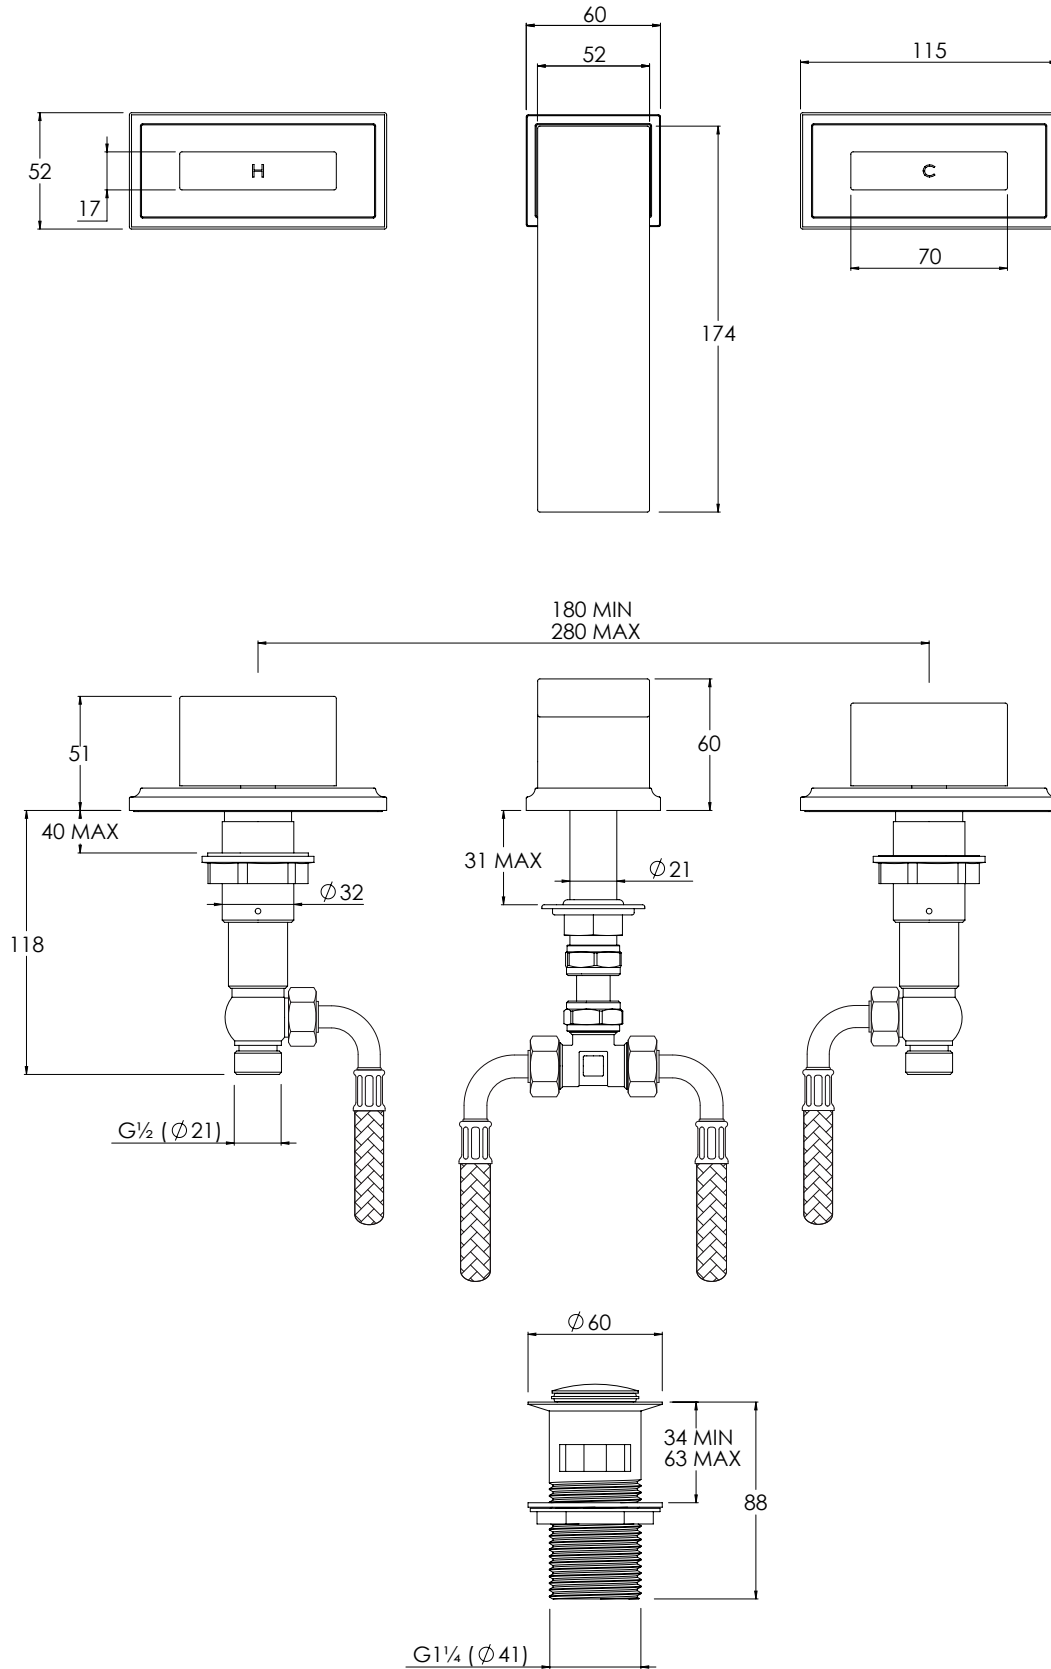

## DP1227

FIFTH 3 HOLE BASIN MIXER ON SEPERATE  
PLINTHS WITH CLICK-UP WASTE

### DIMENSIONAL DATA SHEET

DATE: 30/06/2022

REVISION: D

COPYRIGHT © LBIP LTD. ALL RIGHTS RESERVED

DIMENSIONS IN MILLIMETRES

WHILST EVERY EFFORT IS MADE TO ENSURE THE ACCURACY OF THESE DATA SHEETS THEY ARE SUBJECT TO CHANGE WITHOUT NOTICE AS PART OF THE COMPANY'S PRODUCT DEVELOPMENT PROCESS