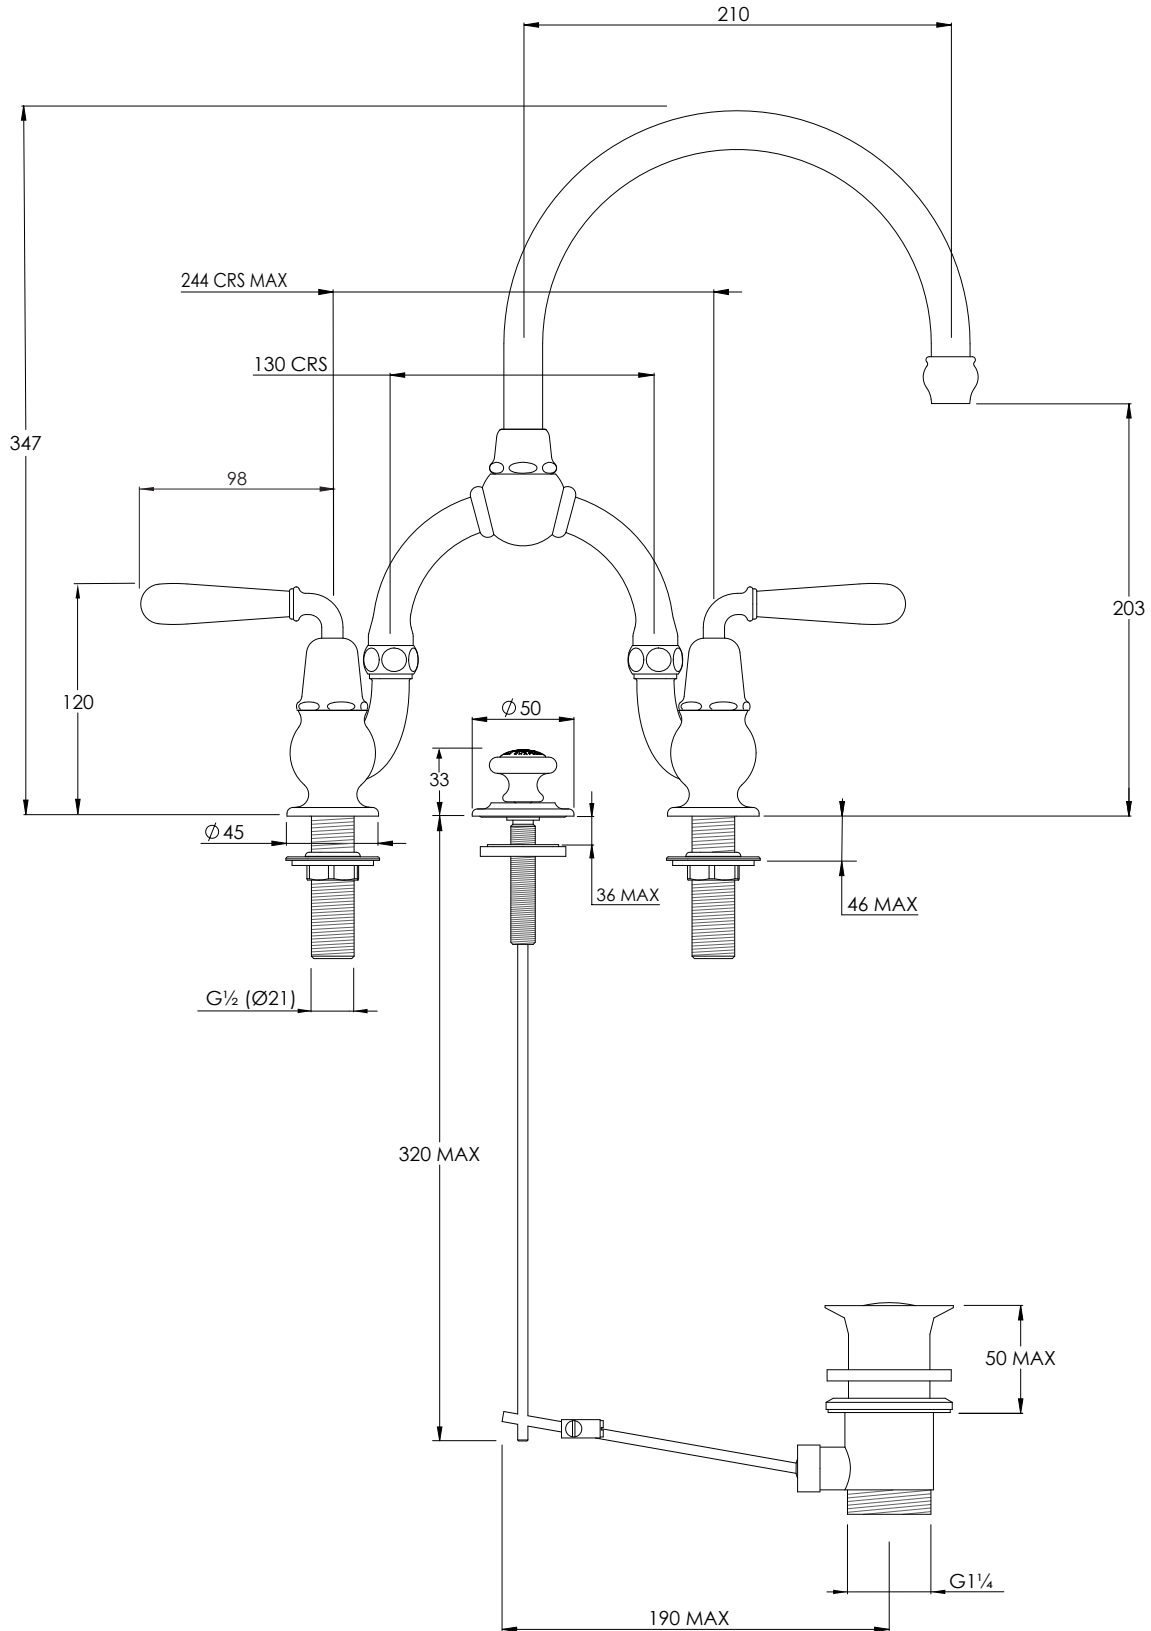

LEFROY BROOKS

IBROC HOUSE ESSEX ROAD
HODDESDON HERTS EN11 0QS UK
T: +44 (0)1992 708 316 F: +44 (0)1992 708 317

FB9000

LA CHAPELLE BASIN BRIDGE MIXER WITH
BLACK TORPILLE LEVERS AND POP-UP WASTE

DIMENSIONAL DATA SHEET

DATE: 08/05/2019

REVISION: A

COPYRIGHT © LBIP LTD. ALL RIGHTS RESERVED

DIMENSIONS IN MILLIMETRES

WHILST EVERY EFFORT IS MADE TO ENSURE THE ACCURACY OF THESE DATA SHEETS THEY ARE SUBJECT TO CHANGE WITHOUT NOTICE AS PART OF THE COMPANY'S PRODUCT DEVELOPMENT PROCESS