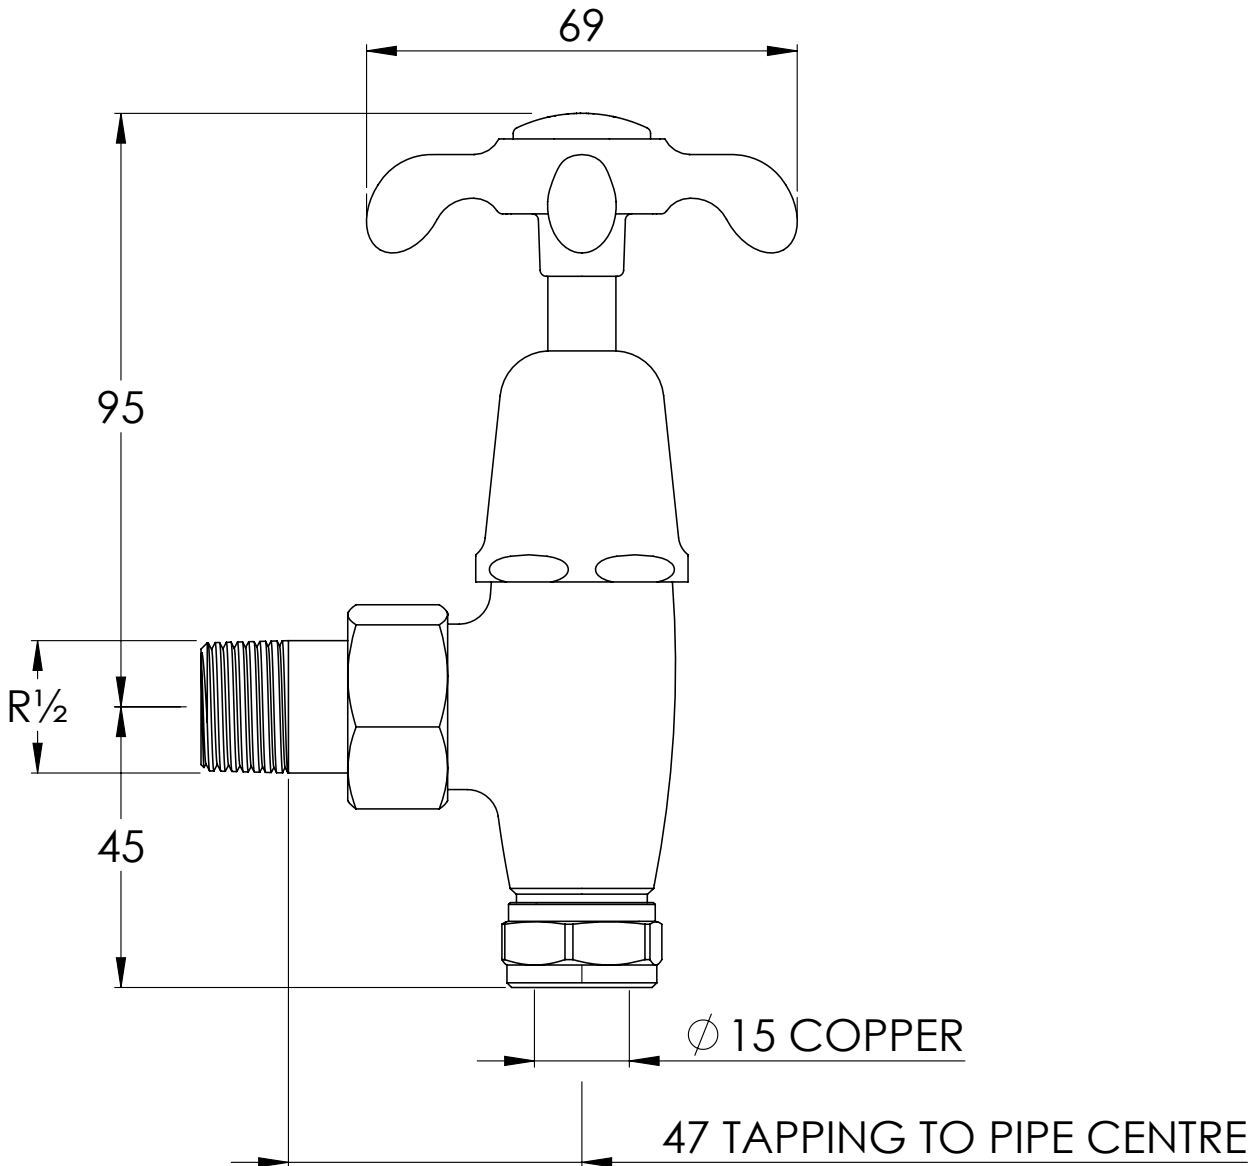

# FH1150

LA CHAPELLE CROSS HANDLE RADIATOR STOPCOCK

(ONE PAIR)

DIMENSIONAL DATA SHEET

DATE: 17/09/2020

REVISION: A

COPYRIGHT © LBIP LTD. ALL RIGHTS RESERVED

DIMENSIONS IN MILLIMETRES