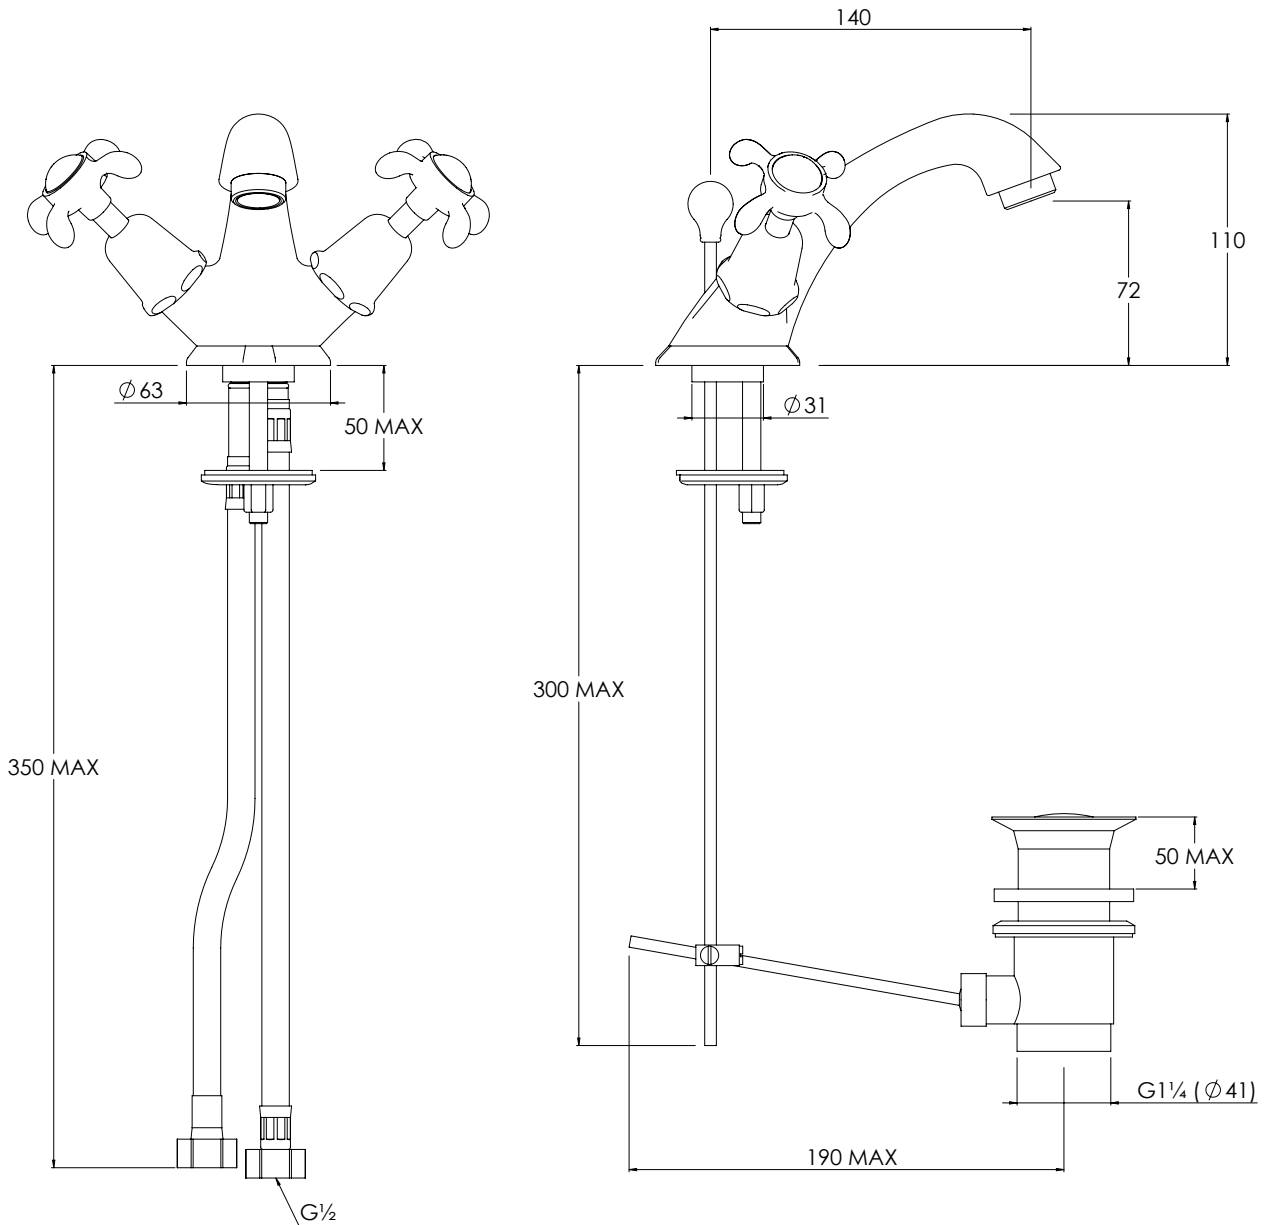

# FH1189

LA CHAPELLE MONO BASIN MIXER WITH  
POP-UP WASTE

## DIMENSIONAL DATA SHEET

DATE: 28/05/2019

REVISION: C

COPYRIGHT © LBIP LTD. ALL RIGHTS RESERVED

DIMENSIONS IN MILLIMETRES

WHILST EVERY EFFORT IS MADE TO ENSURE THE ACCURACY OF THESE DATA SHEETS THEY ARE SUBJECT TO CHANGE WITHOUT NOTICE AS PART OF THE COMPANY'S PRODUCT DEVELOPMENT PROCESS