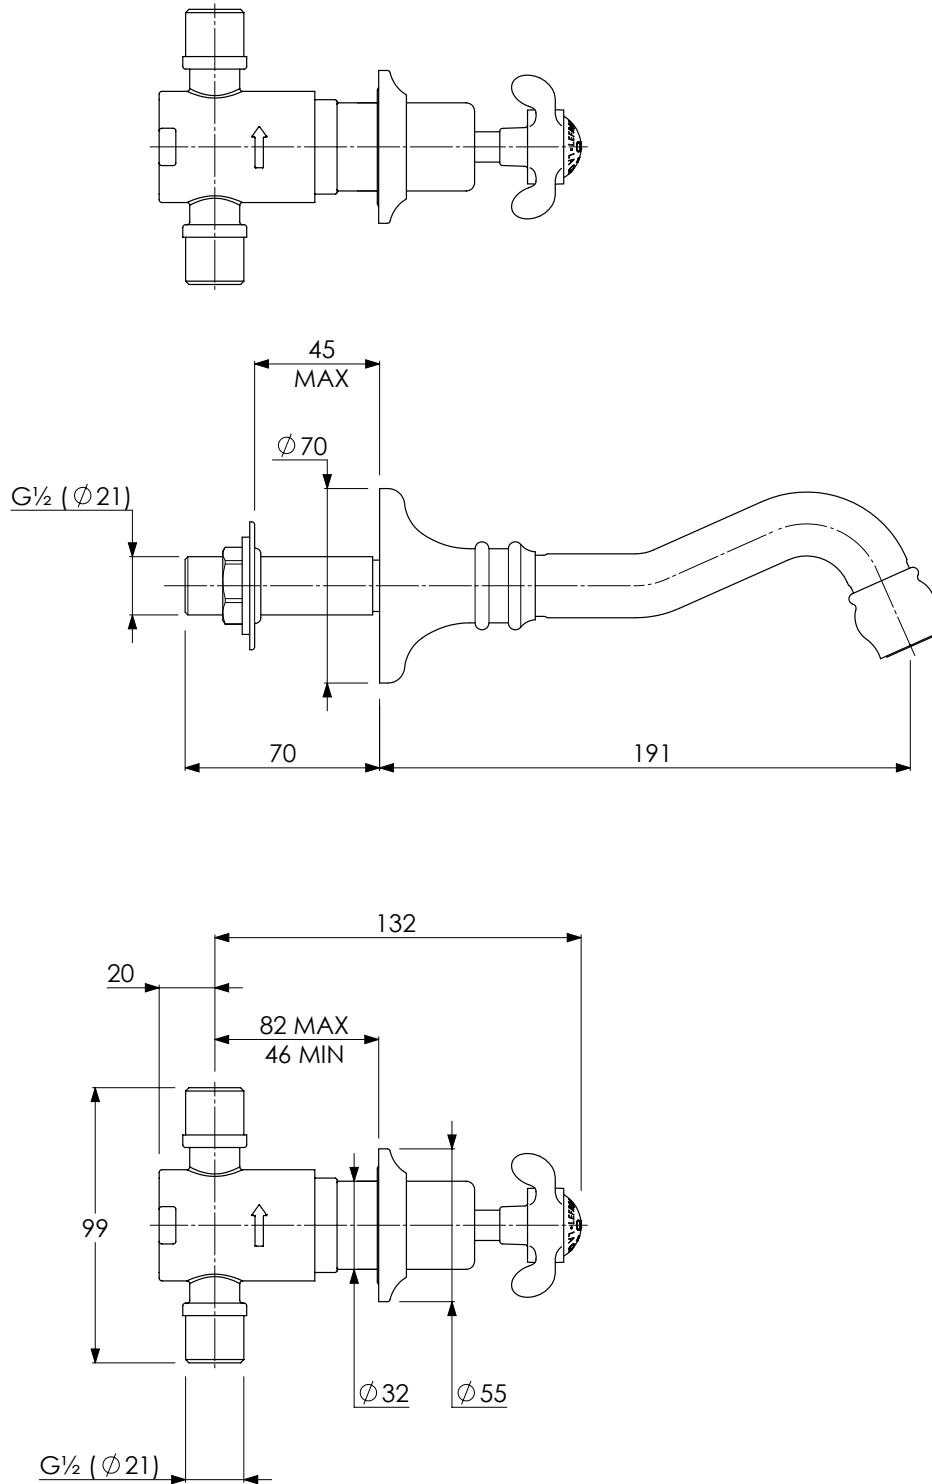

LEFROY BROOKS

IBROC HOUSE ESSEX ROAD
HODDESDON HERTS EN11 0QS UK
T: +44 (0)1992 708 316 F: +44 (0)1992 708 317

FH1208

LA CHAPELLE WALL MOUNTED BASIN MIXER

DIMENSIONAL DATA SHEET

DATE: 29/01/2019

REVISION: A

COPYRIGHT © LBIP LTD. ALL RIGHTS RESERVED

DIMENSIONS IN MILLIMETRES

WHILST EVERY EFFORT IS MADE TO ENSURE THE ACCURACY OF THESE DATA SHEETS THEY ARE SUBJECT TO CHANGE WITHOUT NOTICE AS PART OF THE COMPANY'S PRODUCT DEVELOPMENT PROCESS