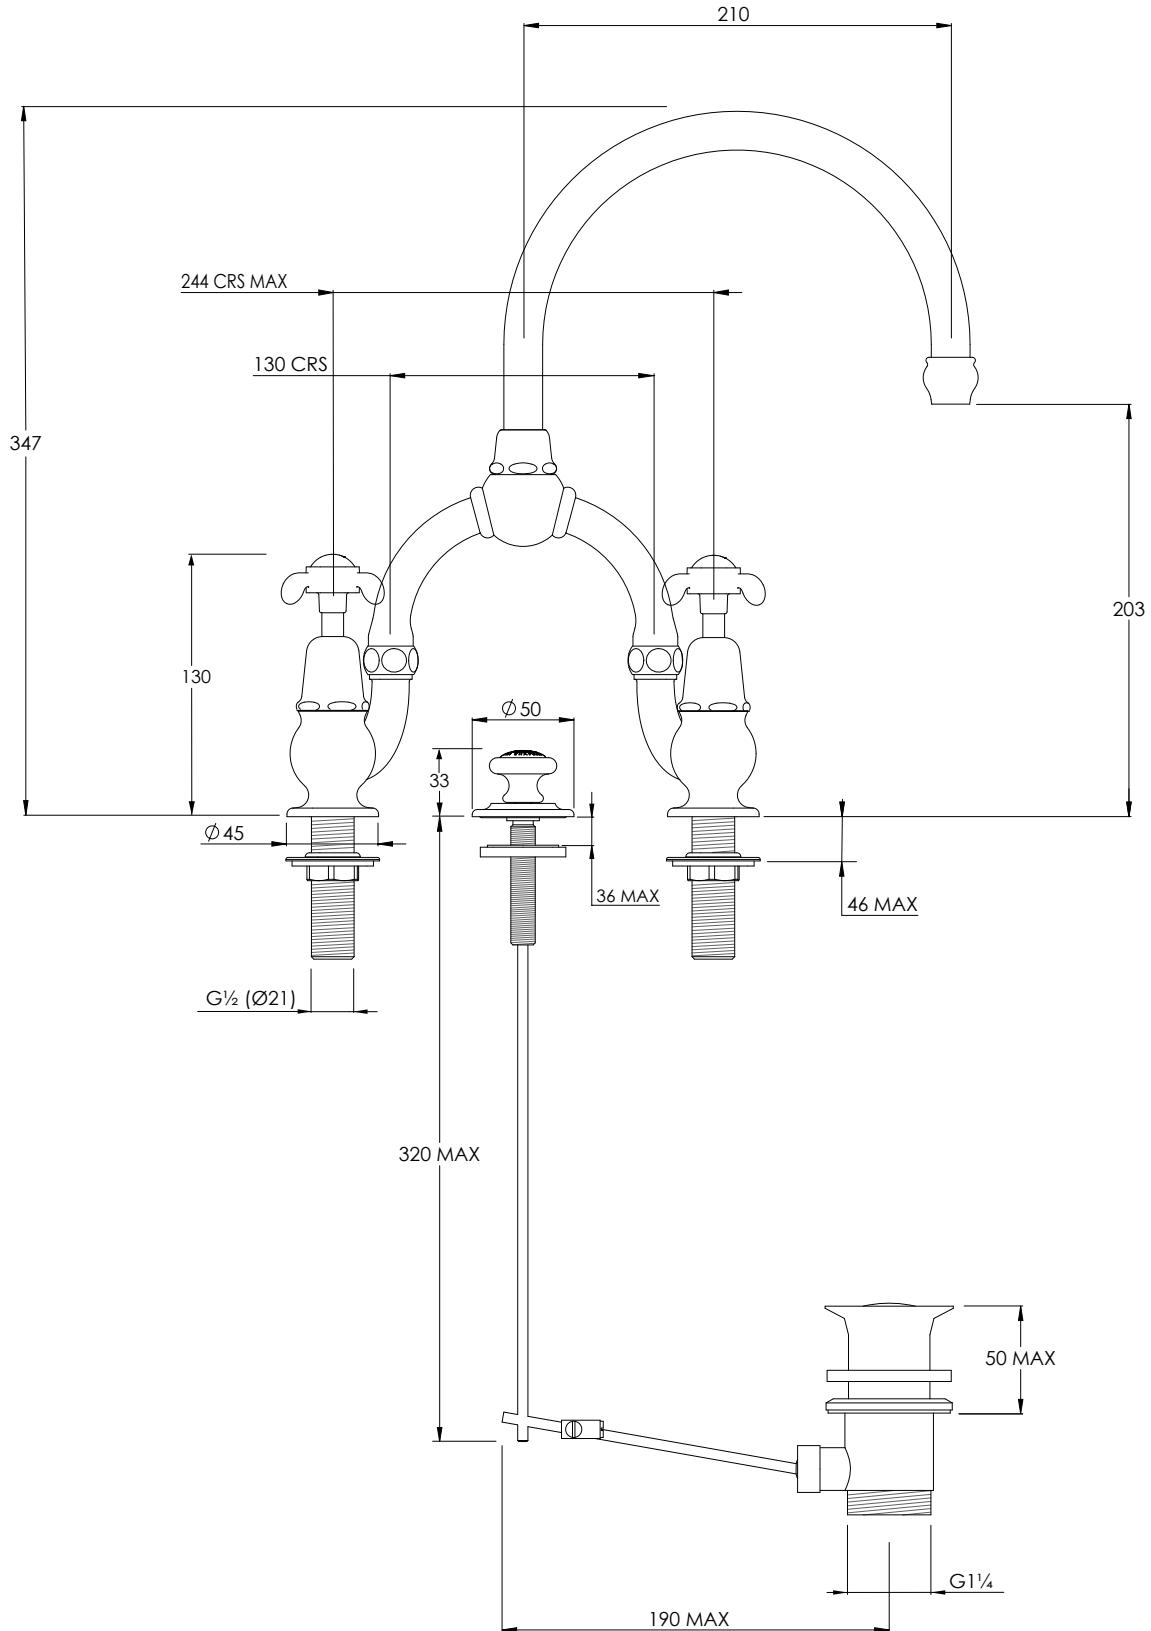

## FH9000

LA CHAPELLE BASIN BRIDGE MIXER WITH  
POP-UP WASTE

### DIMENSIONAL DATA SHEET

DATE: 08/05/2019

REVISION: G

COPYRIGHT © LBIP LTD. ALL RIGHTS RESERVED

DIMENSIONS IN MILLIMETRES

WHILST EVERY EFFORT IS MADE TO ENSURE THE ACCURACY OF THESE DATA SHEETS THEY ARE SUBJECT TO CHANGE WITHOUT NOTICE AS PART OF THE COMPANY'S PRODUCT DEVELOPMENT PROCESS