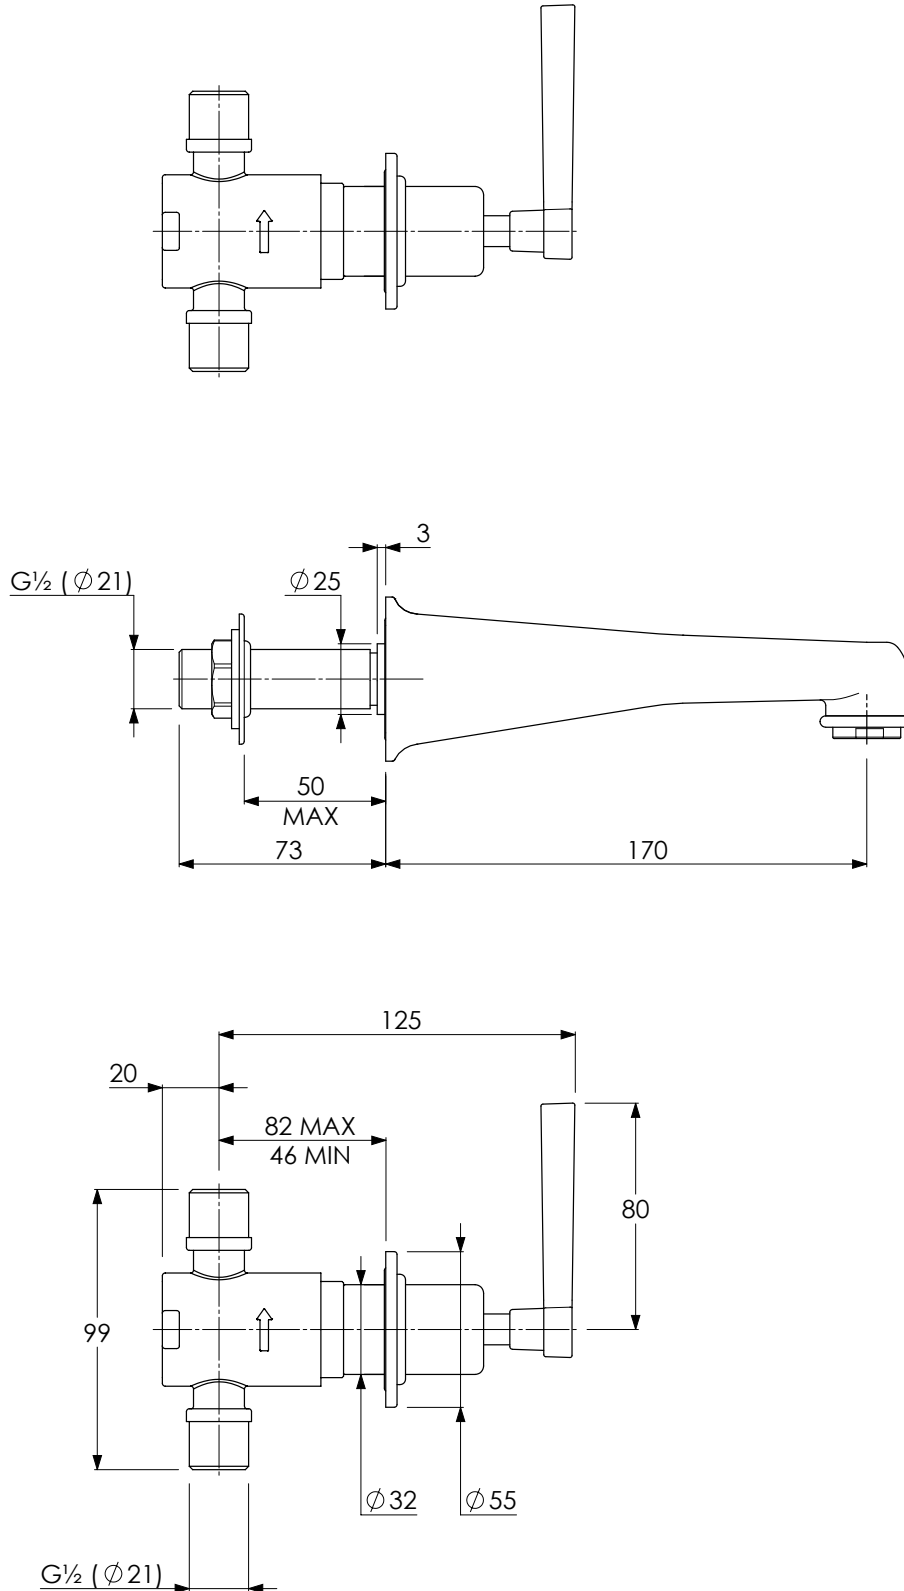

LEFROY BROOKS

IBROC HOUSE ESSEX ROAD
HODDESDON HERTS EN11 0QS UK
T: +44 (0)1992 708 316 F: +44 (0)1992 708 317

JL1218

JANEY MAC LEVER WALL MOUNTED 3 HOLE
BASIN MIXER

DIMENSIONAL DATA SHEET

DATE: 06/08/2018

REVISION: A

COPYRIGHT © LBIP LTD. ALL RIGHTS RESERVED

DIMENSIONS IN MILLIMETRES

WHILST EVERY EFFORT IS MADE TO ENSURE THE ACCURACY OF THESE DATA SHEETS THEY ARE SUBJECT TO CHANGE WITHOUT NOTICE AS PART OF THE COMPANY'S PRODUCT DEVELOPMENT PROCESS