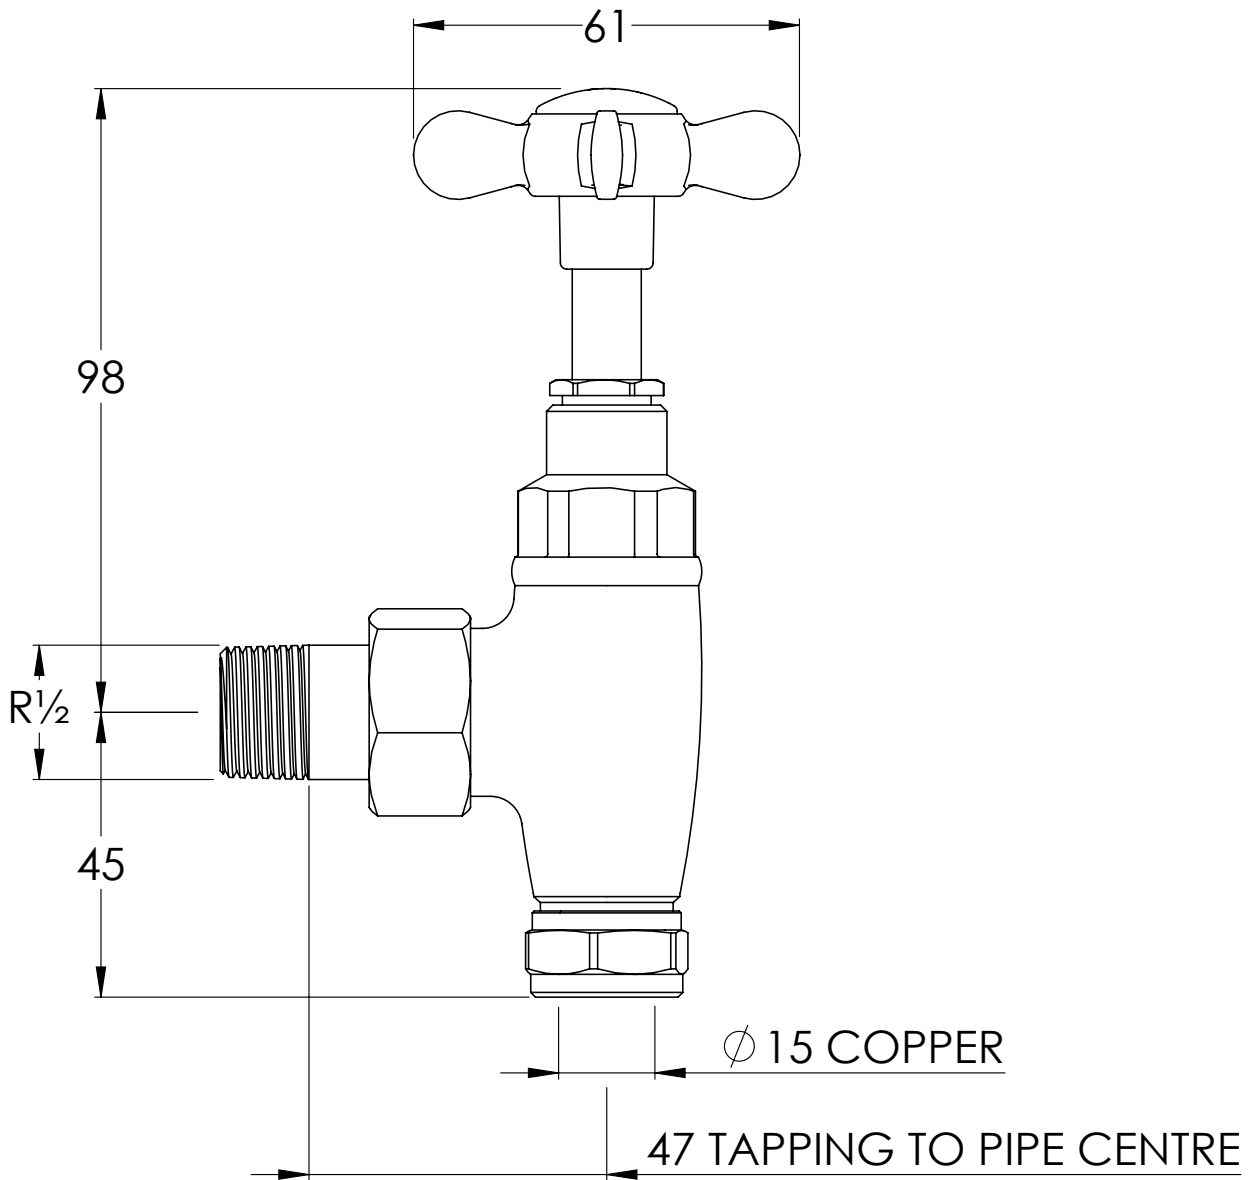

# LB1150

CLASSIC CROSS HANDLE RADIATOR STOPCOCK

(ONE PAIR)

DIMENSIONAL DATA SHEET

DATE: 17/09/2020

REVISION: C

COPYRIGHT © LBIP LTD. ALL RIGHTS RESERVED

DIMENSIONS IN MILLIMETRES