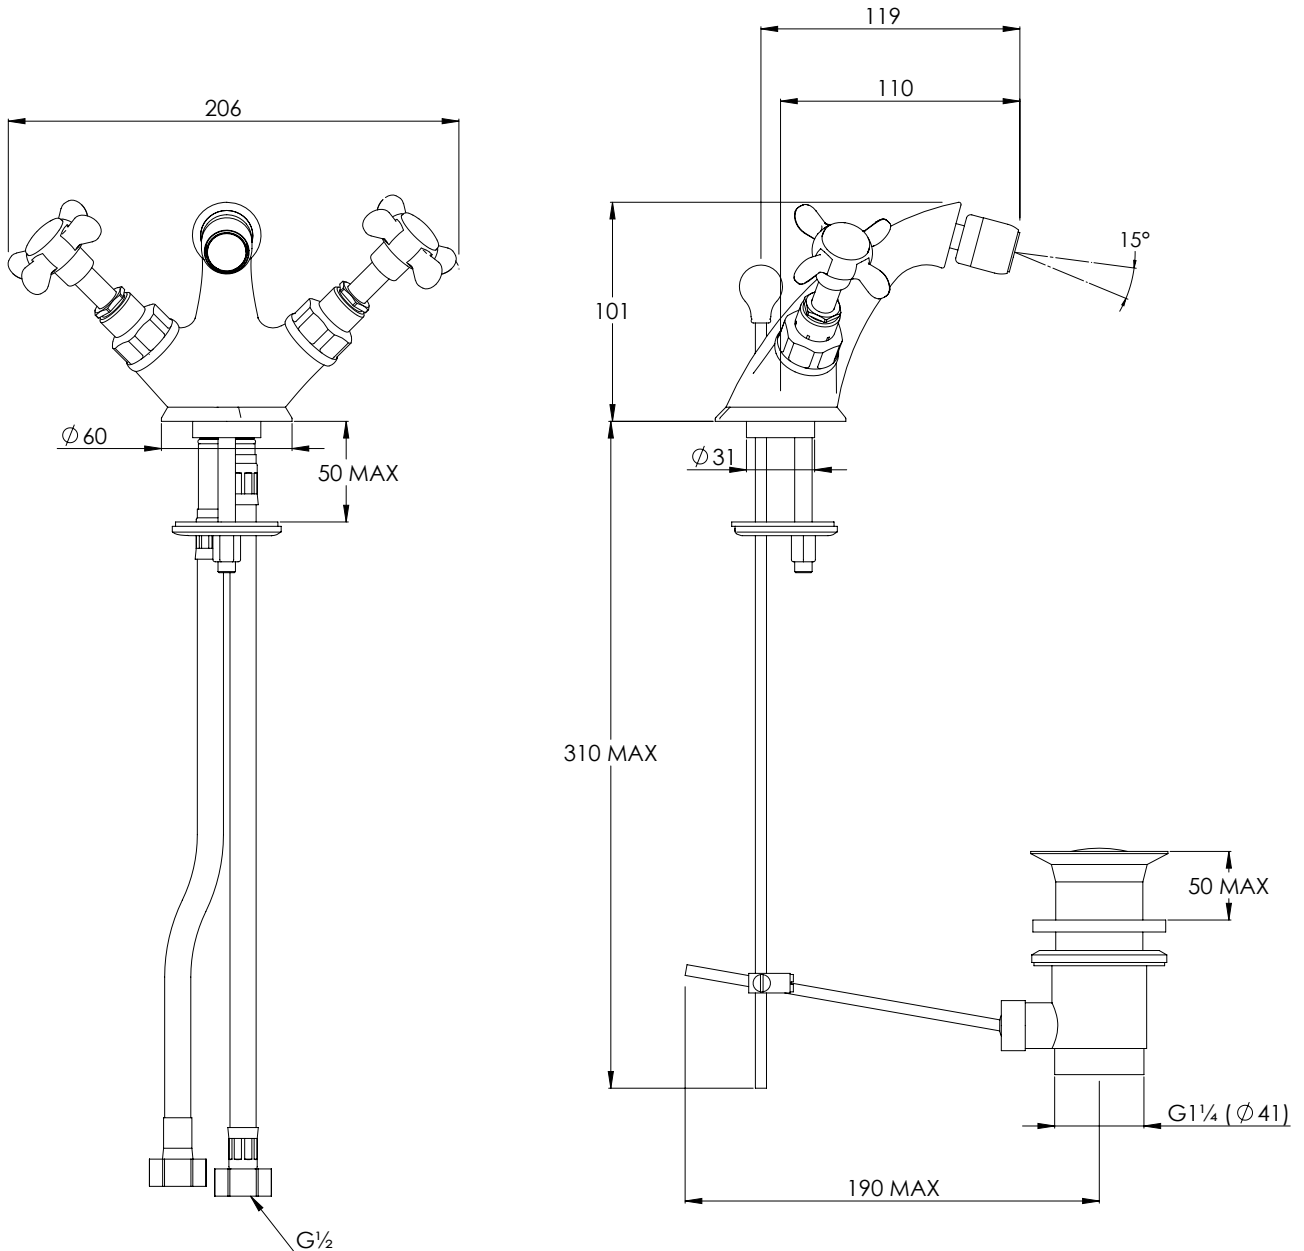

# LB1199

CONNAUGHT MONO BIDET MIXER WITH CLASSIC  
CROSS HANDLES AND POP-UP WASTE

## DIMENSIONAL DATA SHEET

DATE: 03/06/2019

REVISION: E

COPYRIGHT © LBIP LTD. ALL RIGHTS RESERVED

DIMENSIONS IN MILLIMETRES

WHILST EVERY EFFORT IS MADE TO ENSURE THE ACCURACY OF THESE DATA SHEETS THEY ARE SUBJECT TO CHANGE WITHOUT NOTICE AS PART OF THE COMPANY'S PRODUCT DEVELOPMENT PROCESS