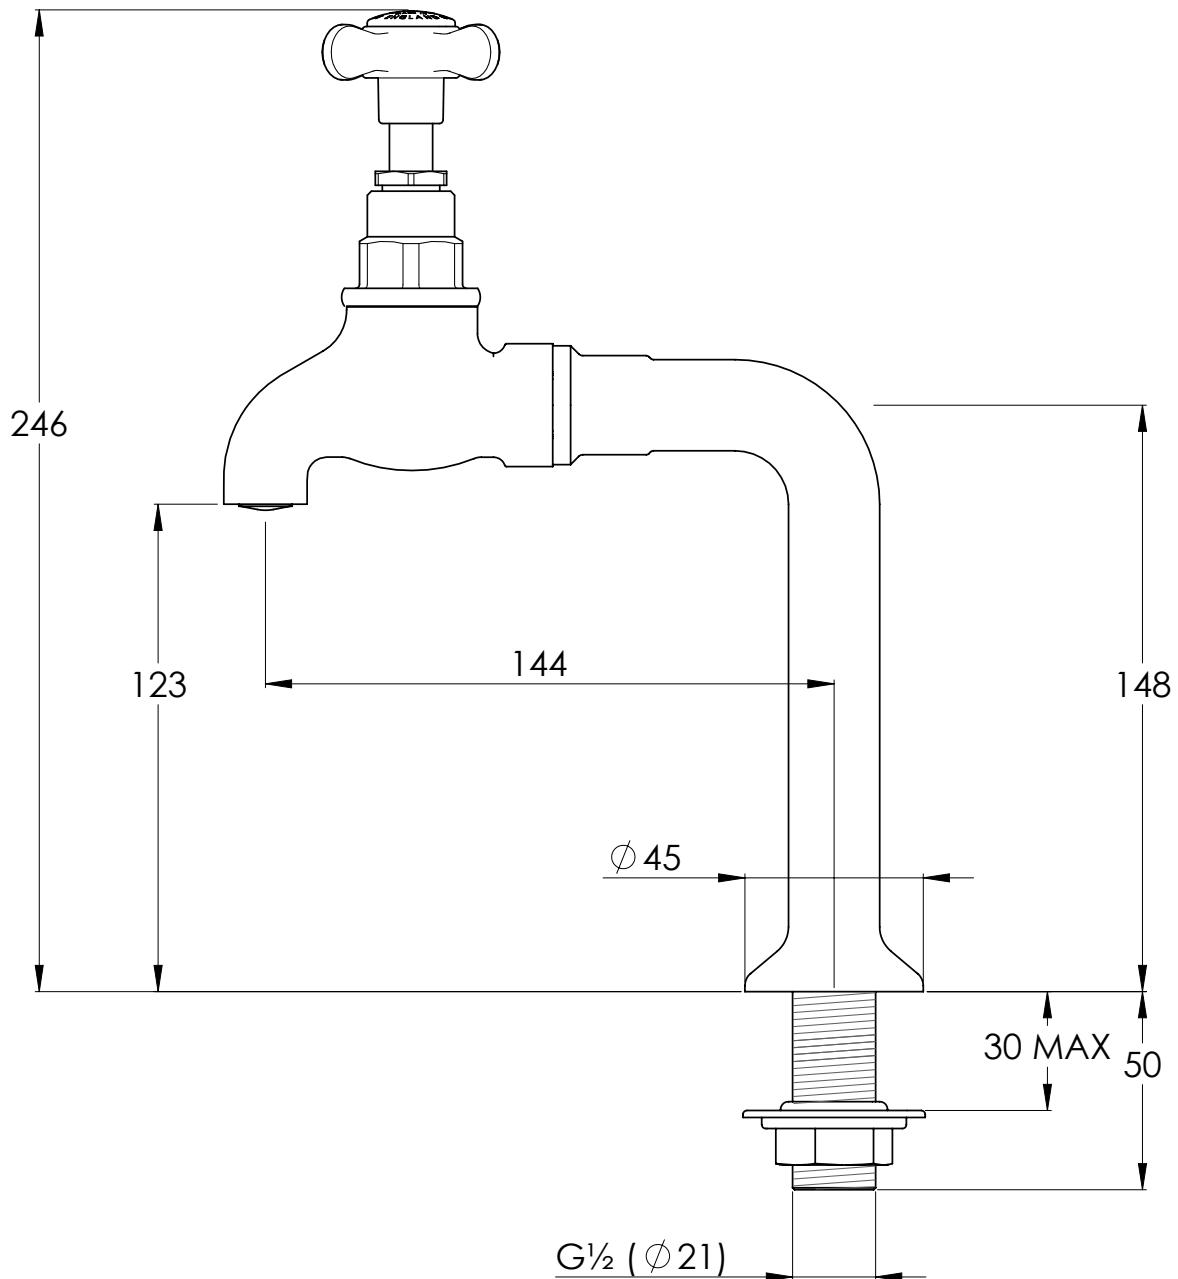

LEFROY BROOKS

IBROC HOUSE ESSEX ROAD
HODDESDON HERTS EN11 0QS UK
T: +44 (0)1992 708 316 F: +44 (0)1992 708 317

LB1590

CLASSIC KITCHEN BIBCOCK AND PILLARS (1
PAIR)

DIMENSIONAL DATA SHEET

DATE: 03/06/2019

REVISION: B

COPYRIGHT © LBIP LTD. ALL RIGHTS RESERVED

DIMENSIONS IN MILLIMETRES

WHILST EVERY EFFORT IS MADE TO ENSURE THE ACCURACY OF THESE DATA SHEETS THEY ARE SUBJECT TO CHANGE WITHOUT NOTICE AS PART OF THE COMPANY'S PRODUCT DEVELOPMENT PROCESS