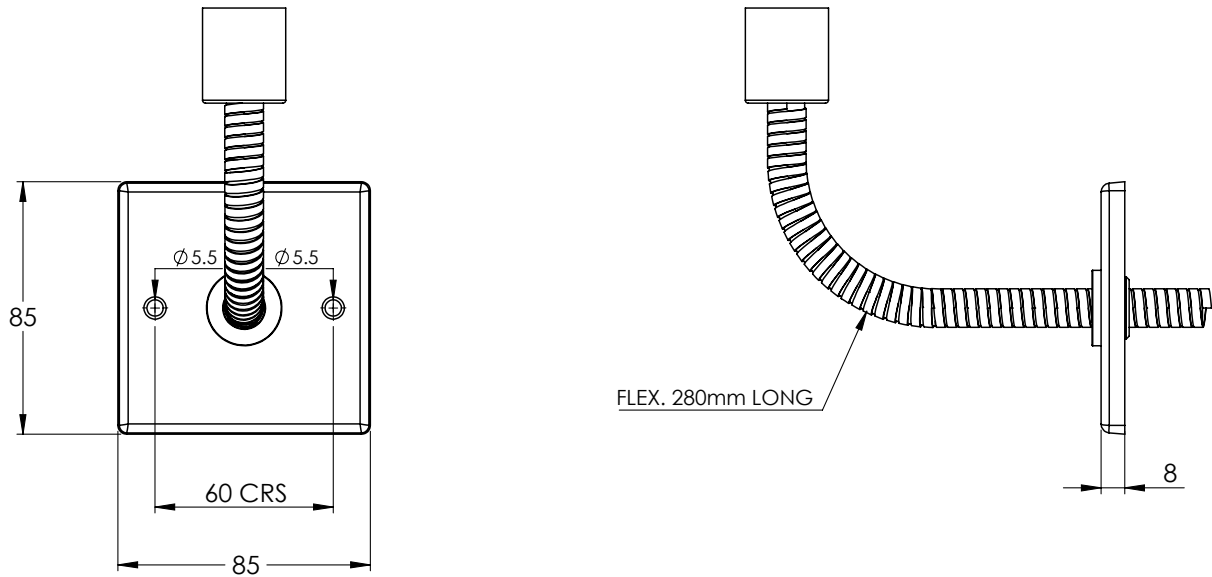

### DIMENSIONAL DATA SHEET

DATE: 08/11/2018

REVISION: A

COPYRIGHT © LBIP LTD. ALL RIGHTS RESERVED

TEST PRESSURE:	6 BAR
MAX WORKING PRESSURE:	3 BAR
CONNECTIONS:	1/2" BSP
BTU/HR @ DELTA 60:	763
WATTAGE ( W ):	224
ELECTRIC ELEMENT ( W ):	125
ELECTRICAL ELEMENT IP RATING	IPX5

THIS LEFROY BROOKS RAIL IS SUITABLE FOR BOTH OPEN AND CLOSED CIRCUITS

DIMENSIONS IN MILLIMETRES

**LEFROY BROOKS**

IBROC HOUSE ESSEX ROAD  
HODDESDON HERTS EN11 0QS UK  
T: +44 (0)1992 708 316 F: +44 (0)1992 708 317

**LB3203DF**

ELECTRIC KIT

DIMENSIONAL DATA SHEET

DATE: 08/11/2018

REVISION: A

COPYRIGHT © LBIP LTD. ALL RIGHTS RESERVED

DIMENSIONS IN MILLIMETRES

WHILST EVERY EFFORT IS MADE TO ENSURE THE ACCURACY OF THESE DATA SHEETS THEY ARE SUBJECT TO CHANGE WITHOUT NOTICE AS PART OF THE COMPANY'S PRODUCT DEVELOPMENT PROCESS