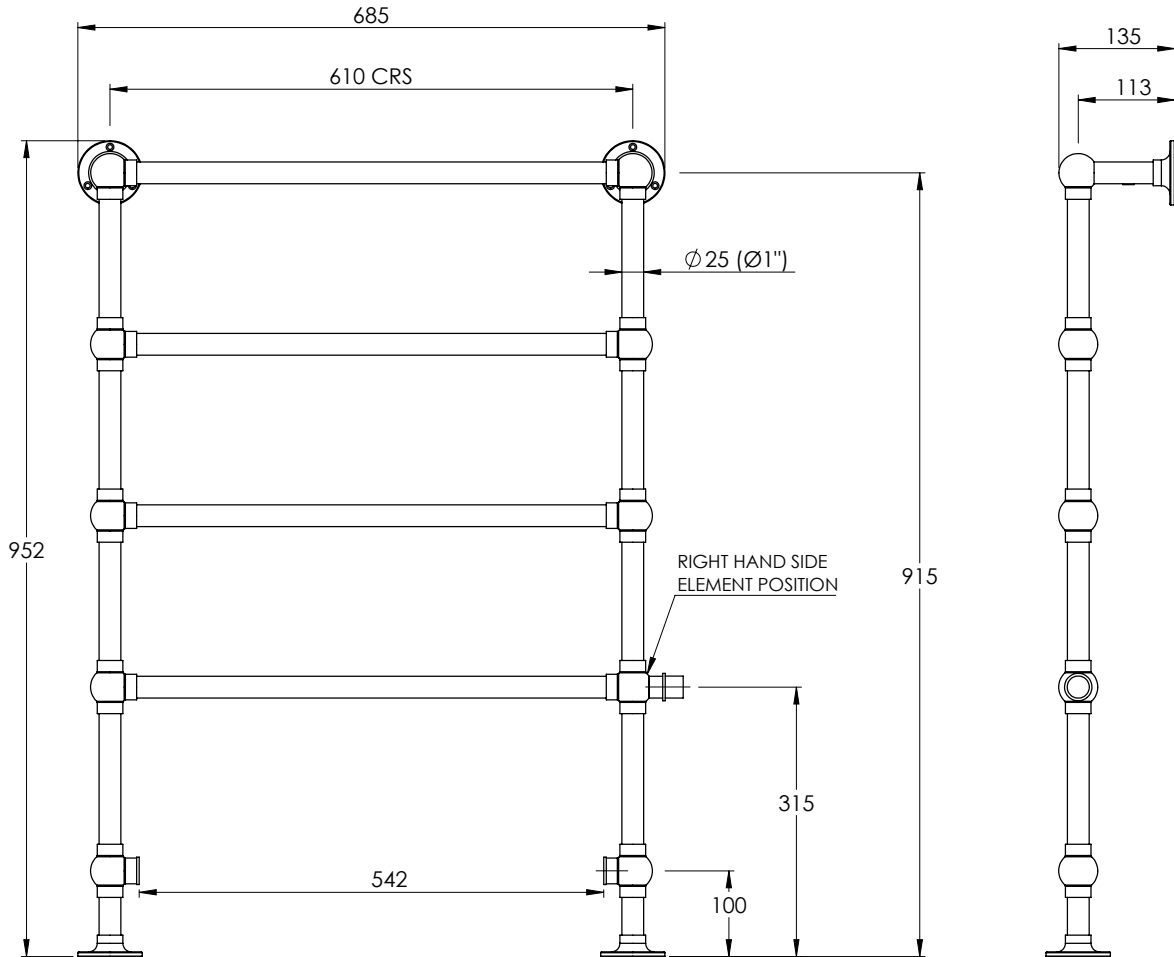

### DIMENSIONAL DATA SHEET

DATE: 08/11/2018

REVISION: A

COPYRIGHT © LBIP LTD. ALL RIGHTS RESERVED

TEST PRESSURE:	6 BAR
MAX WORKING PRESSURE:	3 BAR
CONNECTIONS:	1/2" BSP
BTU/HR @ DELTA 60:	763
WATTAGE ( W ):	224
ELECTRIC ELEMENT ( W ):	125
ELECTRICAL ELEMENT IP RATING	IPX5

THIS LEFROY BROOKS RAIL IS SUITABLE FOR BOTH OPEN AND CLOSED CIRCUITS

DIMENSIONS IN MILLIMETRES

**LEFROY BROOKS**

IBROC HOUSE ESSEX ROAD  
HODDESDON HERTS EN11 0QS UK  
T: +44 (0)1992 708 316 F: +44 (0)1992 708 317

**LB3203DF**

ELECTRIC KIT

DIMENSIONAL DATA SHEET

DATE: 08/11/2018

REVISION: A

COPYRIGHT © LBIP LTD. ALL RIGHTS RESERVED

DIMENSIONS IN MILLIMETRES

WHILST EVERY EFFORT IS MADE TO ENSURE THE ACCURACY OF THESE DATA SHEETS THEY ARE SUBJECT TO CHANGE WITHOUT NOTICE AS PART OF THE COMPANY'S PRODUCT DEVELOPMENT PROCESS