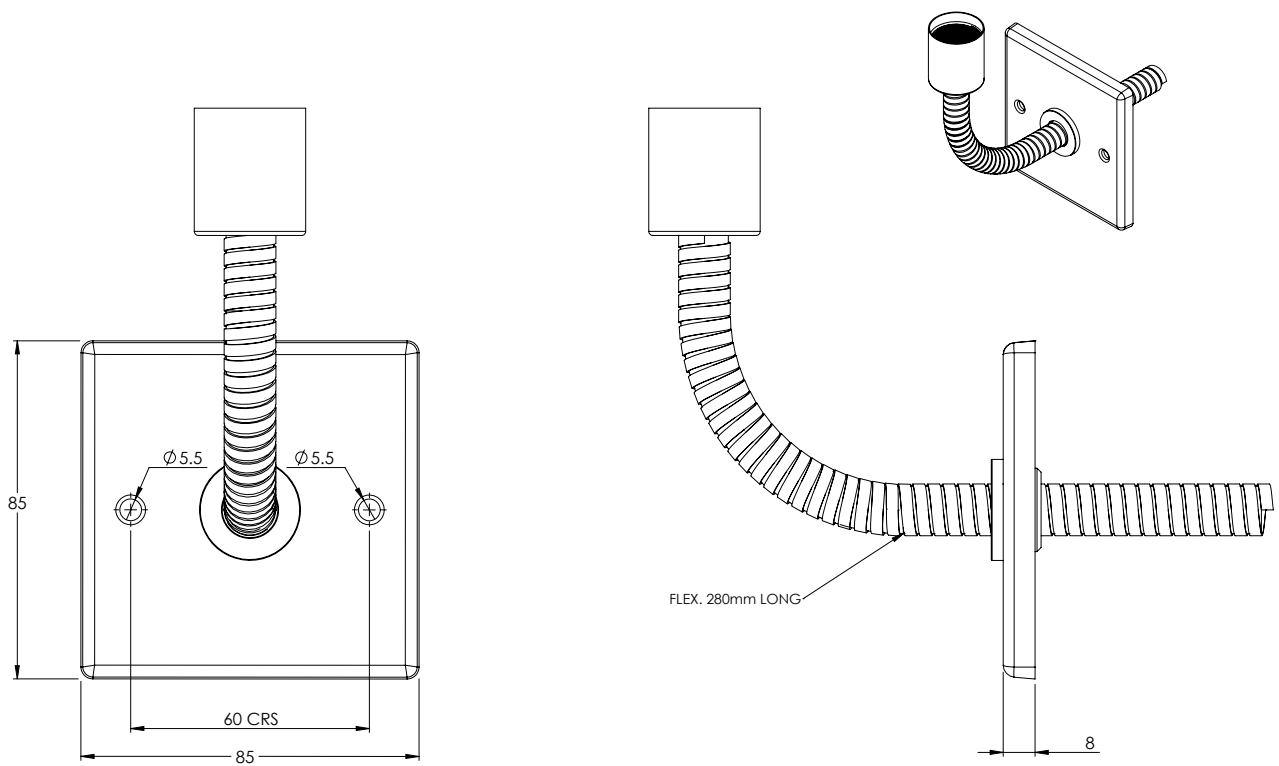

## DIMENSIONAL DATA SHEET

DATE: 06/11/2018

REVISION: A

COPYRIGHT © LBIP LTD. ALL RIGHTS RESERVED

TEST PRESSURE: 6 BAR

ELECTRIC ELEMENT ( W ): 125W

ELECTRICAL ELEMENT IP RATING IPX5

DIMENSIONS IN MILLIMETRES

# LB3203SE

ELECTRIC KIT

DIMENSIONAL DATA SHEET

DATE: 06/11/2018

REVISION: A

COPYRIGHT © LBIP LTD. ALL RIGHTS RESERVED

DIMENSIONS IN MILLIMETRES

WHILST EVERY EFFORT IS MADE TO ENSURE THE ACCURACY OF THESE DATA SHEETS THEY ARE SUBJECT TO CHANGE WITHOUT NOTICE AS PART OF THE COMPANY'S PRODUCT DEVELOPMENT PROCESS