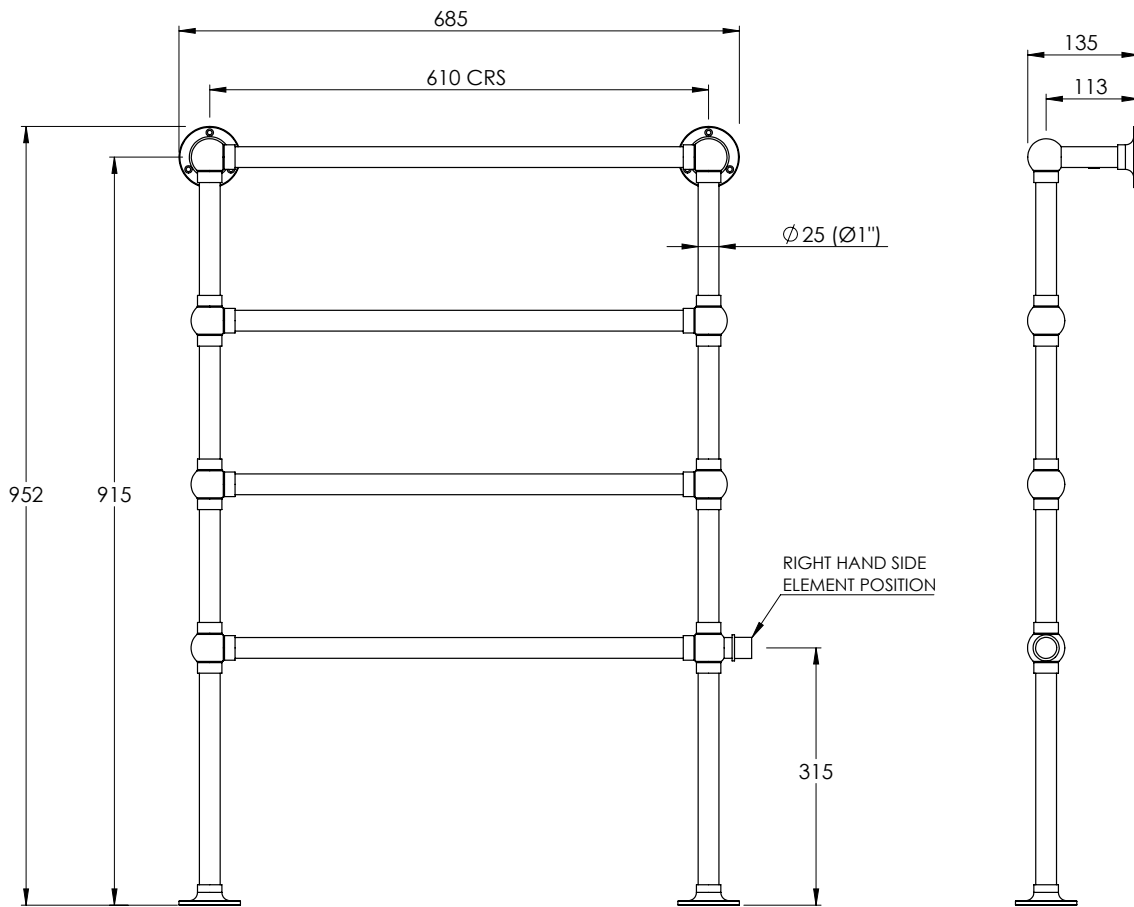

# LB3203SE

CLASSIC FLOOR STANDING TOWEL WARMER -  
SEALED ELECTRIC

## DIMENSIONAL DATA SHEET

DATE: 06/11/2018

REVISION: A

COPYRIGHT © LBIP LTD. ALL RIGHTS RESERVED

TEST PRESSURE: 6 BAR

ELECTRIC ELEMENT ( W ): 125W

ELECTRICAL ELEMENT IP RATING IPX5

DIMENSIONS IN MILLIMETRES

# LB3203SE

ELECTRIC KIT

DIMENSIONAL DATA SHEET

DATE: 06/11/2018

REVISION: A

COPYRIGHT © LBIP LTD. ALL RIGHTS RESERVED

DIMENSIONS IN MILLIMETRES

WHILST EVERY EFFORT IS MADE TO ENSURE THE ACCURACY OF THESE DATA SHEETS THEY ARE SUBJECT TO CHANGE WITHOUT NOTICE AS PART OF THE COMPANY'S PRODUCT DEVELOPMENT PROCESS