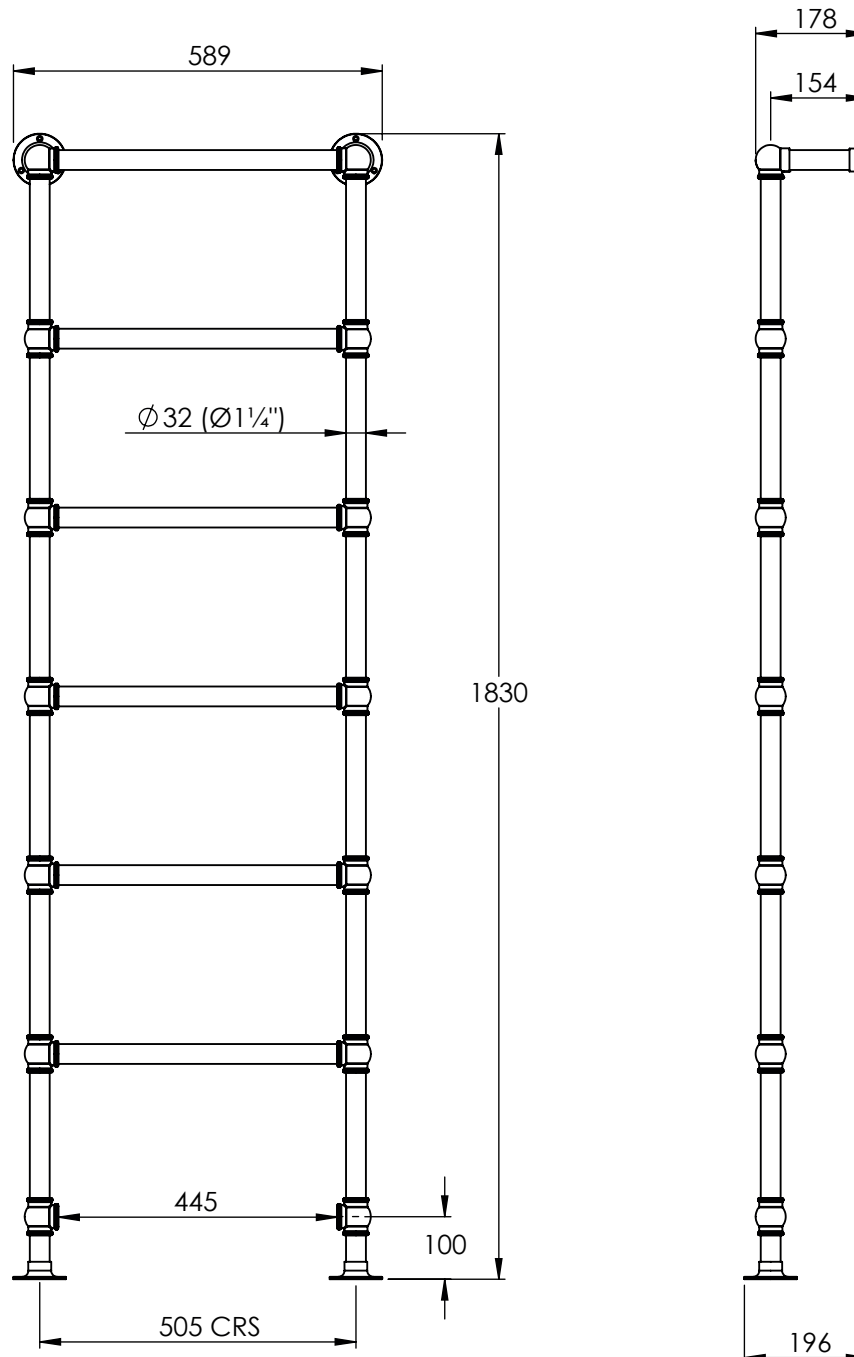

LEFROY BROOKS

IBROC HOUSE ESSEX ROAD
HODDESDON HERTS EN11 0QS UK
T: +44 (0)1992 708 316 F: +44 (0)1992 708 317

LB3206

EDWARDIAN LADDER TOWEL WARMER -
HYDRONIC

DIMENSIONAL DATA SHEET

DATE: 25/05/2018

REVISION: A

COPYRIGHT © LBP LTD. ALL RIGHTS RESERVED

TEST PRESSURE:	6 BAR
MAX WORKING PRESSURE:	3 BAR
CONNECTIONS:	1/2" BSP
BTU/HR @ DELTA 60:	1820
WATTAGE (W):	535

THIS LEFROY BROOKS RAIL IS SUITABLE FOR BOTH OPEN AND CLOSED CIRCUITS

DIMENSIONS IN MILLIMETRES