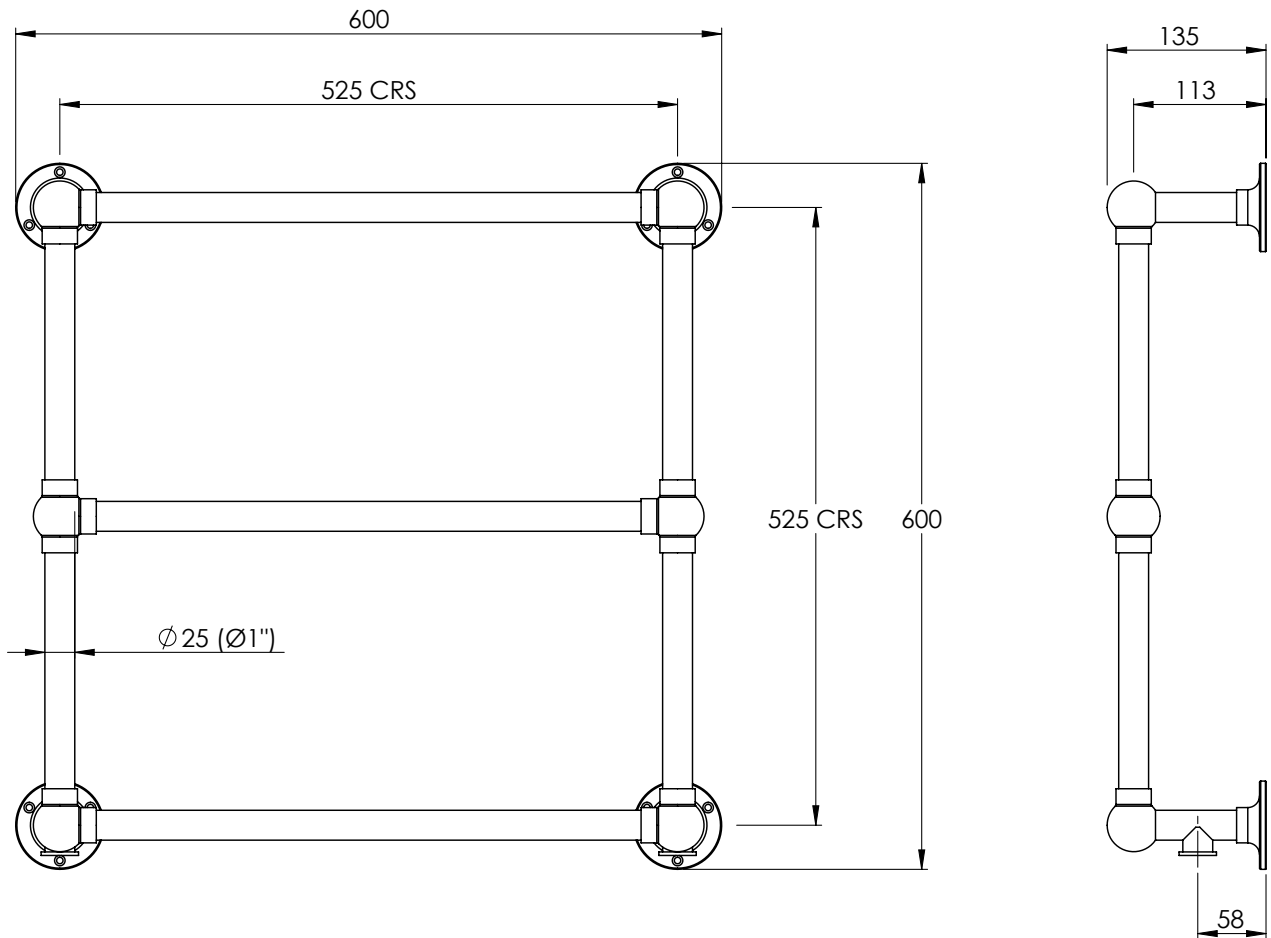

# LB3208

CLASSIC 3 BAR WALL MOUNTED TOWEL WARMER  
- HYDRONIC

## DIMENSIONAL DATA SHEET

DATE: 25/09/20

REVISION: A

COPYRIGHT © LBIP LTD. ALL RIGHTS RESERVED

TEST PRESSURE:	6 BAR
MAX WORKING PRESSURE:	3 BAR
CONNECTIONS:	1/2" BSP
BTU/HR @ DELTA 60:	504
WATTAGE ( W ):	148

DIMENSIONS IN MILLIMETRES

WHILST EVERY EFFORT IS MADE TO ENSURE THE ACCURACY OF THESE DATA SHEETS THEY ARE SUBJECT TO CHANGE WITHOUT NOTICE AS PART OF THE COMPANY'S PRODUCT DEVELOPMENT PROCESS