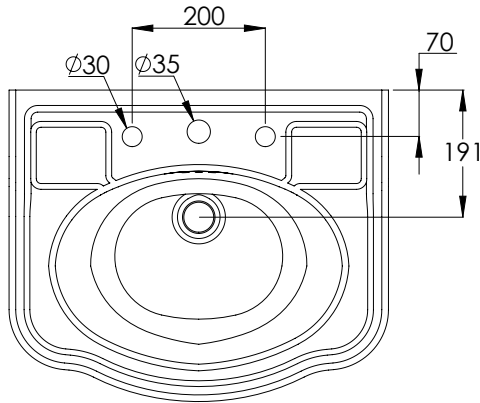

LEFROY BROOKS

IBROC HOUSE ESSEX ROAD
HODDESDON HERTS EN11 0QS UK
T: +44 (0)1992 708 316 F: +44 (0)1992 708 317

LB3226 & LB7723

BALL JOINTED STAND WITH LA CHAPELLE THREE
HOLE NARROW BASIN (57CM)

DIMENSIONAL DATA SHEET

DATE: 10/07/2020

REVISION: A

COPYRIGHT © LBIP LTD. ALL RIGHTS RESERVED

DIMENSIONS IN MILLIMETRES

WHILST EVERY EFFORT IS MADE TO ENSURE THE ACCURACY OF THESE DATA SHEETS THEY ARE SUBJECT TO CHANGE WITHOUT NOTICE AS PART OF THE COMPANY'S PRODUCT DEVELOPMENT PROCESS