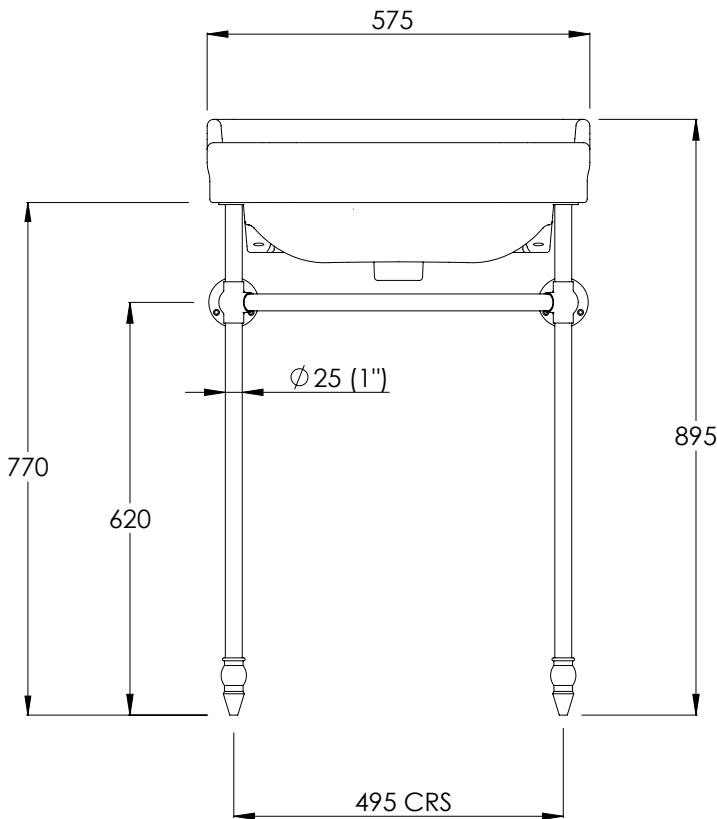

LEFROY BROOKS

IBROC HOUSE ESSEX ROAD
HODDESDON HERTS EN11 0QS UK
T: +44 (0)1992 708 316 F: +44 (0)1992 708 317

LB3226 & LB7723

BALL JOINTED STAND WITH LA CHAPELLE THREE
HOLE NARROW BASIN (57CM)

DIMENSIONAL DATA SHEET

DATE: 10/07/2020

REVISION: A

COPYRIGHT © LBIP LTD. ALL RIGHTS RESERVED

DIMENSIONS IN MILLIMETRES

WHILST EVERY EFFORT IS MADE TO ENSURE THE ACCURACY OF THESE DATA SHEETS THEY ARE SUBJECT TO CHANGE WITHOUT NOTICE AS PART OF THE COMPANY'S PRODUCT DEVELOPMENT PROCESS