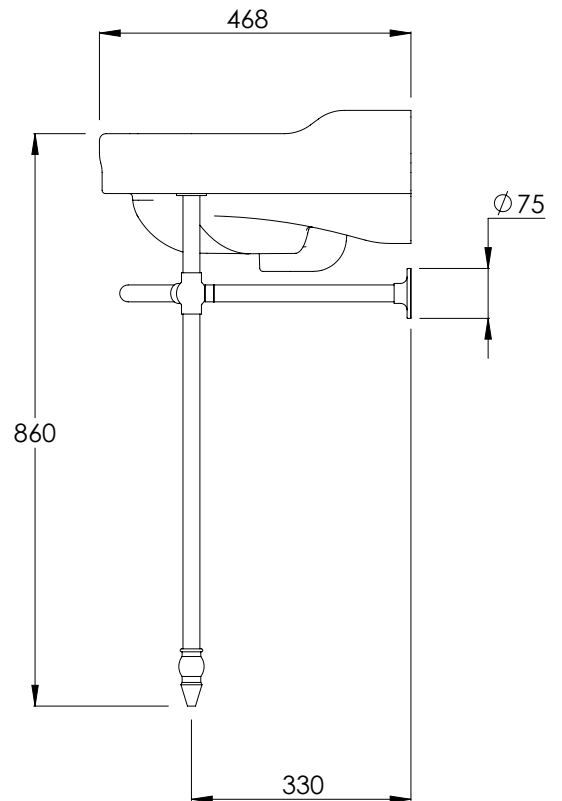

LEFROY BROOKS

IBROC HOUSE ESSEX ROAD
HODDESDON HERTS EN11 0QS UK
T: +44 (0)1992 708 316 F: +44 (0)1992 708 317

LB3226 & LB7723

BALL JOINTED STAND WITH LA CHAPELLE THREE
HOLE NARROW BASIN (57CM)

DIMENSIONAL DATA SHEET

DATE: 10/07/2020

REVISION: A

COPYRIGHT © LBIP LTD. ALL RIGHTS RESERVED

DIMENSIONS IN MILLIMETRES

WHILST EVERY EFFORT IS MADE TO ENSURE THE ACCURACY OF THESE DATA SHEETS THEY ARE SUBJECT TO CHANGE WITHOUT NOTICE AS PART OF THE COMPANY'S PRODUCT DEVELOPMENT PROCESS