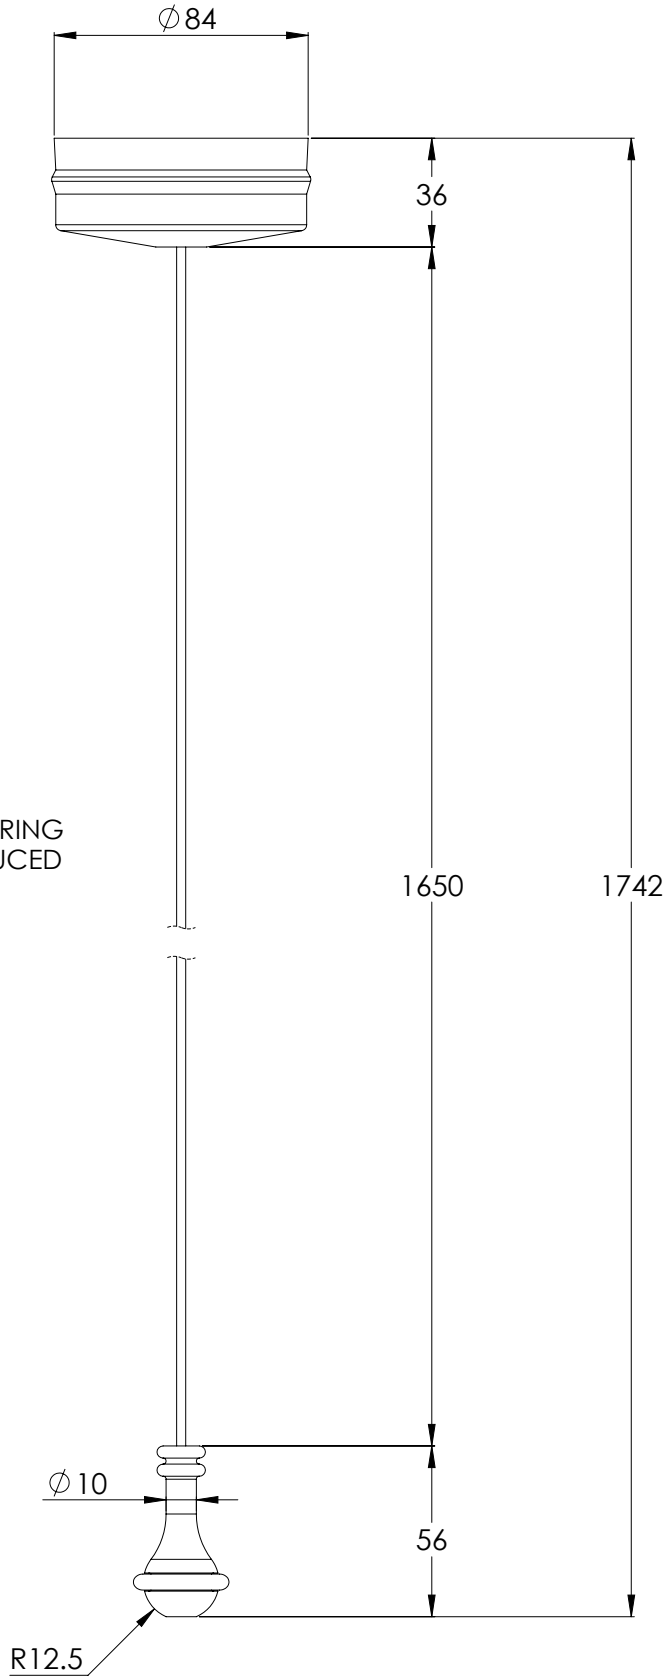

LEFROY BROOKS

IBROC HOUSE ESSEX ROAD
HODDESDON HERTS EN11 0QS UK
T: +44 (0)1992 708 316 F: +44 (0)1992 708 317

LB4007

CLASSIC ONE WAY PULL SWITCH WITH BRASS
PENDANT

DIMENSIONAL DATA SHEET

DATE: 04/04/19

REVISION: A

DIMENSIONS IN MILLIMETRES

WHILST EVERY EFFORT IS MADE TO ENSURE THE ACCURACY OF THESE DATA SHEETS THEY ARE SUBJECT TO CHANGE WITHOUT NOTICE AS PART OF THE COMPANY'S PRODUCT DEVELOPMENT PROCESS