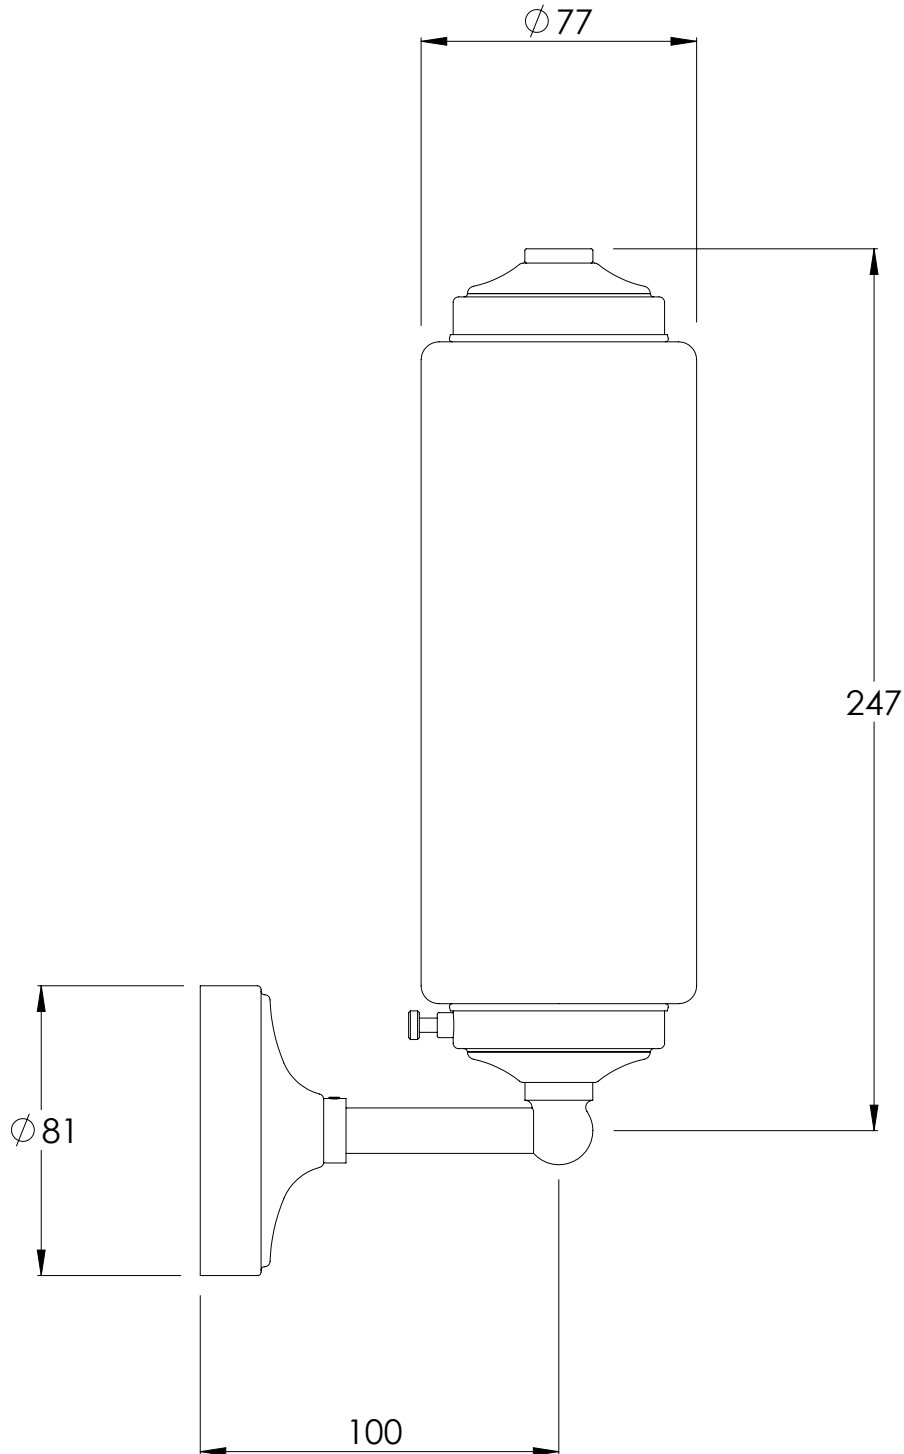

**LEFROY BROOKS**

IBROC HOUSE ESSEX ROAD  
HODDESDON HERTS EN11 0QS UK  
T: +44 (0)1992 708 316 F: +44 (0)1992 708 317

**LB4009**

STANDARD TUBULAR WALL LAMP

DIMENSIONAL DATA SHEET

DATE: 04/04/19

REVISION: B

COPYRIGHT © LBIP LTD. ALL RIGHTS RESERVED

DIMENSIONS IN MILLIMETRES

WHILST EVERY EFFORT IS MADE TO ENSURE THE ACCURACY OF THESE DATA SHEETS THEY ARE SUBJECT TO CHANGE WITHOUT NOTICE AS PART OF THE COMPANY'S PRODUCT DEVELOPMENT PROCESS