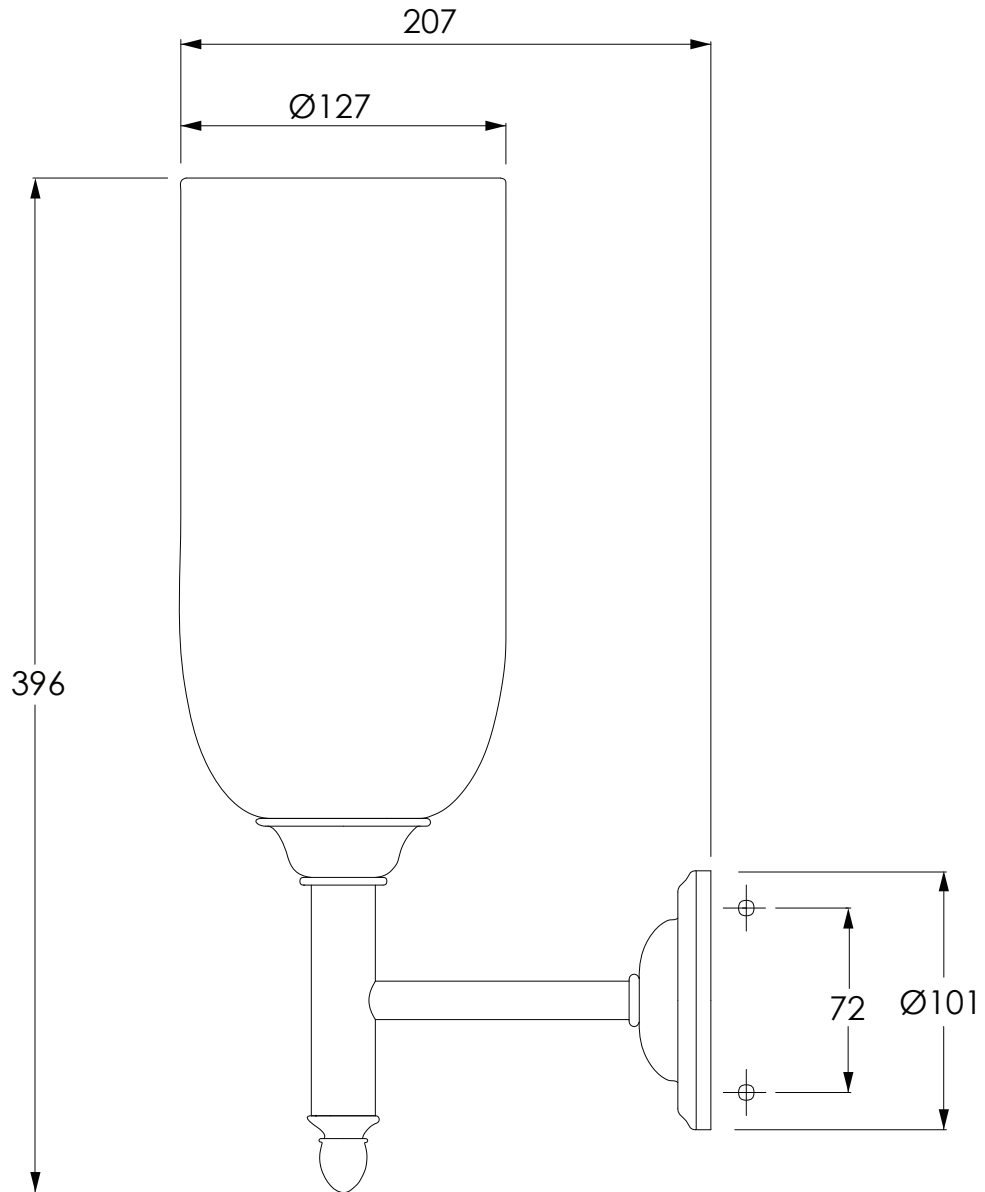

# LB4019

CLASSIC FLUTE WALL LAMP

DIMENSIONAL DATA SHEET

DATE: 13/06/2018

REVISION: A

COPYRIGHT © LBP LTD. ALL RIGHTS RESERVED

DIMENSIONS IN MILLIMETRES

WHILST EVERY EFFORT IS MADE TO ENSURE THE ACCURACY OF THESE DATA SHEETS THEY ARE SUBJECT TO CHANGE WITHOUT NOTICE AS PART OF THE COMPANY'S PRODUCT DEVELOPMENT PROCESS