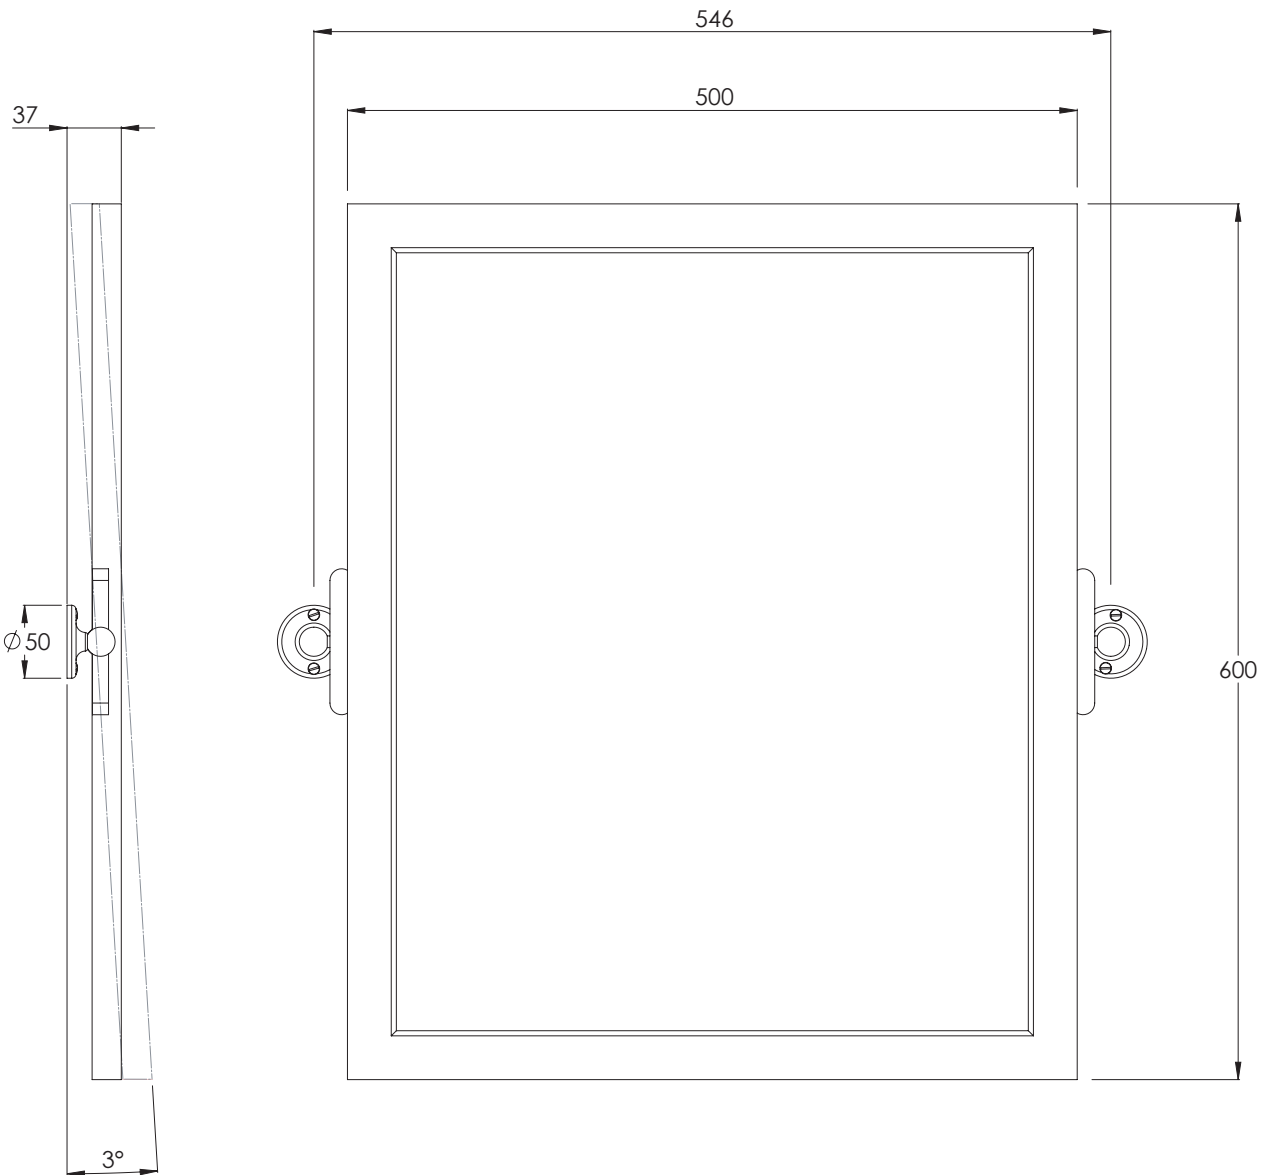

# LB4509

CLASSIC TILTING MIRROR WITH BRASS FRAME  
AND BEVELLED GLASS

## DIMENSIONAL DATA SHEET

DATE: 23/05/2019

REVISION: B

COPYRIGHT © LBIP LTD. ALL RIGHTS RESERVED

DIMENSIONS IN MILLIMETRES

WHILST EVERY EFFORT IS MADE TO ENSURE THE ACCURACY OF THESE DATA SHEETS THEY ARE SUBJECT TO CHANGE WITHOUT NOTICE AS PART OF THE COMPANY'S PRODUCT DEVELOPMENT PROCESS