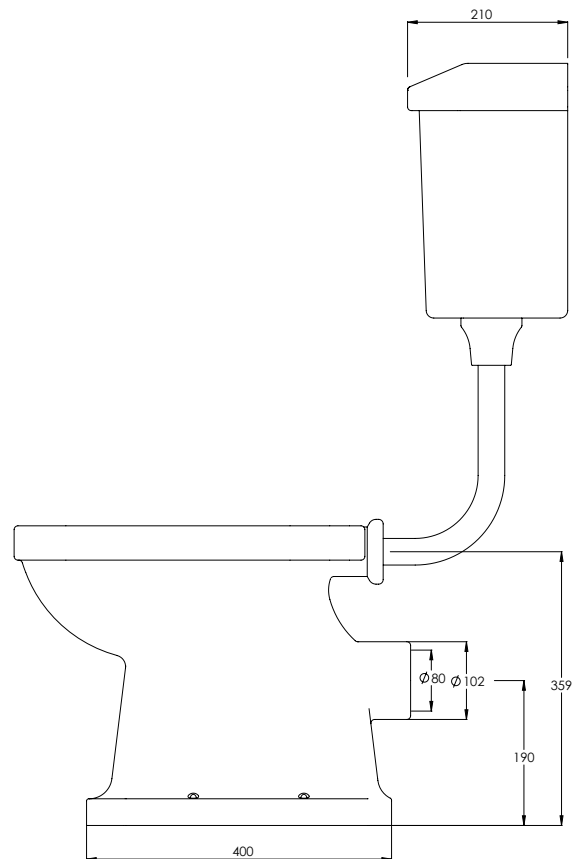

LEFROY BROOKS

IBROC HOUSE ESSEX ROAD
HODDESDON HERTS EN11 0QS UK
T: +44 (0)1992 708 316 F: +44 (0)1992 708 317

LB7209, LB7212 & LB7788

CLASSIC LOW LEVEL WC PAN WITH CISTERN TANK &
PLATED FLUSH PIPE

DIMENSIONAL DATA SHEET

DATE: 01/05/2020

REVISION: B

ALL SHOWN DIMENSIONS ARE IN MILLIMETERS AND ARE SUBJECT TO STANDARD CERAMIC TOLERANCES.

WE RECOMMEND THAT ANY INSTALLATION WORK BE CARRIED OUT UPON RECEIPT OF ITEM.

COPYRIGHT © LBIP LTD. ALL RIGHTS RESERVED