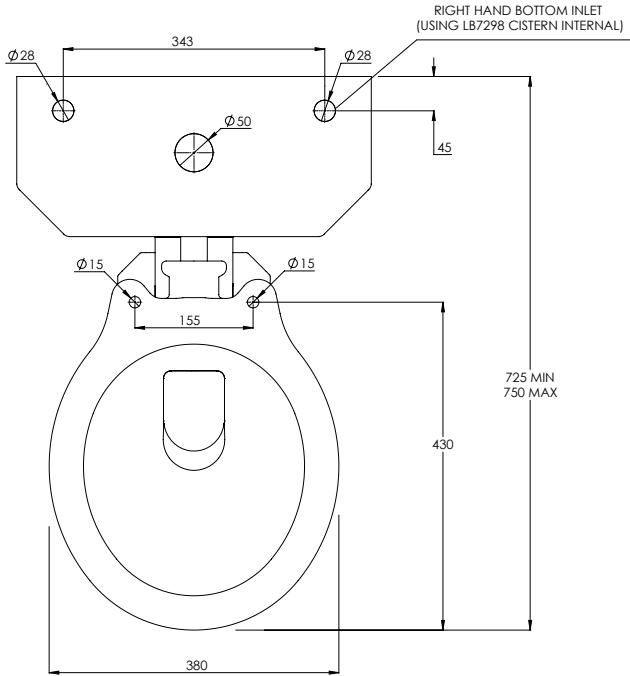

LEFROY BROOKS

IBROC HOUSE ESSEX ROAD
HODDESDON HERTS EN11 0QS UK
T: +44 (0)1992 708 316 F: +44 (0)1992 708 317

LB7209, LB7212 & LB7788

CLASSIC LOW LEVEL WC PAN WITH CISTERN TANK &
PLATED FLUSH PIPE

DIMENSIONAL DATA SHEET

DATE: 01/05/2020

REVISION: B

ALL SHOWN DIMENSIONS ARE IN MILLIMETERS AND ARE SUBJECT TO STANDARD CERAMIC TOLERANCES.

WE RECOMMEND THAT ANY INSTALLATION WORK BE CARRIED OUT UPON RECEIPT OF ITEM.

COPYRIGHT © LBIP LTD. ALL RIGHTS RESERVED