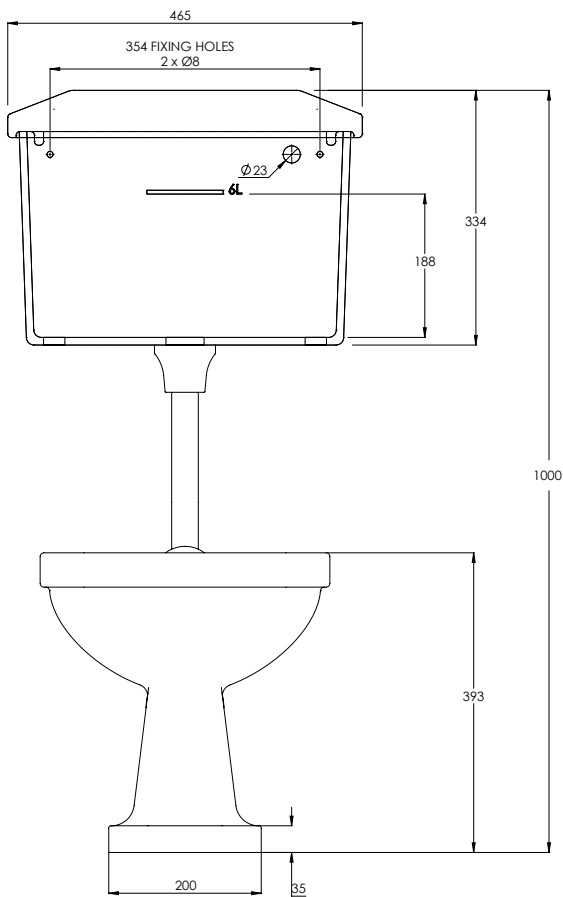

LEFROY BROOKS

IBROC HOUSE ESSEX ROAD
HODDESDON HERTS EN11 0QS UK
T: +44 (0)1992 708 316 F: +44 (0)1992 708 317

LB7209, LB7212 & LB7788

CLASSIC LOW LEVEL WC PAN WITH CISTERN TANK &
PLATED FLUSH PIPE

DIMENSIONAL DATA SHEET

DATE: 01/05/2020

REVISION: B

ALL SHOWN DIMENSIONS ARE IN MILLIMETERS AND ARE SUBJECT TO STANDARD CERAMIC TOLERANCES.

WE RECOMMEND THAT ANY INSTALLATION WORK BE CARRIED OUT UPON RECEIPT OF ITEM.

COPYRIGHT © LBIP LTD. ALL RIGHTS RESERVED