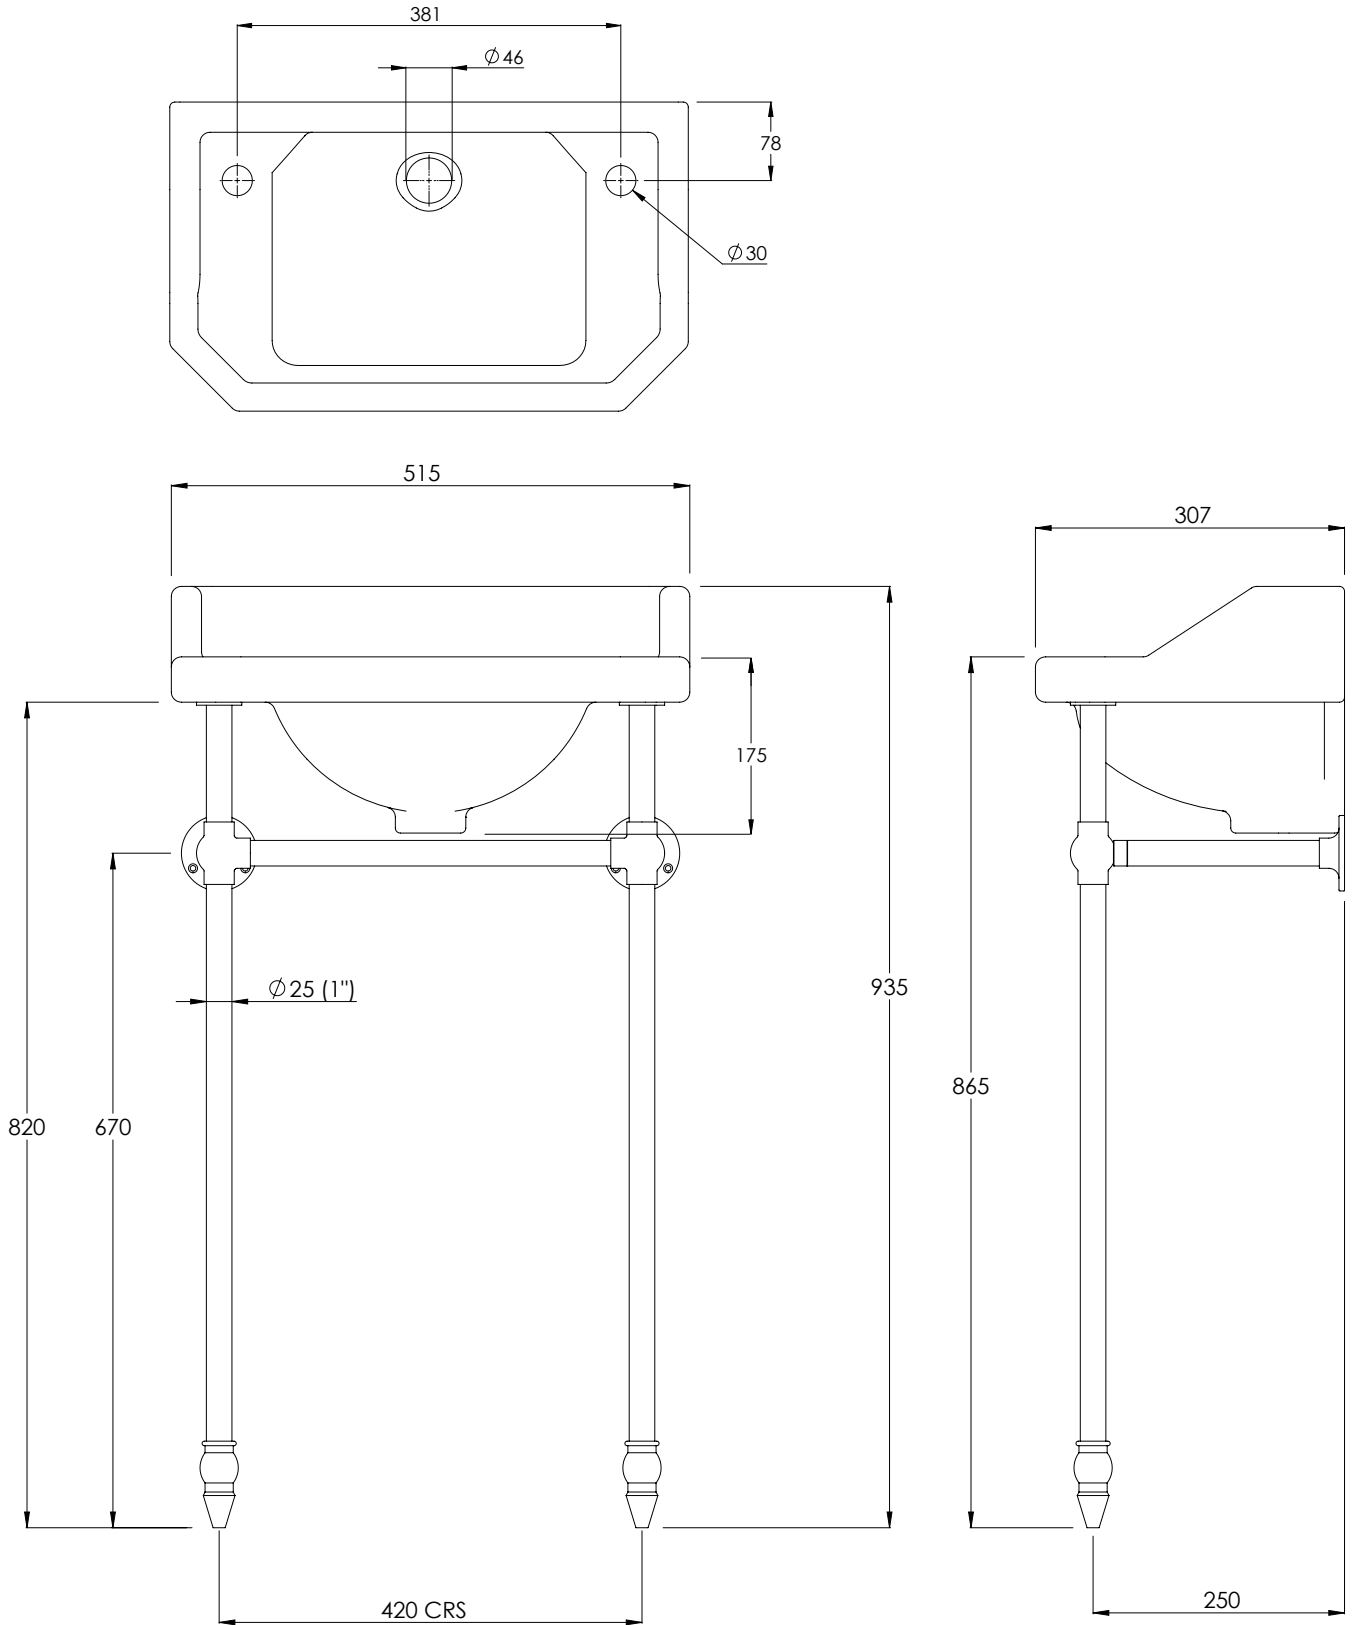

# LB7252 & LB3222

CHARTERHOUSE CLOAKROOM BASIN ON BALL  
JOINTED BASIN STAND

DIMENSIONAL DATA SHEET

DATE: 20/09/2019

REVISION: A

COPYRIGHT © LBIP LTD. ALL RIGHTS RESERVED

ALL SHOWN DIMENSIONS ARE IN MILLIMETERS AND ARE SUBJECT TO STANDARD CERAMIC TOLERANCES.