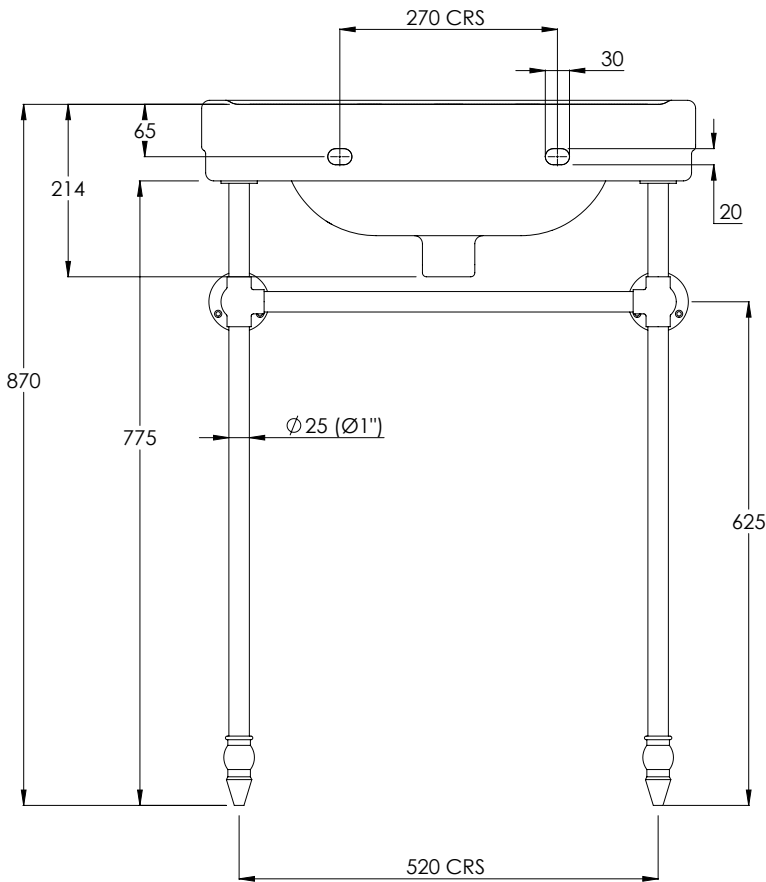

LEFROY BROOKS

IBROC HOUSE ESSEX ROAD
HODDESDON HERTS EN11 0QS UK
T: +44 (0)1992 708 316 F: +44 (0)1992 708 317

LB7301 & LB3224

METROPOLE ONE HOLE BASIN ON BALL JOINTED BASIN
STAND

DIMENSIONAL DATA SHEET

DATE: 20/09/2019

REVISION: A

COPYRIGHT © LBIP LTD. ALL RIGHTS RESERVED

ALL SHOWN DIMENSIONS ARE IN MILLIMETERS AND ARE SUBJECT TO STANDARD CERAMIC TOLERANCES.

WE RECOMMEND THAT ANY INSTALLATION WORK BE CARRIED OUT UPON RECEIPT OF ITEM.