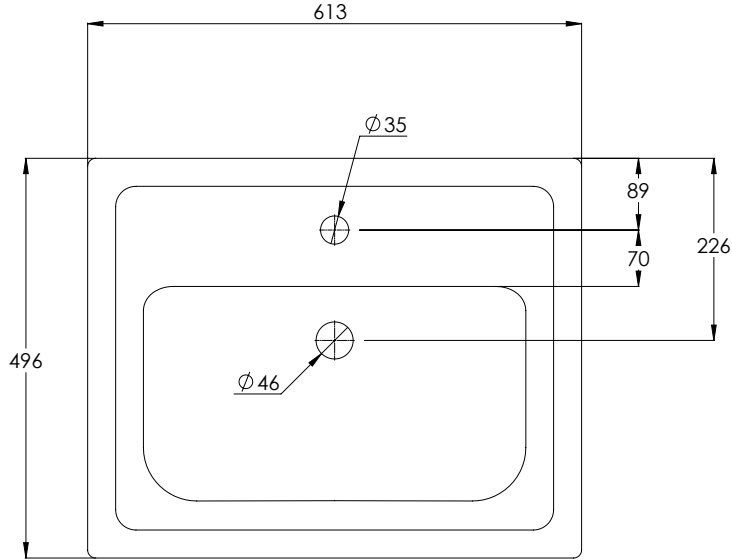

LEFROY BROOKS

IBROC HOUSE ESSEX ROAD
HODDESDON HERTS EN11 0QS UK
T: +44 (0)1992 708 316 F: +44 (0)1992 708 317

LB7301 & LB3224

METROPOLE ONE HOLE BASIN ON BALL JOINTED BASIN
STAND

DIMENSIONAL DATA SHEET

DATE: 20/09/2019

REVISION: A

COPYRIGHT © LBIP LTD. ALL RIGHTS RESERVED

ALL SHOWN DIMENSIONS ARE IN MILLIMETERS AND ARE SUBJECT TO STANDARD CERAMIC TOLERANCES.

WE RECOMMEND THAT ANY INSTALLATION WORK BE CARRIED OUT UPON RECEIPT OF ITEM.