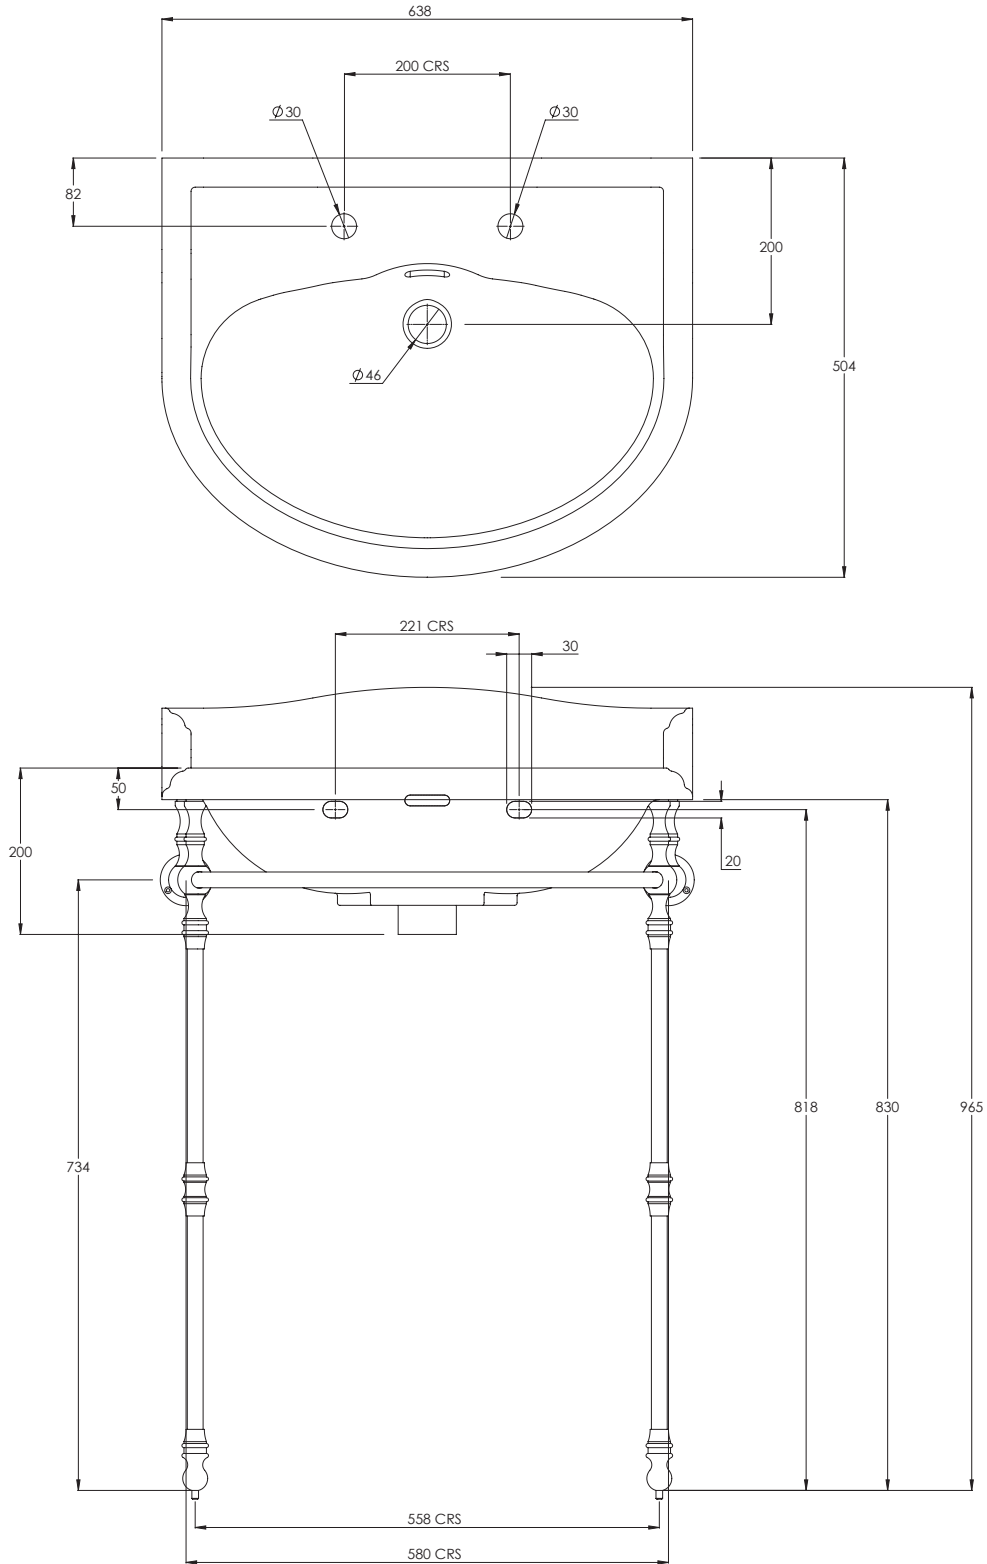

# LB7502 & LB4970

LISSA DOON TWO HOLE BASIN ON BALL JOINTED STAND

DIMENSIONAL DATA SHEET

DATE: 20/09/2019

REVISION: A

COPYRIGHT © LBIP LTD. ALL RIGHTS RESERVED

ALL SHOWN DIMENSIONS ARE IN MILLIMETERS AND ARE SUBJECT TO STANDARD CERAMIC TOLERANCES.