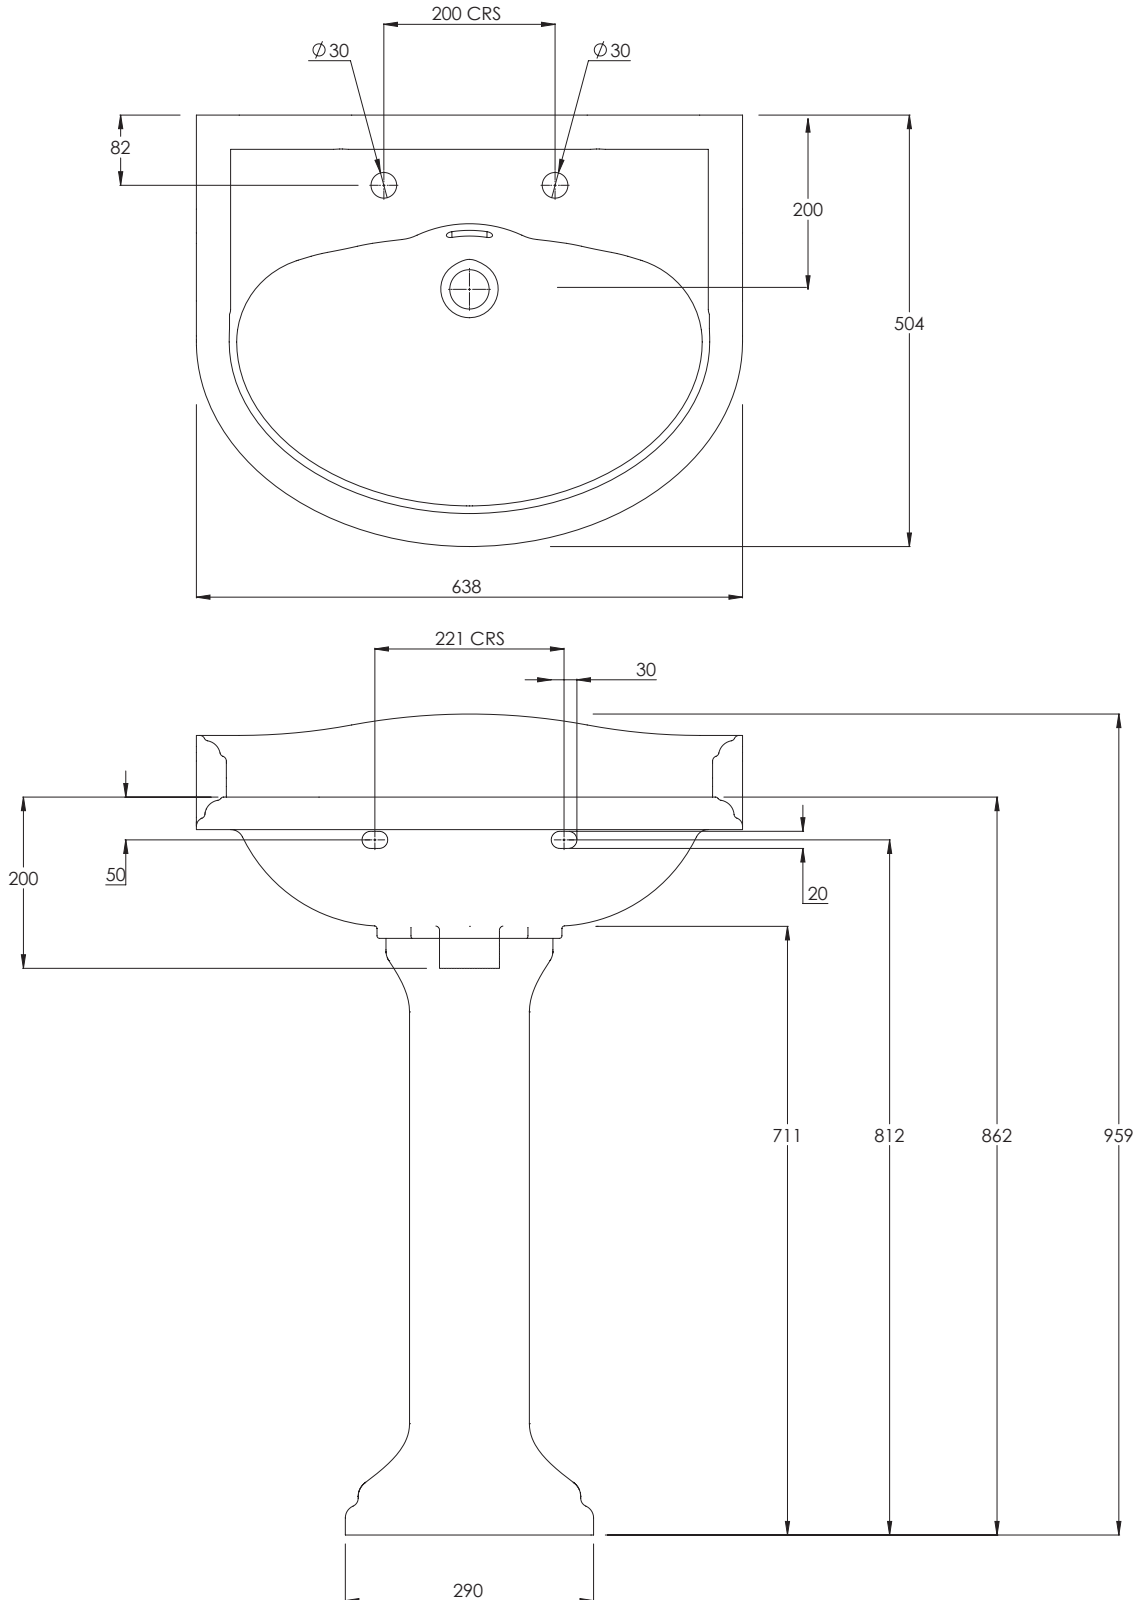

## LB7502 & LB7504

LISSA DOON TWO HOLE BASIN ON PEDESTAL

### DIMENSIONAL DATA SHEET

DATE: 04/07/2019

REVISION: B

COPYRIGHT © LBIP LTD. ALL RIGHTS RESERVED

ALL SHOWN DIMENSIONS ARE IN MILLIMETERS AND ARE SUBJECT TO STANDARD CERAMIC TOLERANCES.

WE RECOMMEND THAT ANY INSTALLATION WORK BE CARRIED OUT UPON RECEIPT OF ITEM.