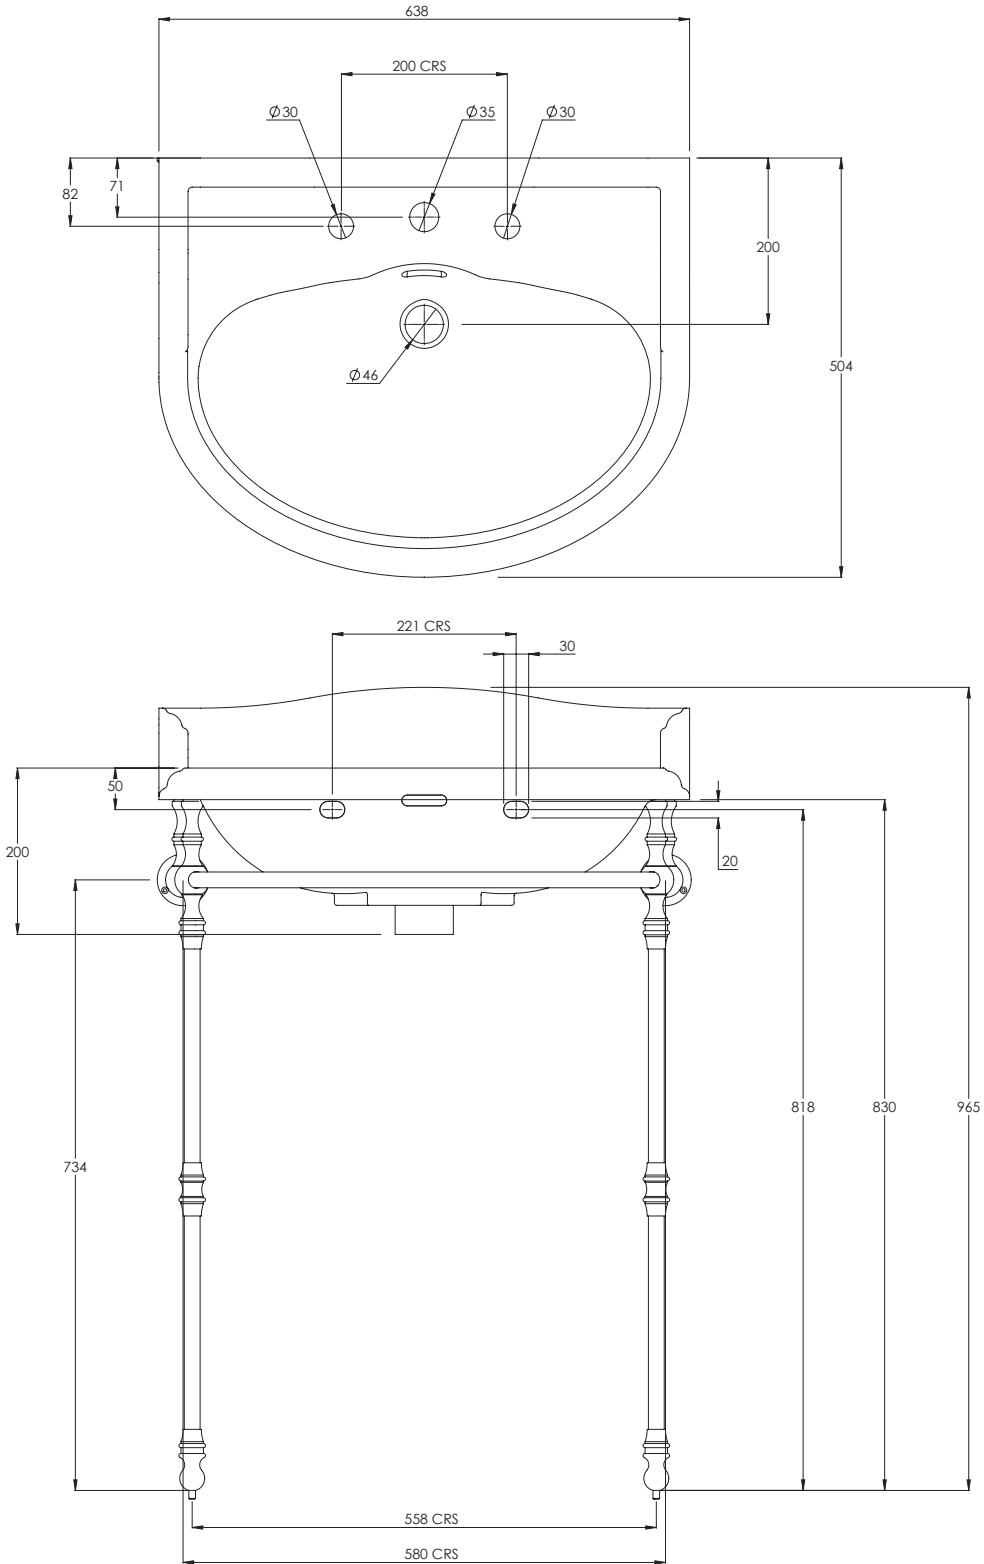

LEFROY BROOKS

IBROC HOUSE ESSEX ROAD
HODDESDON HERTS EN11 0QS UK
T: +44 (0)1992 708 316 F: +44 (0)1992 708 317

LB7503 & LB4970

LISSA DOON THREE HOLE BASIN ON BALL JOINTED STAND

DIMENSIONAL DATA SHEET

DATE: 20/09/2019

REVISION: A

COPYRIGHT © LBIP LTD. ALL RIGHTS RESERVED

ALL SHOWN DIMENSIONS ARE IN MILLIMETERS AND ARE SUBJECT TO STANDARD CERAMIC TOLERANCES.

WE RECOMMEND THAT ANY INSTALLATION WORK BE CARRIED OUT UPON RECEIPT OF ITEM.