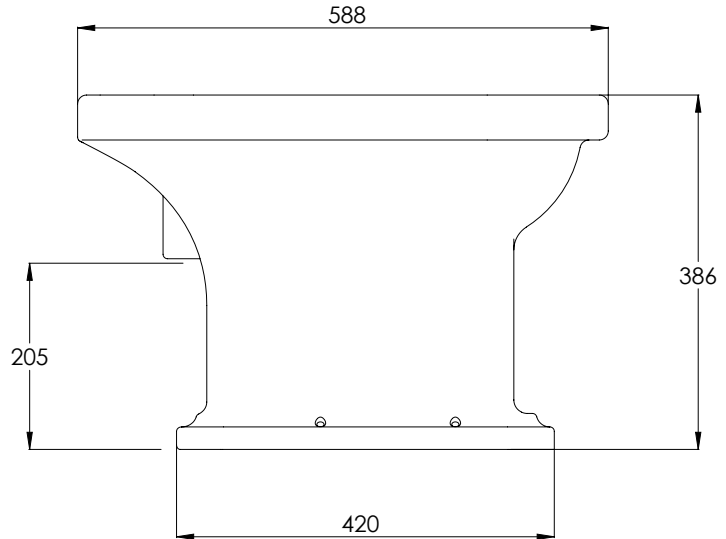

LEFROY BROOKS

IBROC HOUSE ESSEX ROAD
HODDESDON HERTS EN11 0QS UK
T: +44 (0)1992 708 316 F: +44 (0)1992 708 317

LB7505

LISSA DOON ONE HOLE BIDET

DIMENSIONAL DATA SHEET

DATE: 05/07/2019

REVISION: A

COPYRIGHT © LBIP LTD. ALL RIGHTS RESERVED

ALL SHOWN DIMENSIONS ARE IN MILLIMETERS AND ARE SUBJECT TO STANDARD CERAMIC TOLERANCES.

WE RECOMMEND THAT ANY INSTALLATION WORK BE CARRIED OUT UPON RECEIPT OF ITEM.

WHILST EVERY EFFORT IS MADE TO ENSURE THE ACCURACY OF THESE DATA SHEETS THEY ARE SUBJECT TO CHANGE WITHOUT NOTICE AS PART OF THE COMPANY'S PRODUCT DEVELOPMENT PROCESS