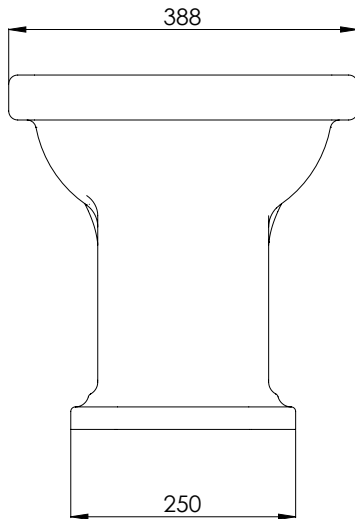

LEFROY BROOKS

IBROC HOUSE ESSEX ROAD
HODDESDON HERTS EN11 0QS UK
T: +44 (0)1992 708 316 F: +44 (0)1992 708 317

LB7505

LISSA DOON ONE HOLE BIDET

DIMENSIONAL DATA SHEET

DATE: 05/07/2019

REVISION: A

COPYRIGHT © LBIP LTD. ALL RIGHTS RESERVED

ALL SHOWN DIMENSIONS ARE IN MILLIMETERS AND ARE SUBJECT TO STANDARD CERAMIC TOLERANCES.

WE RECOMMEND THAT ANY INSTALLATION WORK BE CARRIED OUT UPON RECEIPT OF ITEM.

WHILST EVERY EFFORT IS MADE TO ENSURE THE ACCURACY OF THESE DATA SHEETS THEY ARE SUBJECT TO CHANGE WITHOUT NOTICE AS PART OF THE COMPANY'S PRODUCT DEVELOPMENT PROCESS