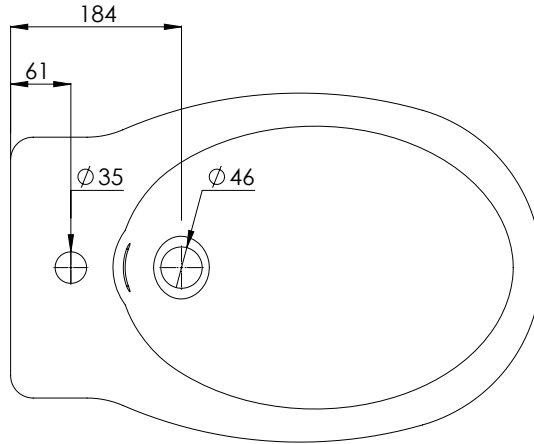

LEFROY BROOKS

IBROC HOUSE ESSEX ROAD
HODDESDON HERTS EN11 0QS UK
T: +44 (0)1992 708 316 F: +44 (0)1992 708 317

LB7505

LISSA DOON ONE HOLE BIDET

DIMENSIONAL DATA SHEET

DATE: 05/07/2019

REVISION: A

COPYRIGHT © LBIP LTD. ALL RIGHTS RESERVED

ALL SHOWN DIMENSIONS ARE IN MILLIMETERS AND ARE SUBJECT TO STANDARD CERAMIC TOLERANCES.

WE RECOMMEND THAT ANY INSTALLATION WORK BE CARRIED OUT UPON RECEIPT OF ITEM.

WHILST EVERY EFFORT IS MADE TO ENSURE THE ACCURACY OF THESE DATA SHEETS THEY ARE SUBJECT TO CHANGE WITHOUT NOTICE AS PART OF THE COMPANY'S PRODUCT DEVELOPMENT PROCESS