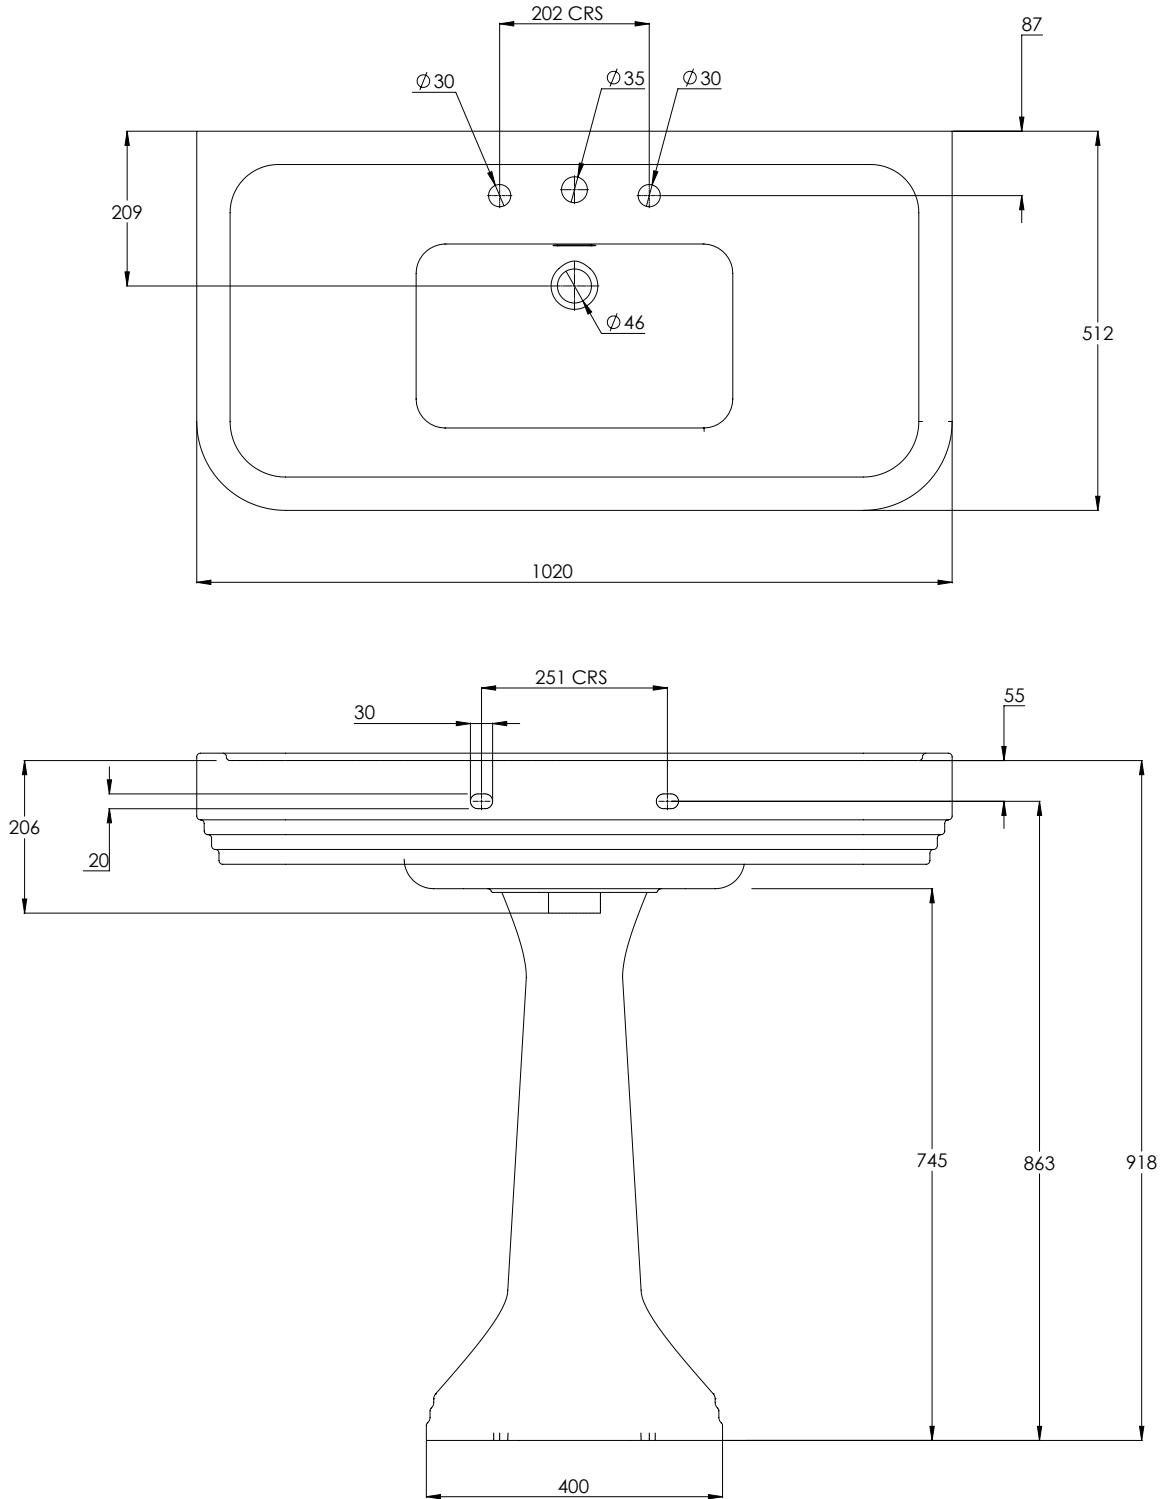

LEFROY BROOKS

IBROC HOUSE ESSEX ROAD
HODDESDON HERTS EN11 0QS UK
T: +44 (0)1992 708 316 F: +44 (0)1992 708 317

LB7833 & LB7804

BELLE AIRE THREE HOLE CONSOLE BASIN ON PEDESTAL

DIMENSIONAL DATA SHEET

DATE: 04/07/2019

REVISION: B

COPYRIGHT © LBIP LTD. ALL RIGHTS RESERVED

ALL SHOWN DIMENSIONS ARE IN MILLIMETERS AND ARE SUBJECT TO STANDARD CERAMIC TOLERANCES.

WE RECOMMEND THAT ANY INSTALLATION WORK BE CARRIED OUT UPON RECEIPT OF ITEM.