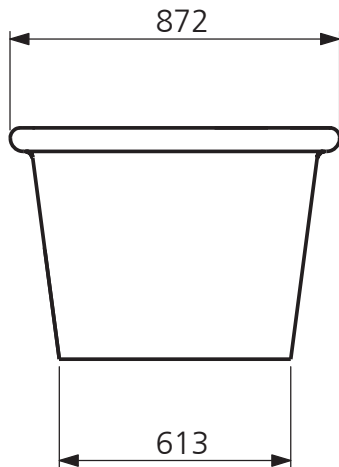

LEFROY BROOKS

IBROC HOUSE ESSEX ROAD
HODDESDON HERTS EN11 0QS UK
T: +44 (0)1992 708 316 F: +44 (0)1992 708 317

LB 8641

BEATON DOUBLE ENDED BATH

DIMENSIONAL DATA SHEET

DATE: 4. MAY 2016

No: LBRB 200 403

COPYRIGHT © LBP LTD. ALL RIGHTS RESERVED

DIMENSIONS IN MILLIMETRES

WHILST EVERY EFFORT IS MADE TO ENSURE THE ACCURACY OF THESE DATA SHEETS THEY ARE SUBJECT TO CHANGE WITHOUT NOTICE AS PART OF THE COMPANY'S PRODUCT DEVELOPMENT PROCESS