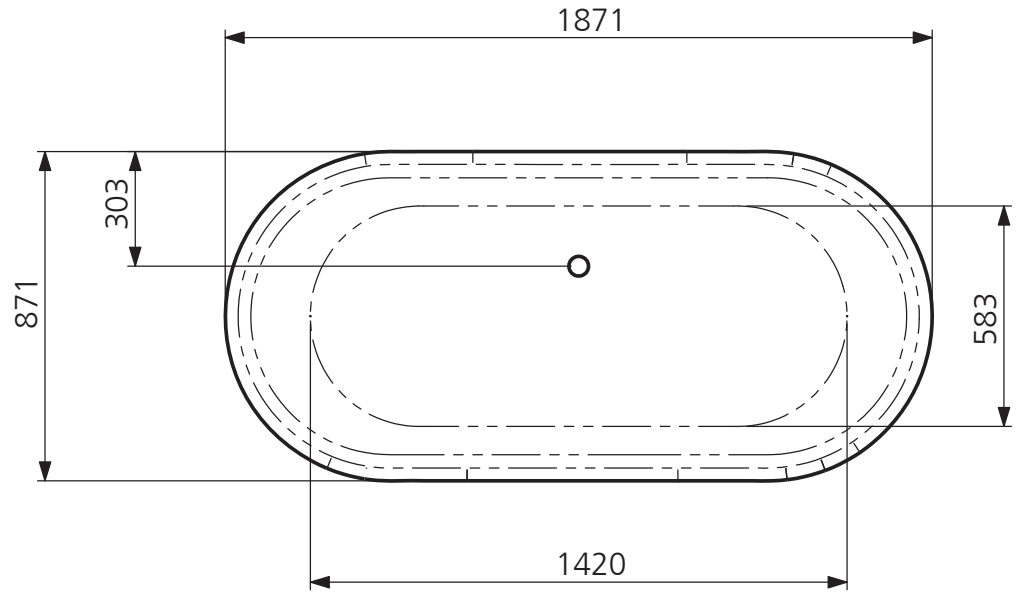

LEFROY BROOKS

IBROC HOUSE ESSEX ROAD
HODDESDON HERTS EN11 0QS UK
T: +44 (0)1992 708 316 F: +44 (0)1992 708 317

LB 8641

BEATON DOUBLE ENDED BATH

DIMENSIONAL DATA SHEET

DATE: 4. MAY 2016

No: LBRB 200 403

COPYRIGHT © LBP LTD. ALL RIGHTS RESERVED

DIMENSIONS IN MILLIMETRES

WHILST EVERY EFFORT IS MADE TO ENSURE THE ACCURACY OF THESE DATA SHEETS THEY ARE SUBJECT TO CHANGE WITHOUT NOTICE AS PART OF THE COMPANY'S PRODUCT DEVELOPMENT PROCESS