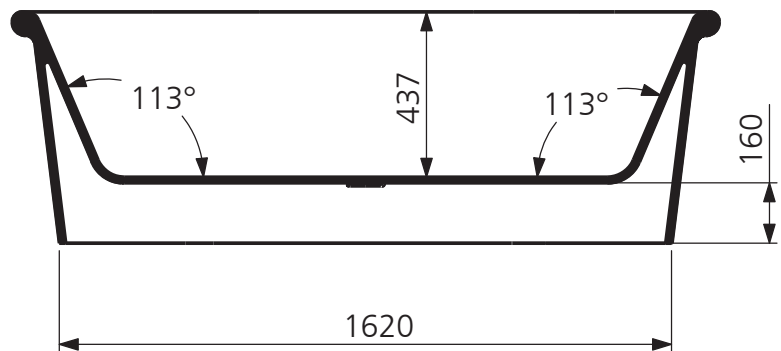

LEFROY BROOKS

IBROC HOUSE ESSEX ROAD
HODDESDON HERTS EN11 0QS UK
T: +44 (0)1992 708 316 F: +44 (0)1992 708 317

LB 8641

BEATON DOUBLE ENDED BATH

DIMENSIONAL DATA SHEET

DATE: 4. MAY 2016

No: LBRB 200 403

COPYRIGHT © LBP LTD. ALL RIGHTS RESERVED

DIMENSIONS IN MILLIMETRES

WHILST EVERY EFFORT IS MADE TO ENSURE THE ACCURACY OF THESE DATA SHEETS THEY ARE SUBJECT TO CHANGE WITHOUT NOTICE AS PART OF THE COMPANY'S PRODUCT DEVELOPMENT PROCESS