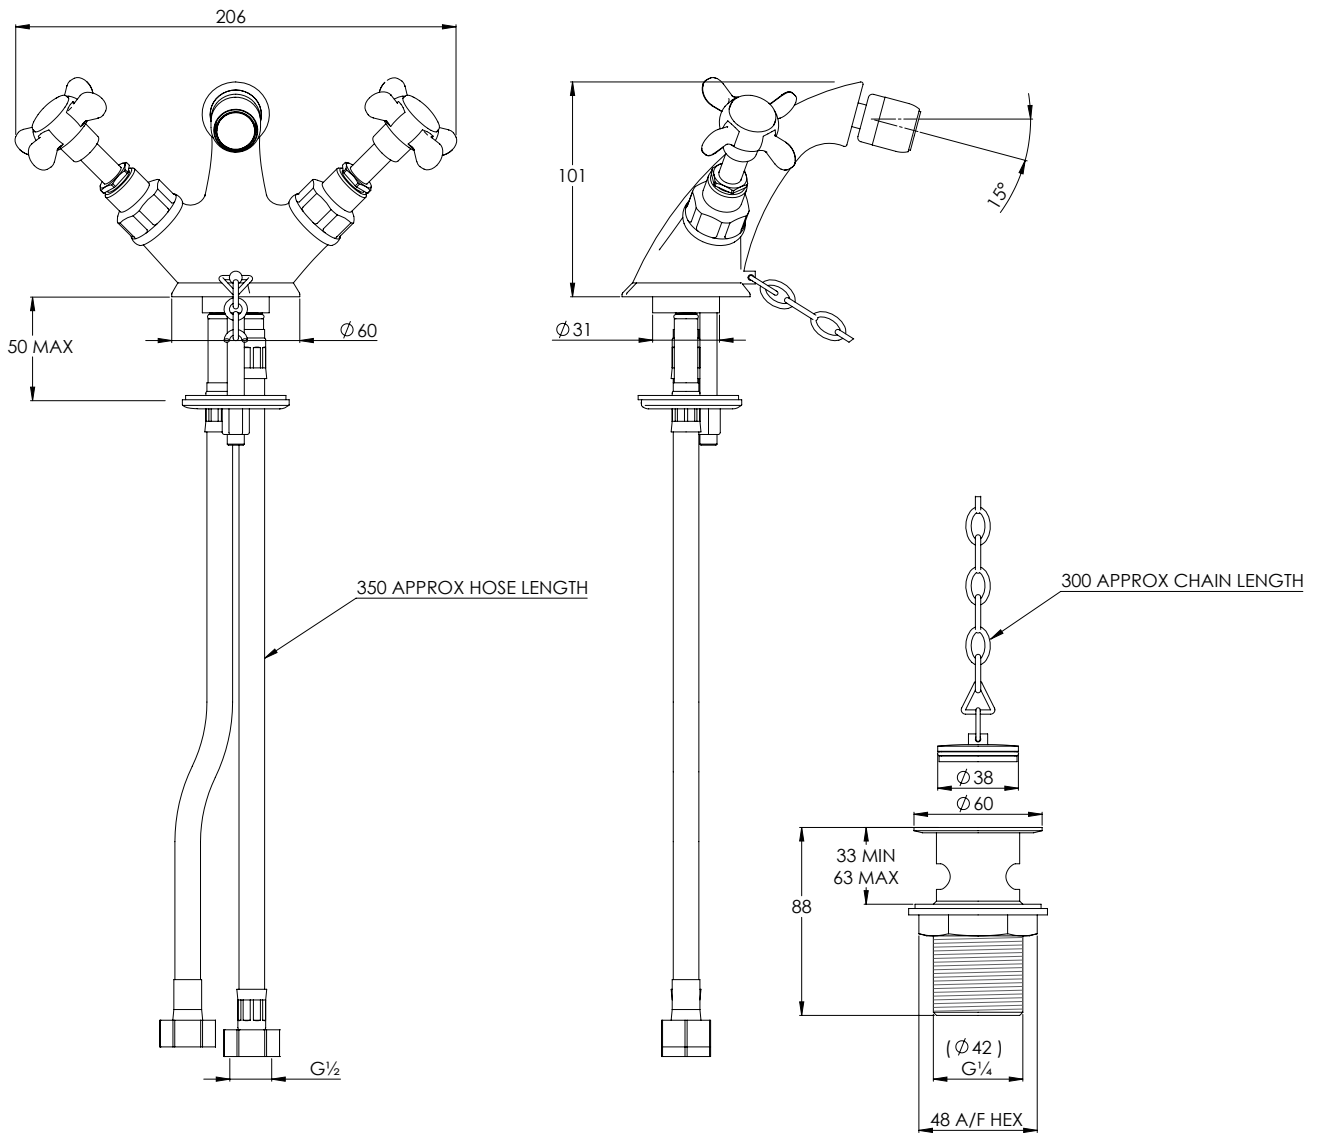

LEFROY BROOKS

IBROC HOUSE ESSEX ROAD
HODDESDON HERTS EN11 0QS UK
T: +44 (0)1992 708 316 F: +44 (0)1992 708 317

LBS1199

CONNAUGHT MONO BIDET MIXER WITH CLASSIC
CROSS HANDLES, WITH STAY CHAIN & WASTE KIT

DIMENSIONAL DATA SHEET

DATE: 19/09/2019

REVISION: A

COPYRIGHT © LBIP LTD. ALL RIGHTS RESERVED

DIMENSIONS IN MILLIMETRES

WHILST EVERY EFFORT IS MADE TO ENSURE THE ACCURACY OF THESE DATA SHEETS THEY ARE SUBJECT TO CHANGE WITHOUT NOTICE AS PART OF THE COMPANY'S PRODUCT DEVELOPMENT PROCESS