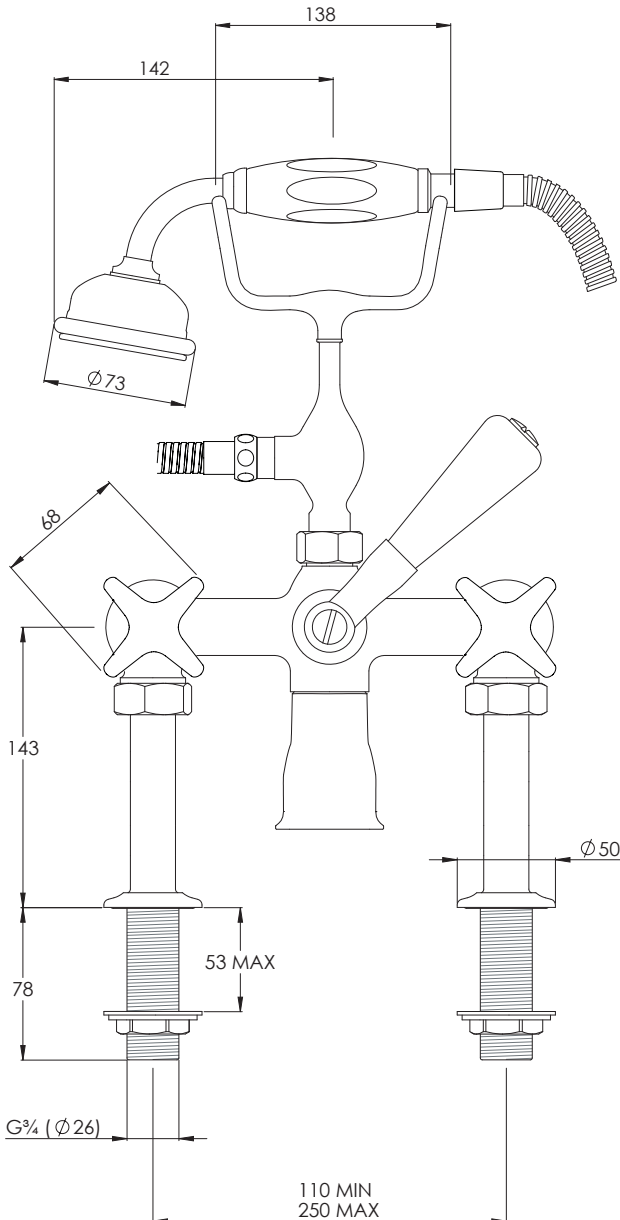

LEFROY BROOKS

IBROC HOUSE ESSEX ROAD
HODDESDON HERTS EN11 0QS UK
T: +44 (0)1992 708 316 F: +44 (0)1992 708 317

LS1100

CONNAUGHT DECK MOUNTED BATH SHOWER
MIXER WITH STAR HANDLES

DIMENSIONAL DATA SHEET

DATE: 14/01/21

REVISION: A

COPYRIGHT © LBIP LTD. ALL RIGHTS RESERVED

DIMENSIONS IN MILLIMETRES

WHILST EVERY EFFORT IS MADE TO ENSURE THE ACCURACY OF THESE DATA SHEETS THEY ARE SUBJECT TO CHANGE WITHOUT NOTICE AS PART OF THE COMPANY'S PRODUCT DEVELOPMENT PROCESS