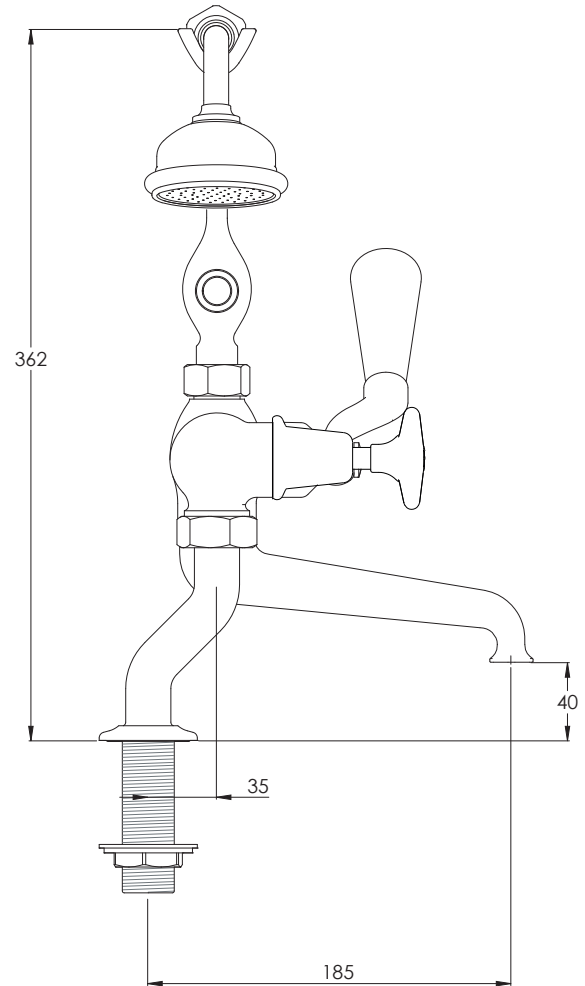

LEFROY BROOKS

IBROC HOUSE ESSEX ROAD
HODDESDON HERTS EN11 0QS UK
T: +44 (0)1992 708 316 F: +44 (0)1992 708 317

LS1100

CONNAUGHT DECK MOUNTED BATH SHOWER
MIXER WITH STAR HANDLES

DIMENSIONAL DATA SHEET

DATE: 14/01/21

REVISION: A

COPYRIGHT © LBIP LTD. ALL RIGHTS RESERVED

DIMENSIONS IN MILLIMETRES

WHILST EVERY EFFORT IS MADE TO ENSURE THE ACCURACY OF THESE DATA SHEETS THEY ARE SUBJECT TO CHANGE WITHOUT NOTICE AS PART OF THE COMPANY'S PRODUCT DEVELOPMENT PROCESS