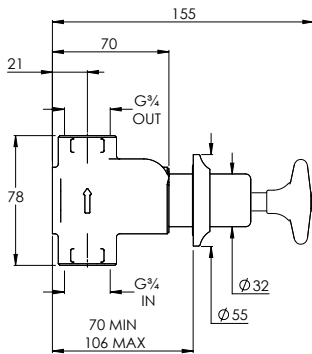

LEFROY BROOKS

IBROC HOUSE ESSEX ROAD
HODDESDON HERTS EN11 0QS UK
T: +44 (0)1992 708 316 F: +44 (0)1992 708 317

LS1247

CONNAUGHT WALL MOUNTED FIVE HOLE BATH FILLER
WITH STAR HANDLES, DIVERTER & HAND SHOWER

DIMENSIONAL DATA SHEET

DATE: 15/03/2024

REVISION: A

DIMENSIONS IN MILLIMETRES

COPYRIGHT © LFB LTD. ALL RIGHTS RESERVED