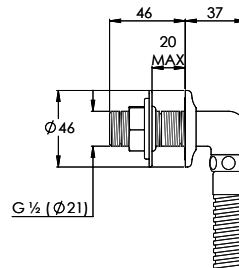

LEFROY BROOKS

IBROC HOUSE ESSEX ROAD
HODDESDON HERTS EN11 0QS UK
T: +44 (0)1992 708 316 F: +44 (0)1992 708 317

LS1247

CONNAUGHT WALL MOUNTED FIVE HOLE BATH FILLER
WITH STAR HANDLES, DIVERTER & HAND SHOWER

DIMENSIONAL DATA SHEET

DATE: 15/03/2024

REVISION: A

DIMENSIONS IN MILLIMETRES

COPYRIGHT © LFB LTD. ALL RIGHTS RESERVED