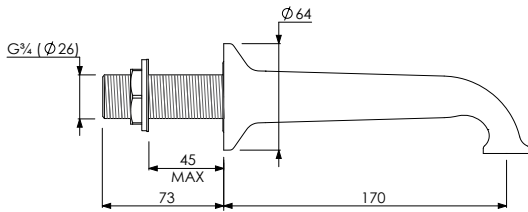

LEFROY BROOKS

IBROC HOUSE ESSEX ROAD
HODDESDON HERTS EN11 0QS UK
T: +44 (0)1992 708 316 F: +44 (0)1992 708 317

LS1247

CONNAUGHT WALL MOUNTED FIVE HOLE BATH FILLER
WITH STAR HANDLES, DIVERTER & HAND SHOWER

DIMENSIONAL DATA SHEET

DATE: 15/03/2024

REVISION: A

DIMENSIONS IN MILLIMETRES

COPYRIGHT © LFB LTD. ALL RIGHTS RESERVED