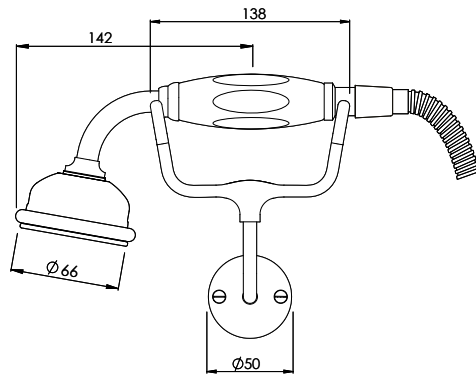

LEFROY BROOKS

IBROC HOUSE ESSEX ROAD
HODDESDON HERTS EN11 0QS UK
T: +44 (0)1992 708 316 F: +44 (0)1992 708 317

LS1247

CONNAUGHT WALL MOUNTED FIVE HOLE BATH FILLER
WITH STAR HANDLES, DIVERTER & HAND SHOWER

DIMENSIONAL DATA SHEET

DATE: 15/03/2024

REVISION: A

DIMENSIONS IN MILLIMETRES

COPYRIGHT © LFB LTD. ALL RIGHTS RESERVED