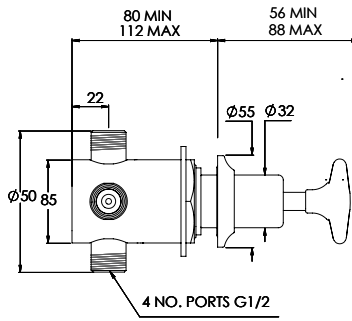

LEFROY BROOKS

IBROC HOUSE ESSEX ROAD
HODDESDON HERTS EN11 0QS UK
T: +44 (0)1992 708 316 F: +44 (0)1992 708 317

LS1247

CONNAUGHT WALL MOUNTED FIVE HOLE BATH FILLER
WITH STAR HANDLES, DIVERTER & HAND SHOWER

DIMENSIONAL DATA SHEET

DATE: 15/03/2024

REVISION: A

DIMENSIONS IN MILLIMETRES

COPYRIGHT © LFB LTD. ALL RIGHTS RESERVED