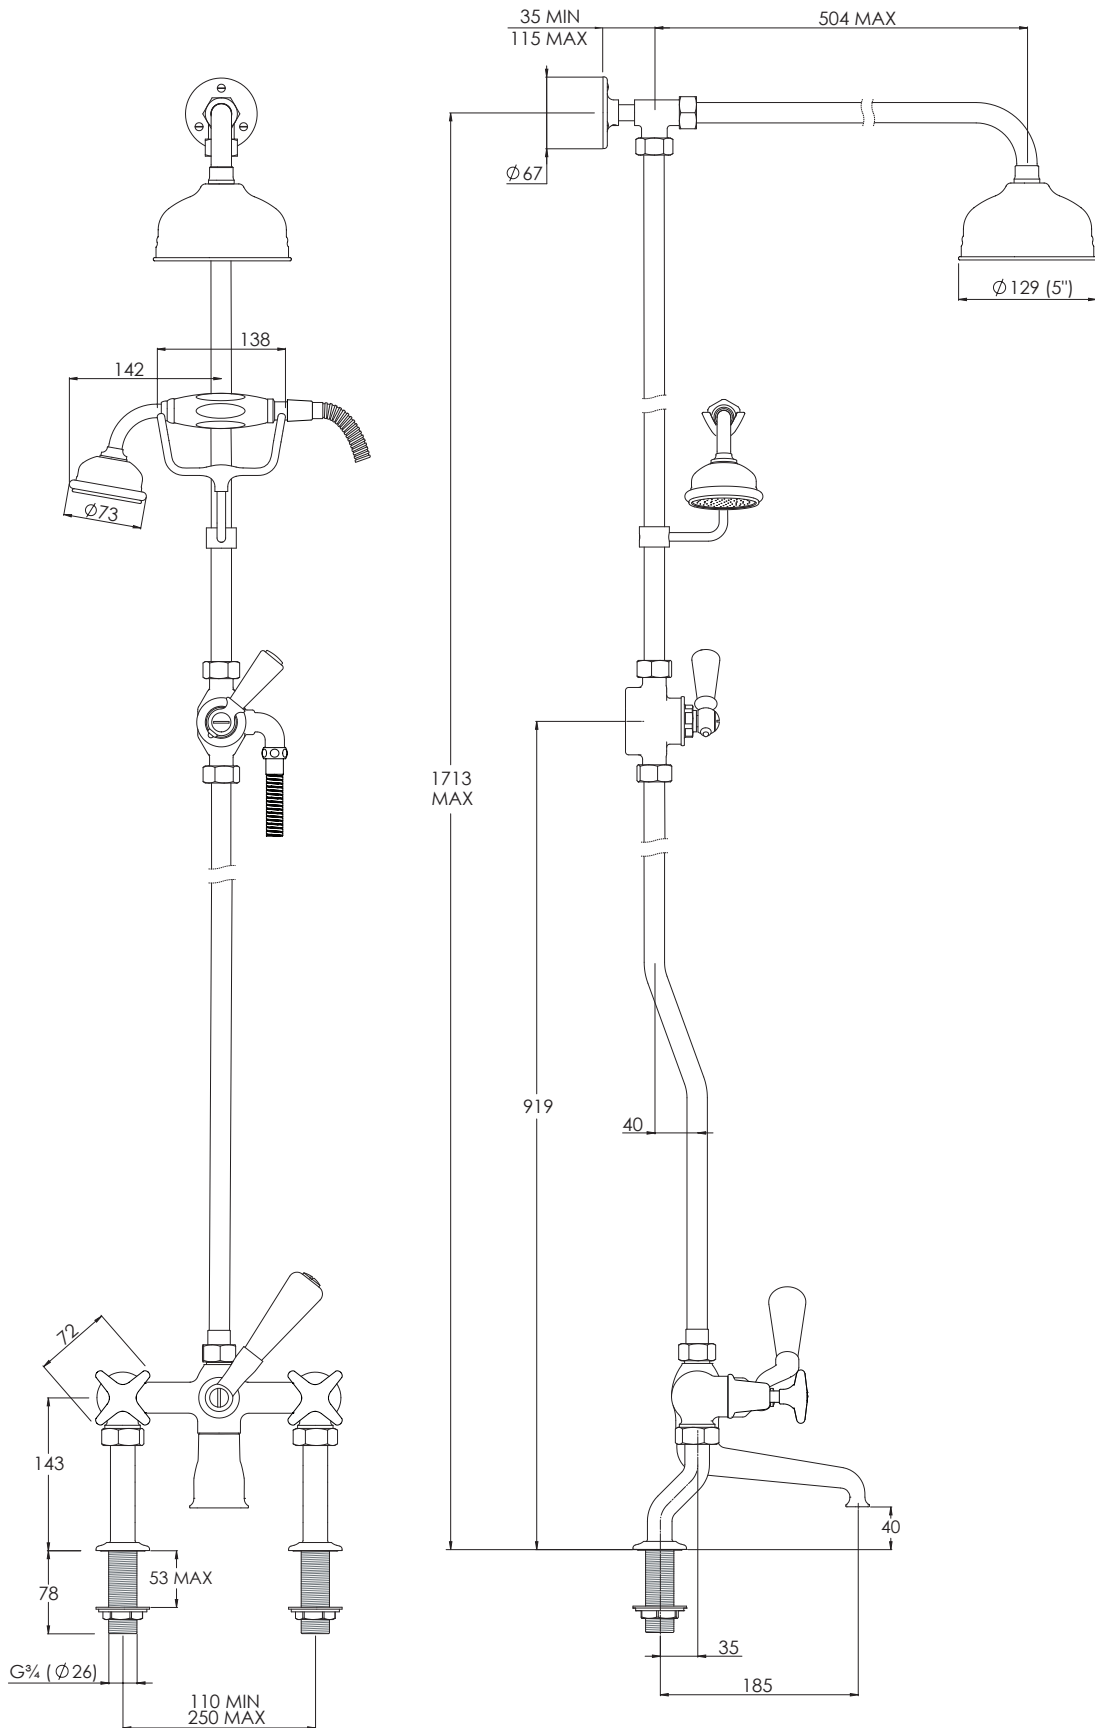

LEFROY BROOKS

IBROC HOUSE ESSEX ROAD
HODDESDON HERTS EN11 0QS UK
T: +44 (0)1992 708 316 F: +44 (0)1992 708 317

LS1700

CONNAUGHT BATH SHOWER MIXER WITH RISER KIT,
LEVER DIVERTER, HAND SHOWER AND 5" ROSE

DIMENSIONAL DATA SHEET

DATE: 14/01/21

REVISION: A

COPYRIGHT © LBIP LTD. ALL RIGHTS RESERVED

DIMENSIONS IN MILLIMETRES

WHILST EVERY EFFORT IS MADE TO ENSURE THE ACCURACY OF THESE DATA SHEETS THEY ARE SUBJECT TO CHANGE WITHOUT NOTICE AS PART OF THE COMPANY'S PRODUCT DEVELOPMENT PROCESS