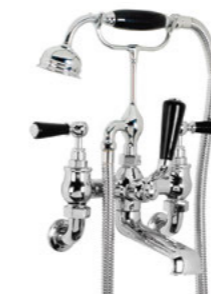

BL 1166
CLASSIC WALL MOUNTED BATH SHOWER MIXER
WITH BLACK LEVERS (BLE 1166 EURO SPEC)