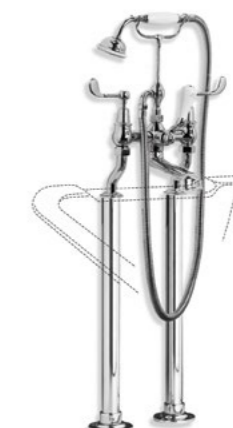

CL 1145

CONNAUGHT LEVER BATH SHOWER MIXER WITH STANDPIPE SLEEVES & ADJUSTABLE BASEPLATES FOR RIM MOUNTING