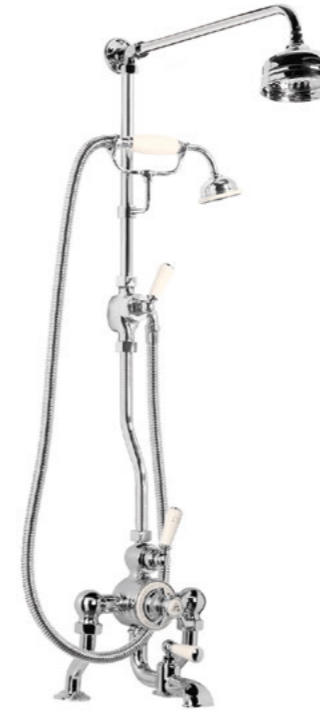

LB 1744

CLASSIC DECK MOUNTED BATH SHOWER MIXER WITH RISER & 5" ROSE

LB 1705

CLASSIC WALL MOUNTED BATH SHOWER MIXER WITH RISER & 8" ROSE

LB 1746

CLASSIC WALL MOUNTED BATH SHOWER MIXER WITH RISER & 5" ROSE (LBE 1746 EURO SPEC)

GD 8824 DM

CLASSIC DECK MOUNTED THERMOSTATIC BATH SHOWER MIXER, RISER KIT, HANDSET, LEVER DIVERTER, 5" ROSE & ADJUSTABLE RISER PIPE BRACKET

BL 8824

CLASSIC BLACK THERMOSTATIC BATH SHOWER MIXER, RISER KIT, HANDSET, LEVER DIVERTER, 5" ROSE & ADJUSTABLE RISER PIPE BRACKET (WALL MOUNTED VERSION MAY BE REQUESTED)