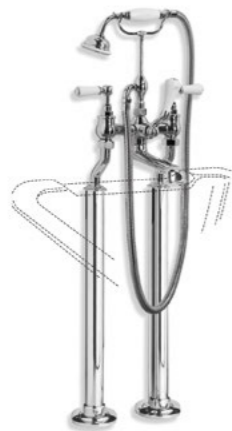

CH 1145

CONNAUGHT BATH SHOWER MIXER WITH STANDPIPE SLEEVES & ADJUSTABLE BASEPLATES FOR RIM MOUNTING

CL 1145

CONNAUGHT LEVER BATH SHOWER MIXER WITH STANDPIPE SLEEVES & ADJUSTABLE BASEPLATES FOR RIM MOUNTING

LB 1145  
CLASSIC BATH SHOWER MIXER WITH STANDPIPE SLEEVES & ADJUSTABLE BASEPLATES FOR RIM MOUNTING

WL 1145  
CLASSIC BATH SHOWER MIXER WITH WHITE LEVERS, STANDPIPE SLEEVES & ADJUSTABLE BASEPLATES FOR RIM MOUNTING