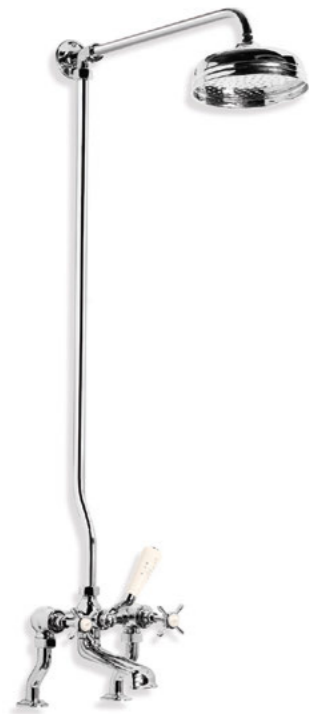

CL 1701  
CONNAUGHT LEVER BATH SHOWER MIXER WITH RISER KIT, LEVER DIVERTER, HAND SHOWER & 8" ROSE (WALL MOUNTED VERSION MAY BE REQUESTED)

CL 1700

CONNAUGHT LEVER BATH SHOWER MIXER WITH RISER KIT, LEVER DIVERTER, HAND SHOWER & 5" ROSE (WALL MOUNTED VERSION MAY BE REQUESTED)

WL 1701

CLASSIC BATH SHOWER MIXER WITH WHITE LEVERS, RISER KIT, LEVER DIVERTER, HAND SHOWER & 8" ROSE (WALL MOUNTED VERSION MAY BE REQUESTED)

LB 1745

CLASSIC DECK MOUNTED BATH SHOWER MIXER WITH RISER & 8" ROSE

LB 1744

CLASSIC DECK MOUNTED BATH SHOWER MIXER WITH RISER & 5" ROSE

LB 1705

CLASSIC WALL MOUNTED BATH SHOWER MIXER WITH RISER & 8" ROSE

LB 1746

CLASSIC WALL MOUNTED BATH SHOWER MIXER WITH RISER & 5" ROSE (LBE 1746 EURO SPEC)