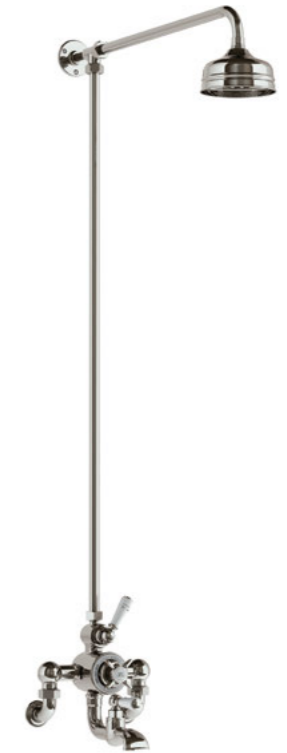

GD 8821 WM

CLASSIC WALL MOUNTED THERMOSTATIC BATH SHOWER MIXER WITH RISER KIT, 5" ROSE & ADJUSTABLE RISER PIPE BRACKET (GDE 8821 WM EURO SPEC)