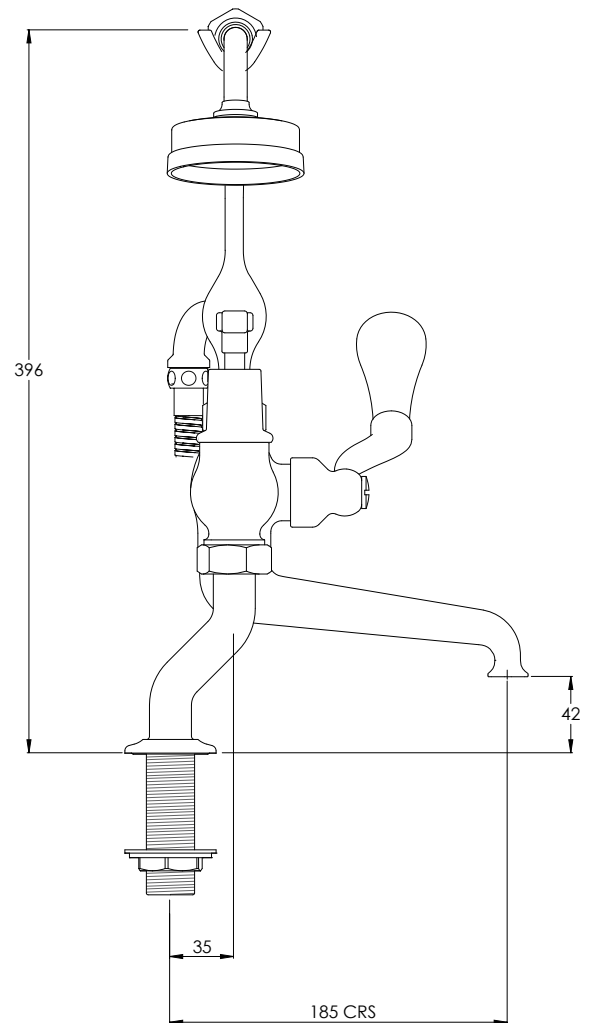

LEFROY BROOKS

IBROC HOUSE ESSEX ROAD
HODDESDON HERTS EN11 0QS UK
T: +44 (0)1992 708 316 F: +44 (0)1992 708 317

MB1100

MACKINTOSH BLACK LEVER DECK MOUNTED
BATH SHOWER MIXER WITH EASY CLEAN HAND
SHOWER

DIMENSIONAL DATA SHEET

DATE: 03/05/24

REVISION: B

COPYRIGHT © LBIP LTD. ALL RIGHTS RESERVED

DIMENSIONS IN MILLIMETRES

WHILST EVERY EFFORT IS MADE TO ENSURE THE ACCURACY OF THESE DATA SHEETS THEY ARE SUBJECT TO CHANGE WITHOUT NOTICE AS PART OF THE COMPANY'S PRODUCT DEVELOPMENT PROCESS