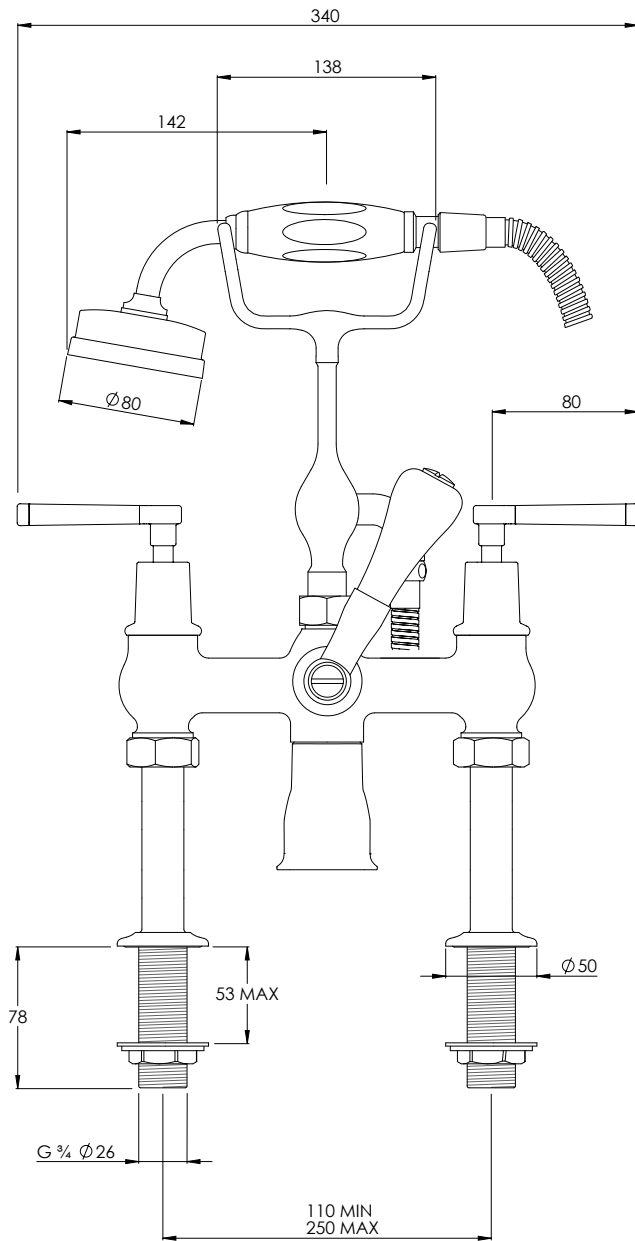

LEFROY BROOKS

IBROC HOUSE ESSEX ROAD
HODDESDON HERTS EN11 0QS UK
T: +44 (0)1992 708 316 F: +44 (0)1992 708 317

MB1100

MACKINTOSH BLACK LEVER DECK MOUNTED
BATH SHOWER MIXER WITH EASY CLEAN HAND
SHOWER

DIMENSIONAL DATA SHEET

DATE: 03/05/24

REVISION: B

COPYRIGHT © LBIP LTD. ALL RIGHTS RESERVED

DIMENSIONS IN MILLIMETRES

WHILST EVERY EFFORT IS MADE TO ENSURE THE ACCURACY OF THESE DATA SHEETS THEY ARE SUBJECT TO CHANGE WITHOUT NOTICE AS PART OF THE COMPANY'S PRODUCT DEVELOPMENT PROCESS