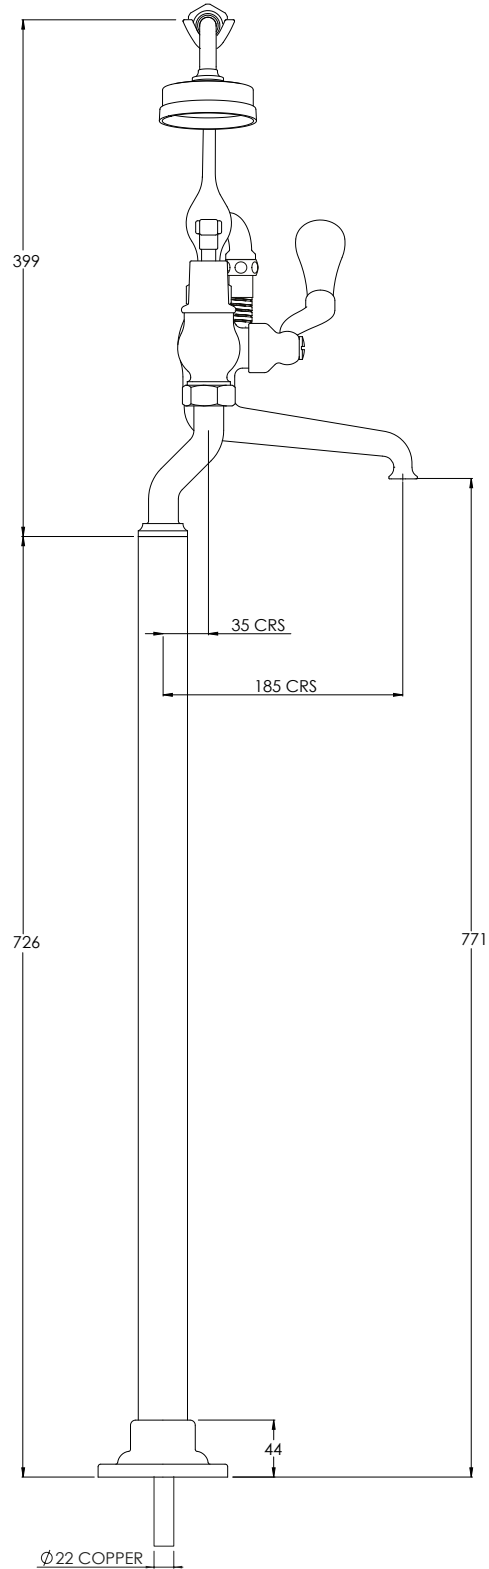

# MB1144

MACKINTOSH BLACK LEVER BATH SHOWER MIXER  
WITH STANDPIPES WITH EASY CLEAN HAND SHOWER

## DIMENSIONAL DATA SHEET

DATE: 03/05/2024

REVISION: B

DIMENSIONS IN MILLIMETRES

COPYRIGHT © LBIP LTD. ALL RIGHTS RESERVED