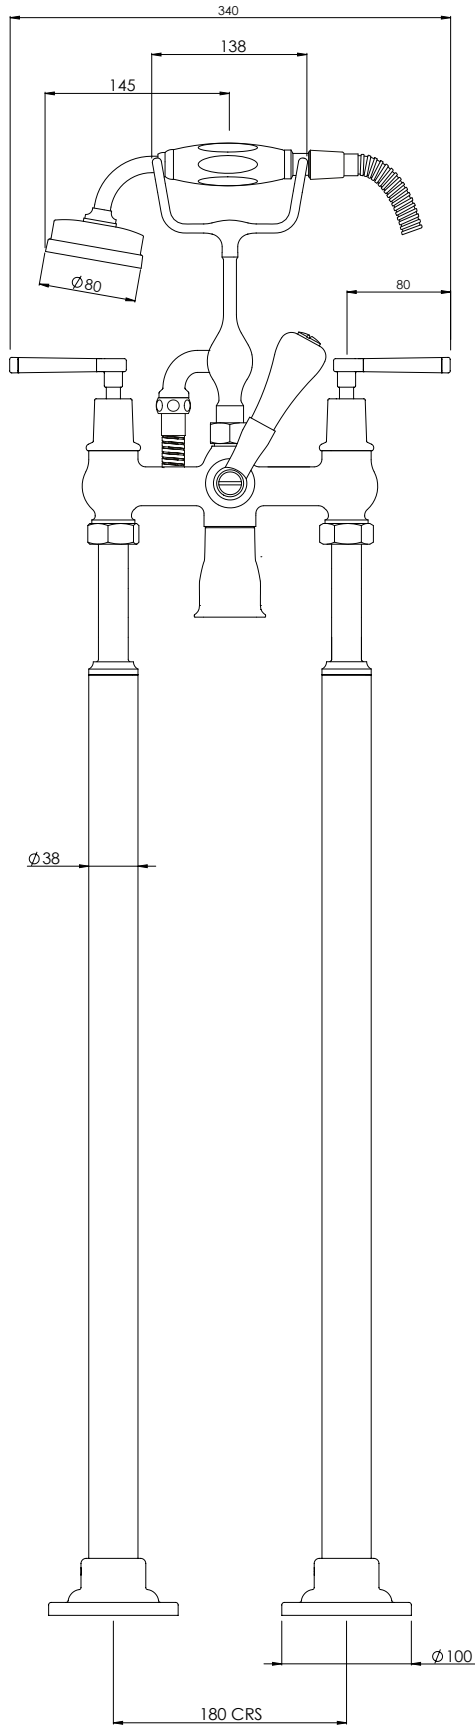

# MB1144

MACKINTOSH BLACK LEVER BATH SHOWER MIXER  
WITH STANDPIPES WITH EASY CLEAN HAND SHOWER

## DIMENSIONAL DATA SHEET

DATE: 03/05/2024

REVISION: B

DIMENSIONS IN MILLIMETRES

COPYRIGHT © LBIP LTD. ALL RIGHTS RESERVED