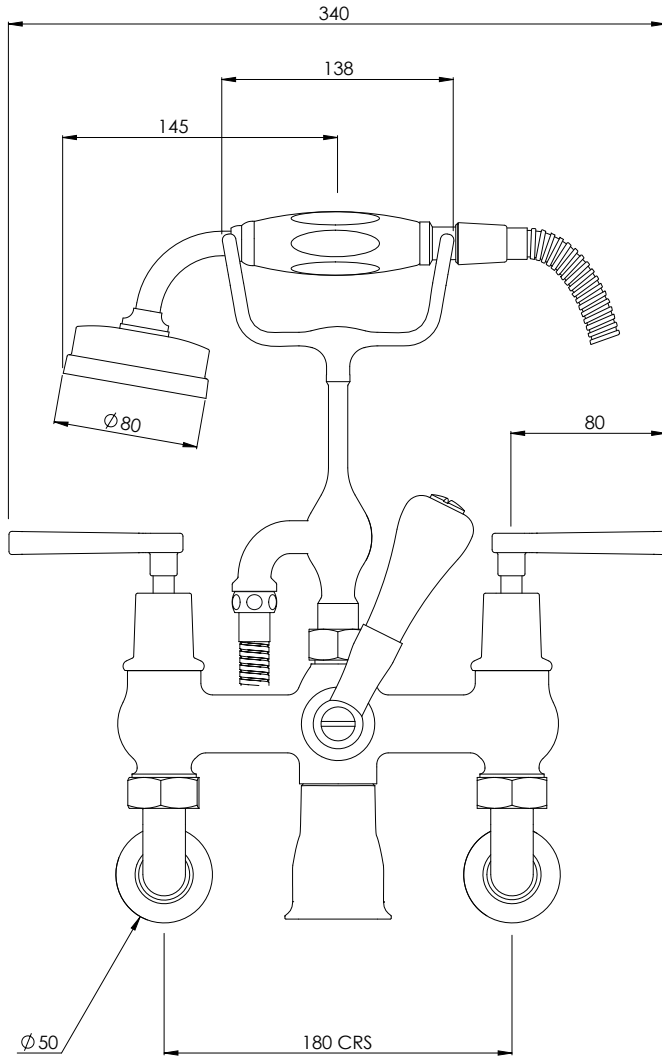

LEFROY BROOKS

1 BROOK HOUSE ESSEX ROAD
HODDESDON HERTS EN11 0QS UK
T: +44 (0)1992 708 316 F: +44 (0)1992 708 317

MB1166

MACKINTOSH BLACK LEVER WALL MOUNTED BATH
SHOWER MIXER WITH EASY CLEAN HAND SHOWER

DIMENSIONAL DATA SHEET

DATE: 03/05/2024

REVISION: B

COPYRIGHT © LBIP LTD. ALL RIGHTS RESERVED

DIMENSIONS IN MILLIMETRES

WHILST EVERY EFFORT IS MADE TO ENSURE THE ACCURACY OF THESE DATA SHEETS THEY ARE SUBJECT TO CHANGE WITHOUT NOTICE AS PART OF THE COMPANY'S PRODUCT DEVELOPMENT PROCESS