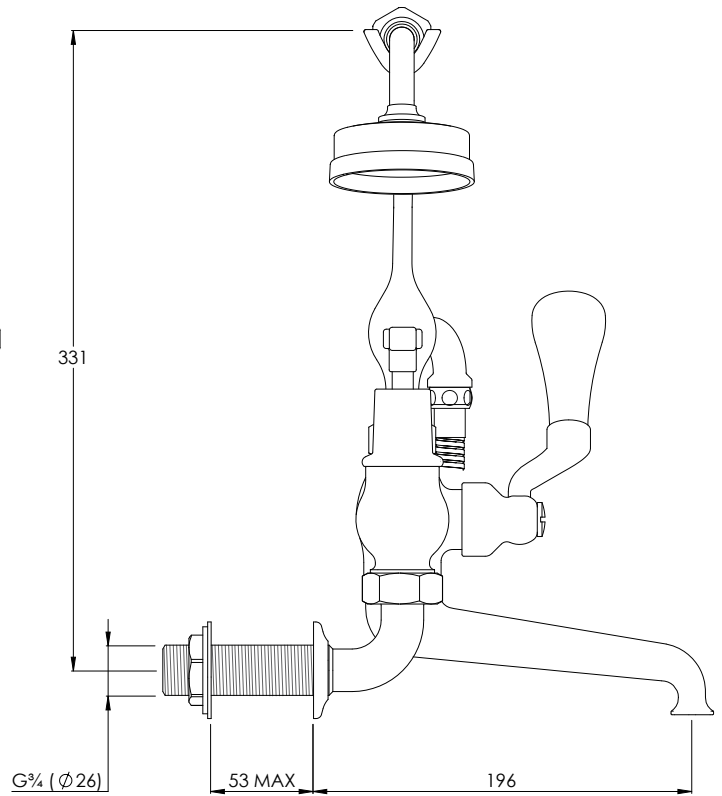

LEFROY BROOKS

1 BROOK HOUSE ESSEX ROAD
HODDESDON HERTS EN11 0QS UK
T: +44 (0)1992 708 316 F: +44 (0)1992 708 317

MB1166

MACKINTOSH BLACK LEVER WALL MOUNTED BATH
SHOWER MIXER WITH EASY CLEAN HAND SHOWER

DIMENSIONAL DATA SHEET

DATE: 03/05/2024

REVISION: B

COPYRIGHT © LBIP LTD. ALL RIGHTS RESERVED

DIMENSIONS IN MILLIMETRES

WHILST EVERY EFFORT IS MADE TO ENSURE THE ACCURACY OF THESE DATA SHEETS THEY ARE SUBJECT TO CHANGE WITHOUT NOTICE AS PART OF THE COMPANY'S PRODUCT DEVELOPMENT PROCESS