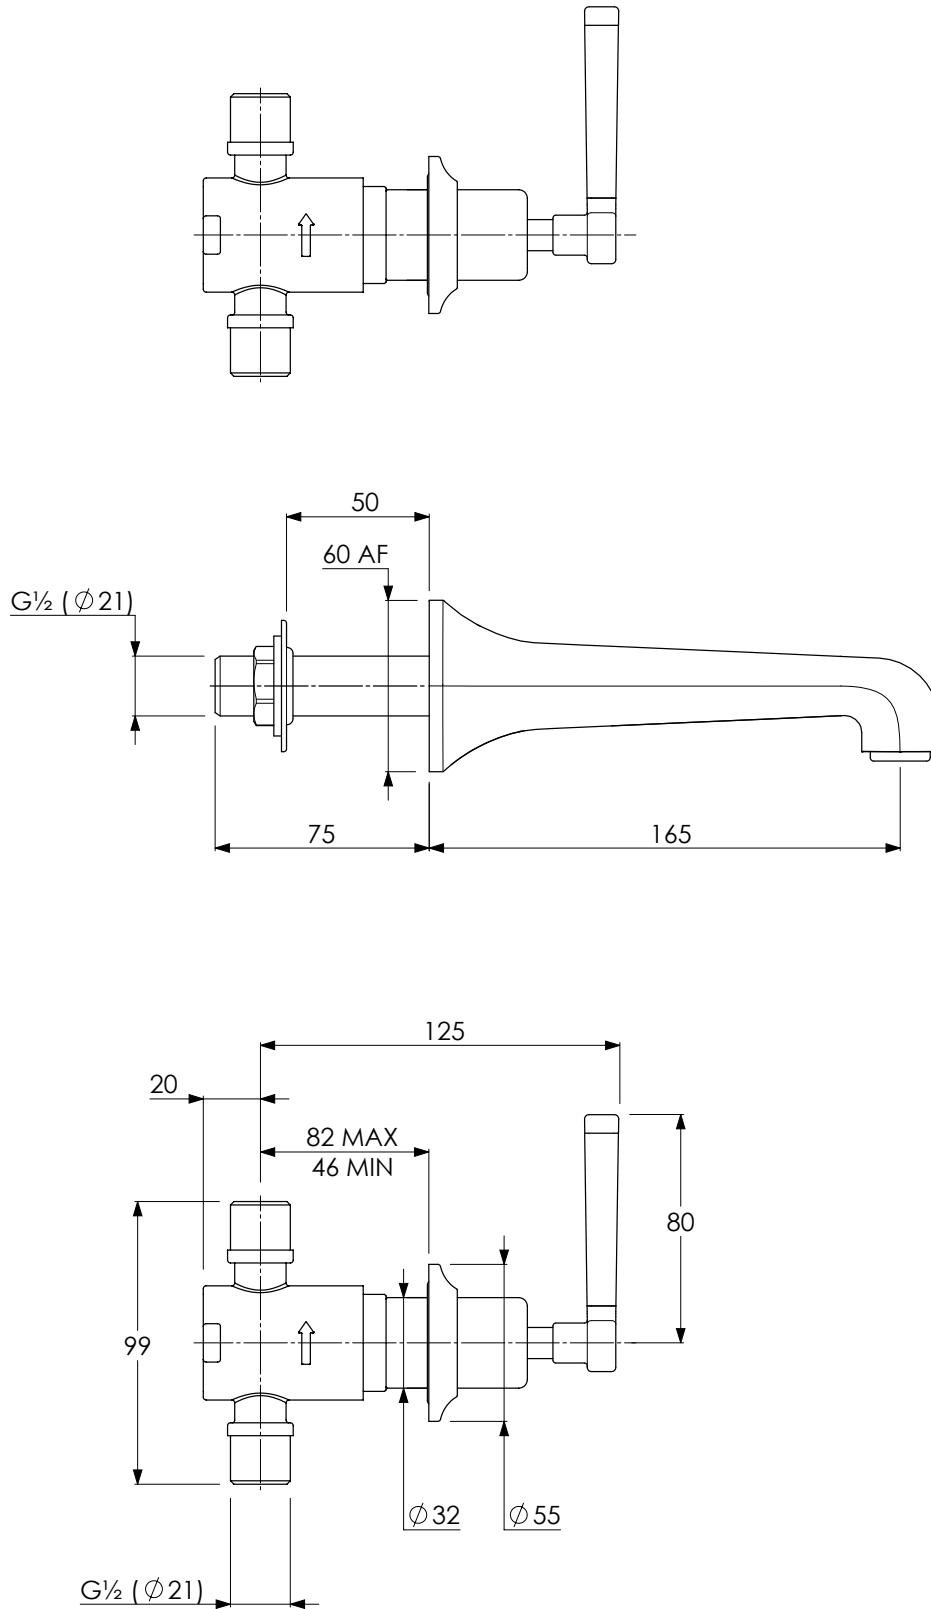

LEFROY BROOKS

IBROC HOUSE ESSEX ROAD
HODDESDON HERTS EN11 0QS UK
T: +44 (0)1992 708 316 F: +44 (0)1992 708 317

MB1200

MACKINTOSH WALL MOUNTED BASIN MIXER
WITH MACKINTOSH BLACK LEVERS

DIMENSIONAL DATA SHEET

DATE: 29/01/2019

REVISION: A

COPYRIGHT © LBIP LTD. ALL RIGHTS RESERVED

DIMENSIONS IN MILLIMETRES

WHILST EVERY EFFORT IS MADE TO ENSURE THE ACCURACY OF THESE DATA SHEETS THEY ARE SUBJECT TO CHANGE WITHOUT NOTICE AS PART OF THE COMPANY'S PRODUCT DEVELOPMENT PROCESS