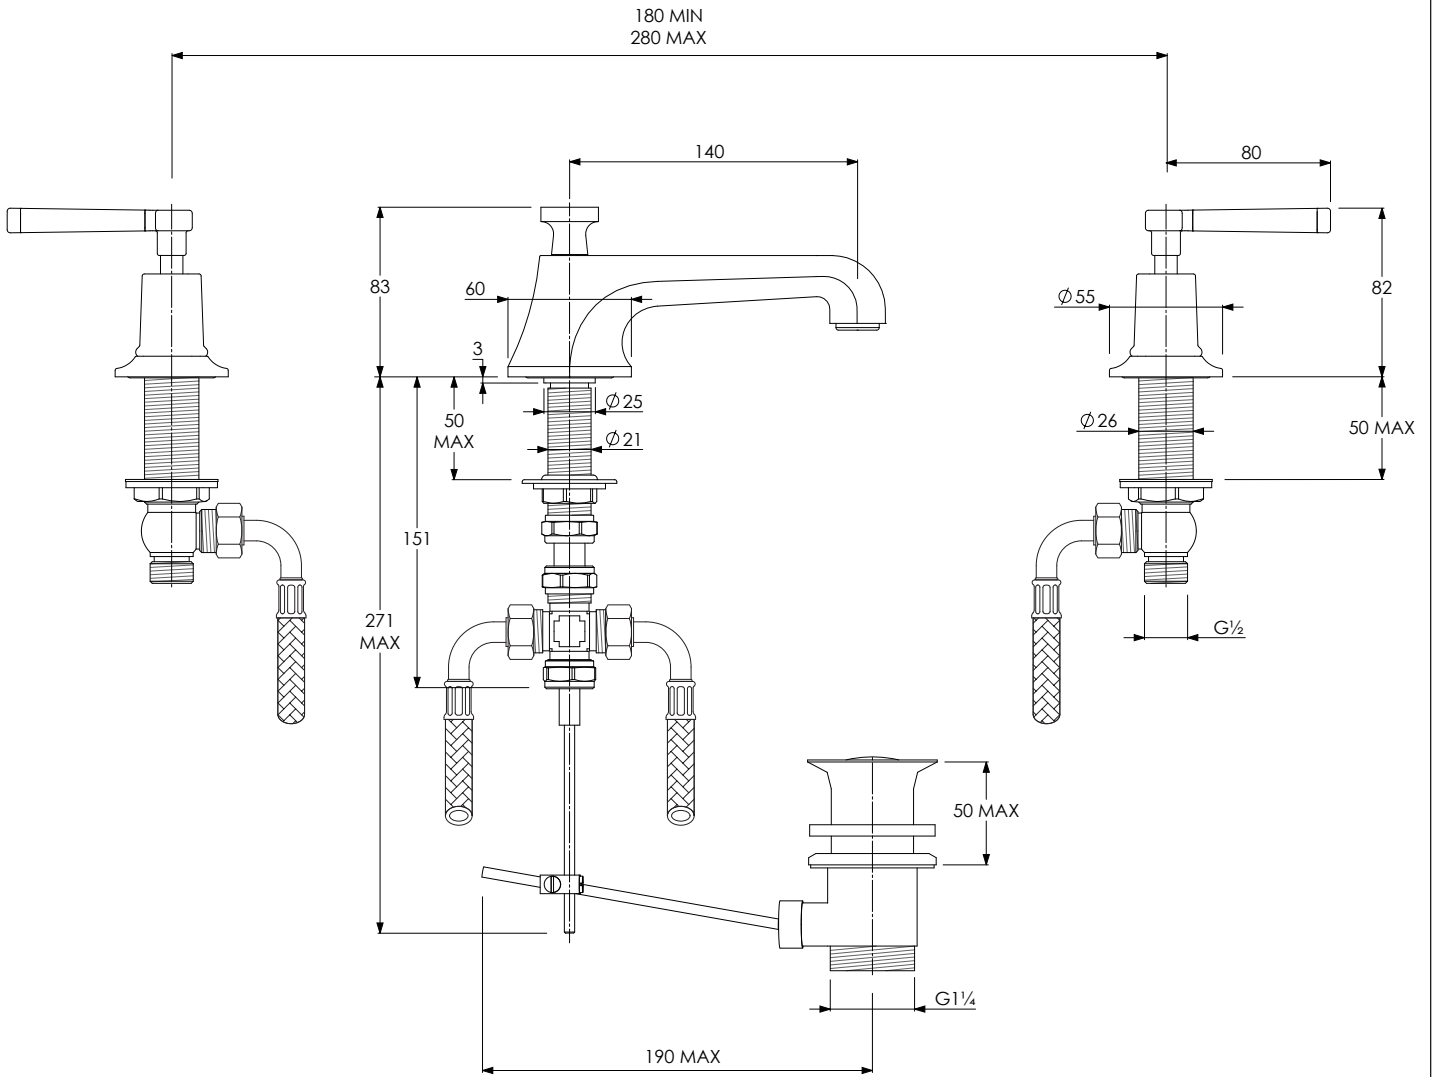

# MB1228

MACKINTOSH BASIN MIXER WITH BLACK  
LEVERS AND POP-UP WASTE

DIMENSIONAL DATA SHEET

DATE: 02/01/2019

REVISION: D

COPYRIGHT © LBIP LTD. ALL RIGHTS RESERVED

DIMENSIONS IN MILLIMETRES

WHILST EVERY EFFORT IS MADE TO ENSURE THE ACCURACY OF THESE DATA SHEETS THEY ARE SUBJECT TO CHANGE WITHOUT NOTICE AS PART OF THE COMPANY'S PRODUCT DEVELOPMENT PROCESS