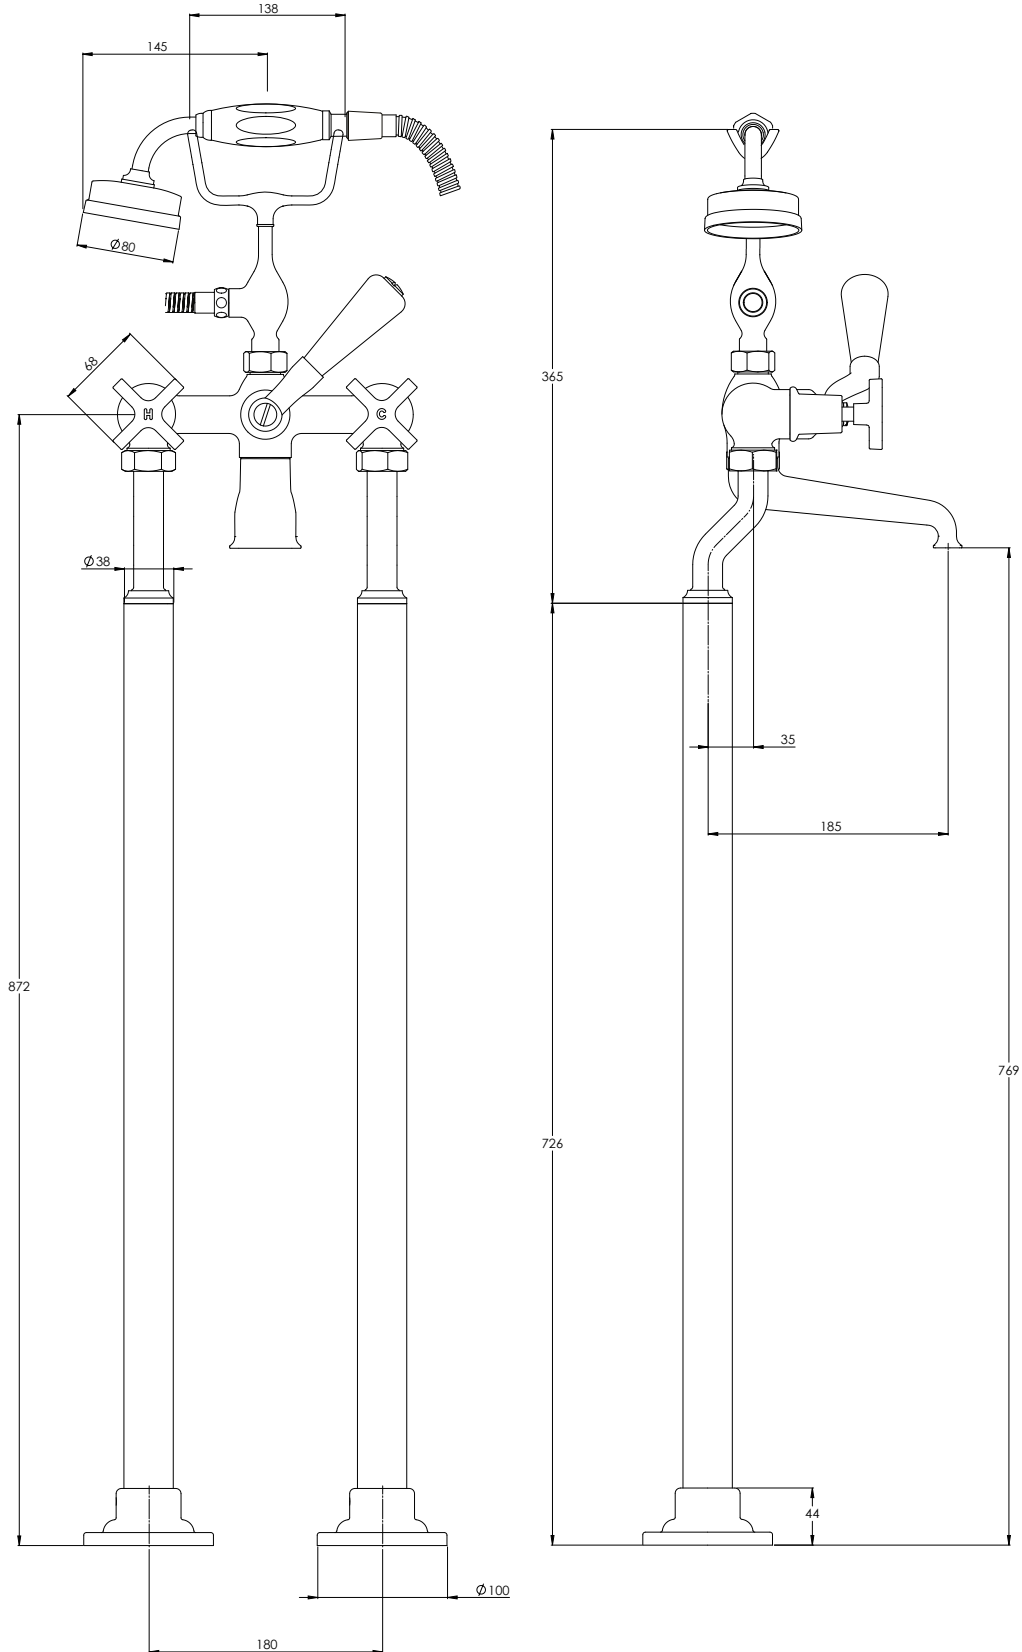

## MH1144

MACKINTOSH EASY CLEAN BATH SHOWER MIXER  
WITH STANDPIPES WITH EASY CLEAN HAND SHOWER

### DIMENSIONAL DATA SHEET

DATE: 03/05/24

REVISION: B

COPYRIGHT © LBIP LTD. ALL RIGHTS RESERVED

DIMENSIONS IN MILLIMETRES

WHILST EVERY EFFORT IS MADE TO ENSURE THE ACCURACY OF THESE DATA SHEETS THEY ARE SUBJECT TO CHANGE WITHOUT NOTICE AS PART OF THE COMPANY'S PRODUCT DEVELOPMENT PROCESS