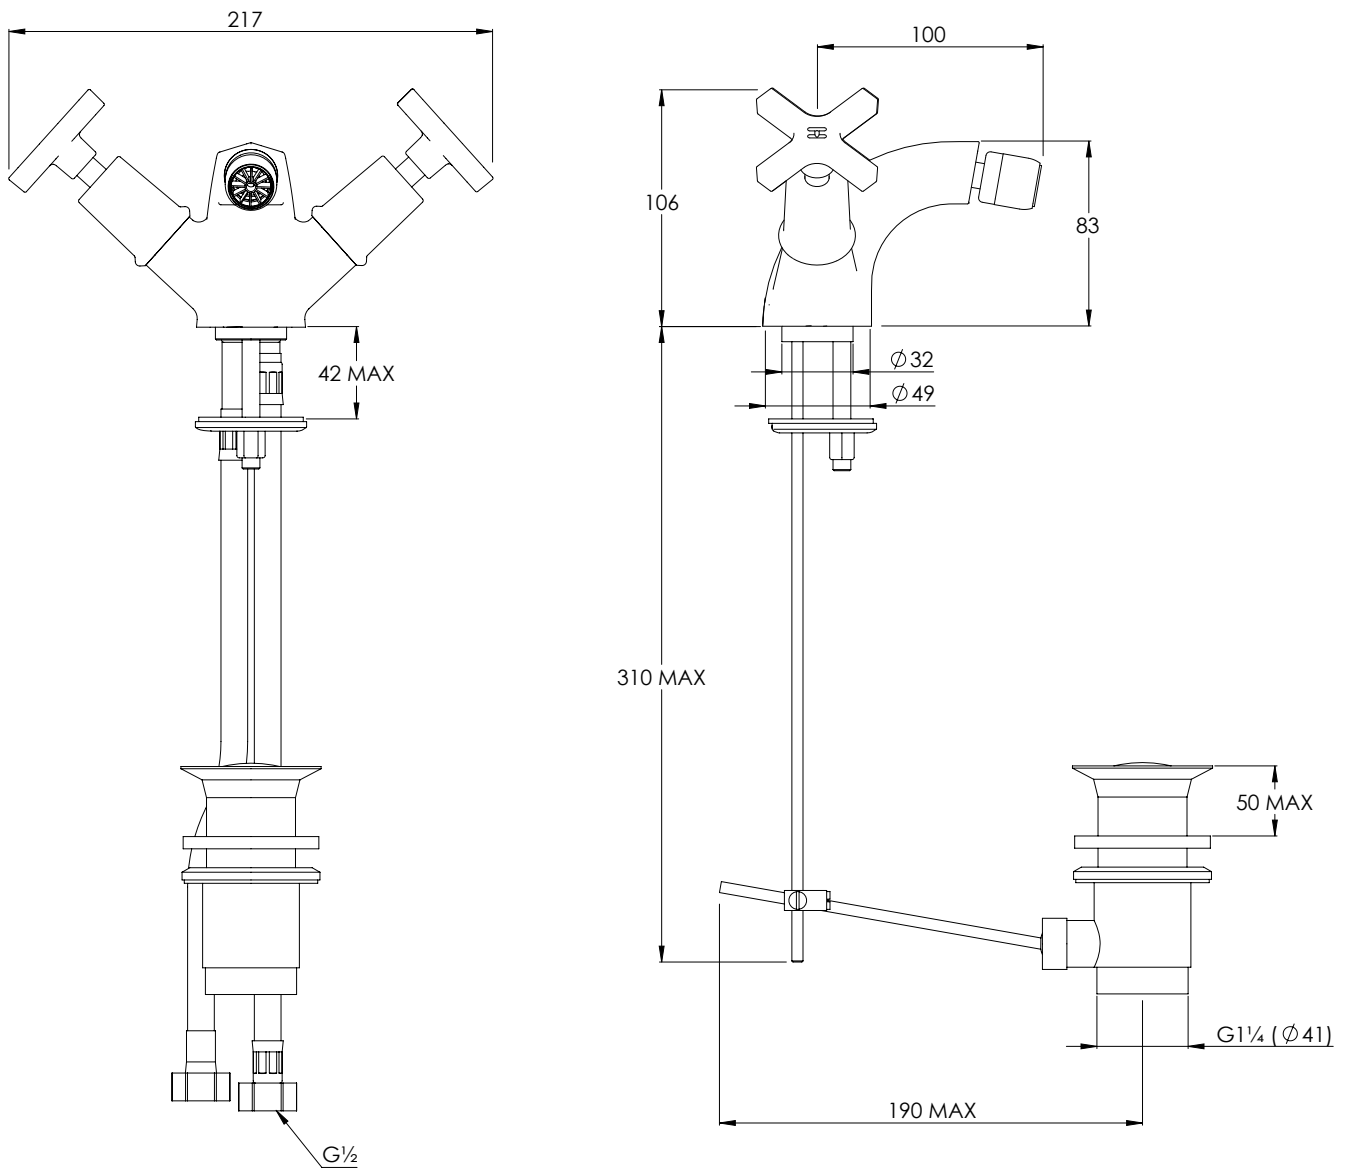

LEFROY BROOKS

IBROC HOUSE ESSEX ROAD
HODDESDON HERTS EN11 0QS UK
T: +44 (0)1992 708 316 F: +44 (0)1992 708 317

MH1195

MACKINTOSH MONO BIDET MIXER WITH POP-UP
WASTE

DIMENSIONAL DATA SHEET

DATE: 29/11/2021

REVISION: C

COPYRIGHT © LBIP LTD. ALL RIGHTS RESERVED

DIMENSIONS IN MILLIMETRES

WHILST EVERY EFFORT IS MADE TO ENSURE THE ACCURACY OF THESE DATA SHEETS THEY ARE SUBJECT TO CHANGE WITHOUT NOTICE AS PART OF THE COMPANY'S PRODUCT DEVELOPMENT PROCESS