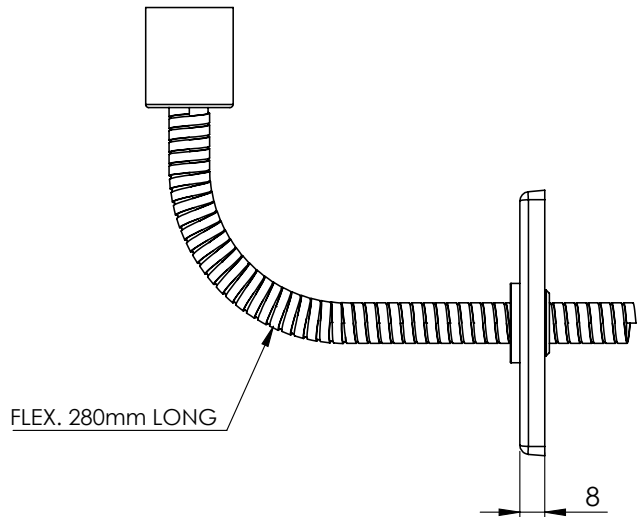

REVISION: A

COPYRIGHT © LBIP LTD. ALL RIGHTS RESERVED

TEST PRESSURE:	6 BAR
MAX WORKING PRESSURE:	3 BAR
CONNECTIONS:	1/2" BSP
BTU/HR @ DELTA 60:	887
WATTAGE (W):	260
ELECTRIC ELEMENT(W):	100
ELECTRICAL ELEMENT IP RATING:	IPX5

THIS LEFROY BROOKS RAIL IS SUITABLE FOR BOTH OPEN AND CLOSED CIRCUITS

DIMENSIONS IN MILLIMETRES

LEFROY BROOKS

IBROC HOUSE ESSEX ROAD
HODDESDON HERTS EN11 0QS UK
T: +44 (0)1992 708 316 F: +44 (0)1992 708 317

MK3210DF

ELECTRIC KIT

DIMENSIONAL DATA SHEET

DATE: 09/11/18

REVISION: A

COPYRIGHT © LBIP LTD. ALL RIGHTS RESERVED

DIMENSIONS IN MILLIMETRES

WHILST EVERY EFFORT IS MADE TO ENSURE THE ACCURACY OF THESE DATA SHEETS THEY ARE SUBJECT TO CHANGE WITHOUT NOTICE AS PART OF THE COMPANY'S PRODUCT DEVELOPMENT PROCESS