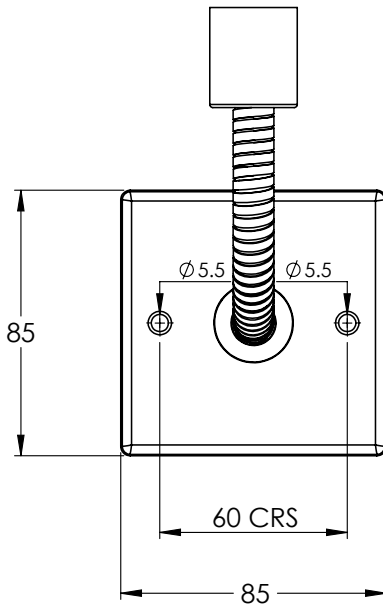

REVISION: A

COPYRIGHT © LBIP LTD. ALL RIGHTS RESERVED

TEST PRESSURE:	6 BAR
MAX WORKING PRESSURE:	3 BAR
CONNECTIONS:	1/2" BSP
BTU/HR @ DELTA 60:	887
WATTAGE (W):	260
ELECTRIC ELEMENT(W):	100
ELECTRICAL ELEMENT IP RATING:	IPX5

THIS LEFROY BROOKS RAIL IS SUITABLE FOR BOTH OPEN AND CLOSED CIRCUITS

DIMENSIONS IN MILLIMETRES

LEFROY BROOKS

IBROC HOUSE ESSEX ROAD
HODDESDON HERTS EN11 0QS UK
T: +44 (0)1992 708 316 F: +44 (0)1992 708 317

MK3210DF

ELECTRIC KIT

DIMENSIONAL DATA SHEET

DATE: 09/11/18

REVISION: A

COPYRIGHT © LBIP LTD. ALL RIGHTS RESERVED

DIMENSIONS IN MILLIMETRES

WHILST EVERY EFFORT IS MADE TO ENSURE THE ACCURACY OF THESE DATA SHEETS THEY ARE SUBJECT TO CHANGE WITHOUT NOTICE AS PART OF THE COMPANY'S PRODUCT DEVELOPMENT PROCESS