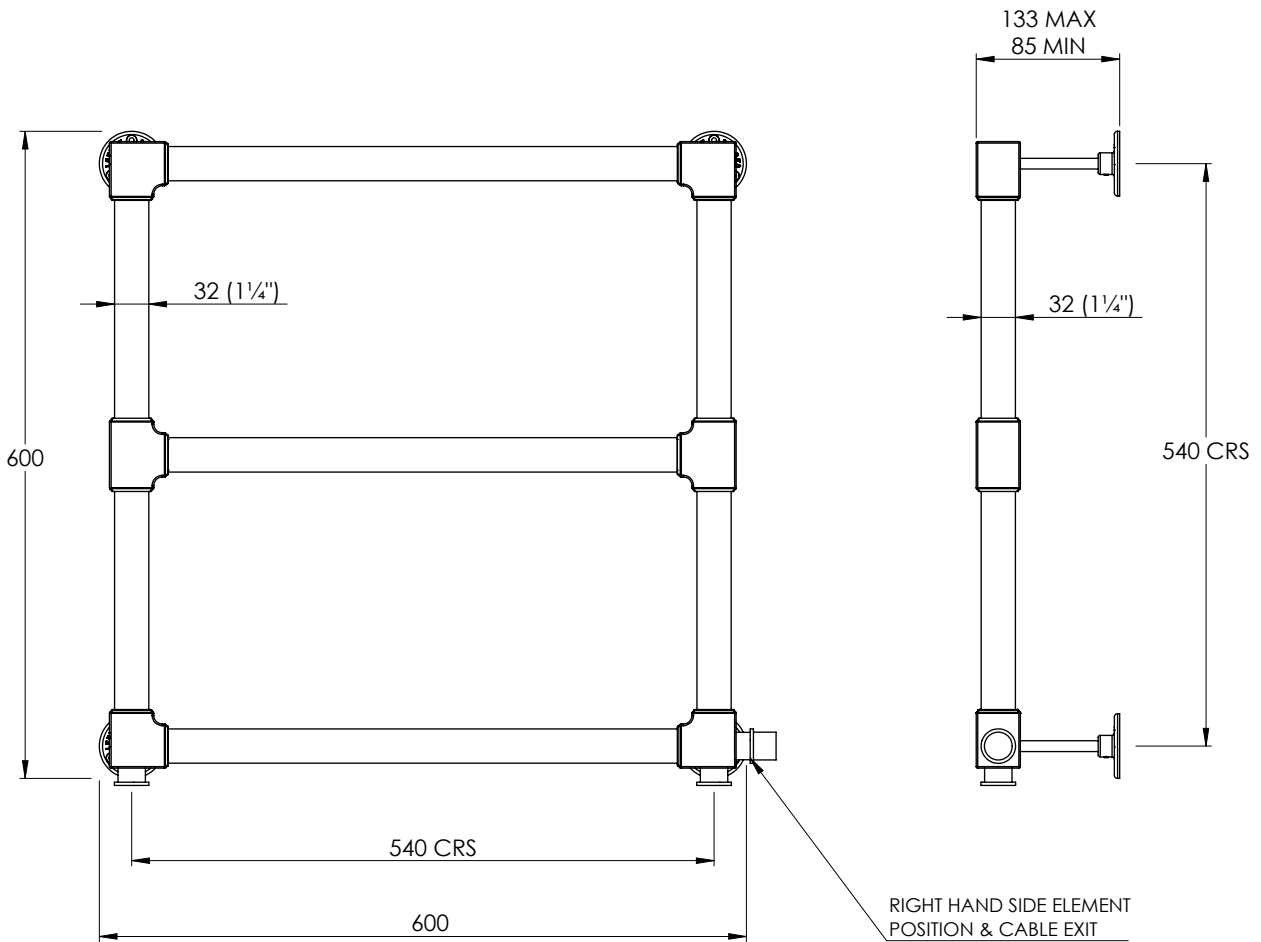

LEFROY BROOKS

IBROC HOUSE ESSEX ROAD
HODDESDON HERTS EN11 0QS UK
T: +44 (0)1992 708 316 F: +44 (0)1992 708 317

MK3210DF

MACKINTOSH WALL MOUNTED TOWEL WARMER -
DUAL FUEL

DIMENSIONAL DATA SHEET

DATE: 09/11/18

REVISION: A

COPYRIGHT © LBIP LTD. ALL RIGHTS RESERVED

TEST PRESSURE:	6 BAR
MAX WORKING PRESSURE:	3 BAR
CONNECTIONS:	1/2" BSP
BTU/HR @ DELTA 60:	887
WATTAGE (W):	260
ELECTRIC ELEMENT(W):	100
ELECTRICAL ELEMENT IP RATING:	IPX5

THIS LEFROY BROOKS RAIL IS SUITABLE FOR BOTH OPEN AND CLOSED CIRCUITS

DIMENSIONS IN MILLIMETRES

LEFROY BROOKS

IBROC HOUSE ESSEX ROAD
HODDESDON HERTS EN11 0QS UK
T: +44 (0)1992 708 316 F: +44 (0)1992 708 317

MK3210DF

ELECTRIC KIT

DIMENSIONAL DATA SHEET

DATE: 09/11/18

REVISION: A

COPYRIGHT © LBIP LTD. ALL RIGHTS RESERVED

DIMENSIONS IN MILLIMETRES

WHILST EVERY EFFORT IS MADE TO ENSURE THE ACCURACY OF THESE DATA SHEETS THEY ARE SUBJECT TO CHANGE WITHOUT NOTICE AS PART OF THE COMPANY'S PRODUCT DEVELOPMENT PROCESS