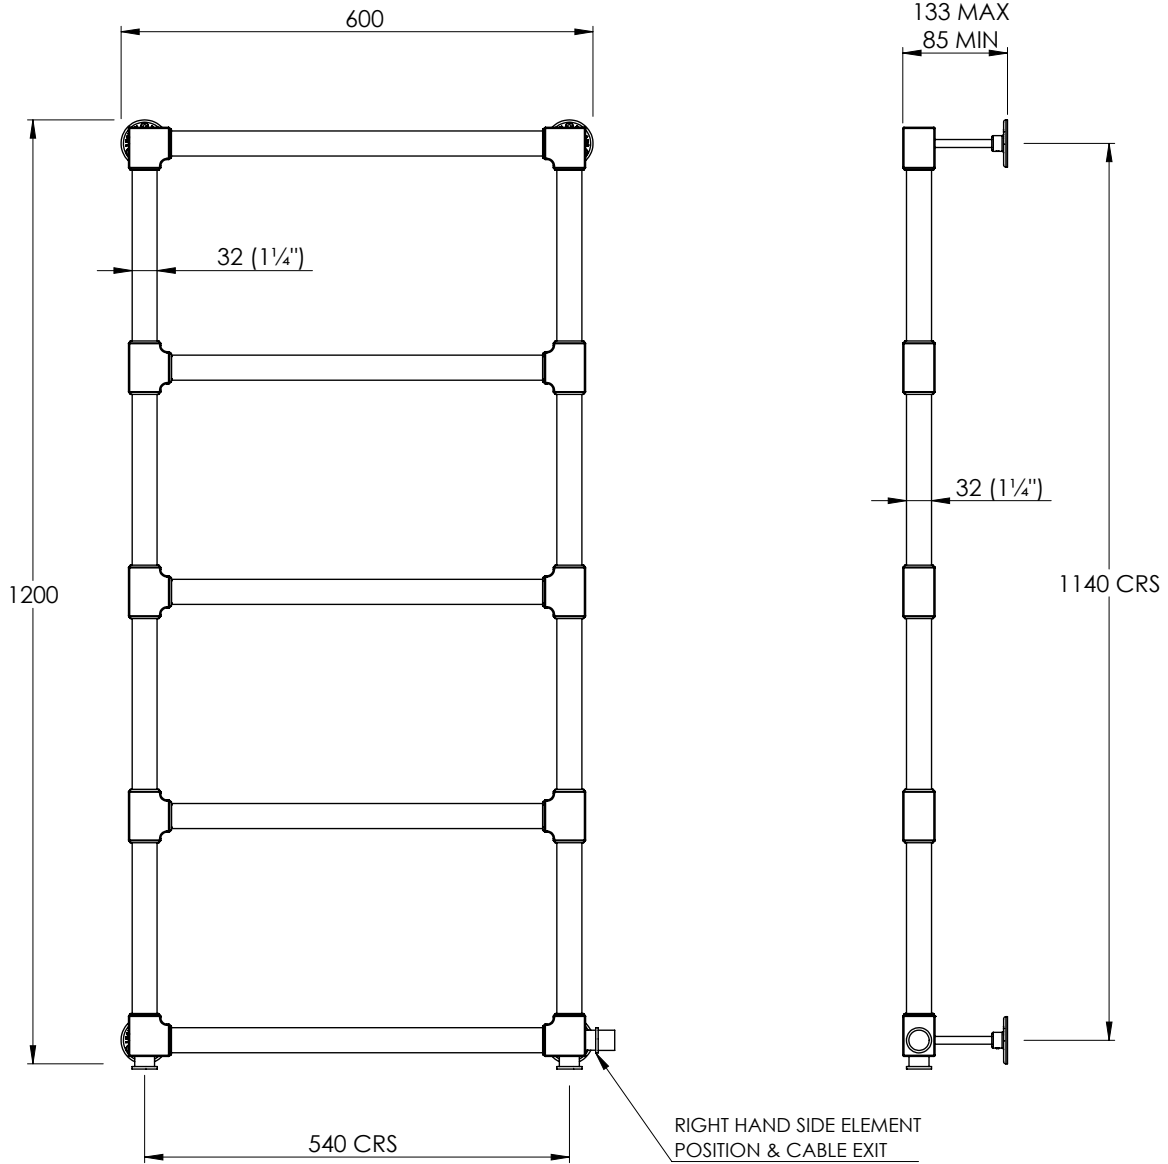

LEFROY BROOKS

IBROC HOUSE ESSEX ROAD
HODDESDON HERTS EN11 0QS UK
T: +44 (0)1992 708 316 F: +44 (0)1992 708 317

MK3211DF

MACKINTOSH WALL MOUNTED TOWEL WARMER -
DUAL FUEL

DIMENSIONAL DATA SHEET

DATE: 01/11/18

REVISION: A

TEST PRESSURE:	6 BAR
MAX WORKING PRESSURE:	3 BAR
CONNECTIONS:	1/2" BSP
BTU/HR @ DELTA 60:	1613
WATTAGE (W):	473
ELECTRIC ELEMENT(W):	150
ELECTRICAL ELEMENT IP RATING:	IPX5

THIS LEFROY BROOKS RAIL IS SUITABLE FOR BOTH OPEN AND CLOSED CIRCUITS

DIMENSIONS IN MILLIMETRES

LEFROY BROOKS

IBROC HOUSE ESSEX ROAD
HODDESDON HERTS EN11 0QS UK
T: +44 (0)1992 708 316 F: +44 (0)1992 708 317

MK3211DF

ELECTRIC KIT

DIMENSIONAL DATA SHEET

DATE: 01/11/18

REVISION: A

COPYRIGHT © LBIP LTD. ALL RIGHTS RESERVED

DIMENSIONS IN MILLIMETRES

WHILST EVERY EFFORT IS MADE TO ENSURE THE ACCURACY OF THESE DATA SHEETS THEY ARE SUBJECT TO CHANGE WITHOUT NOTICE AS PART OF THE COMPANY'S PRODUCT DEVELOPMENT PROCESS