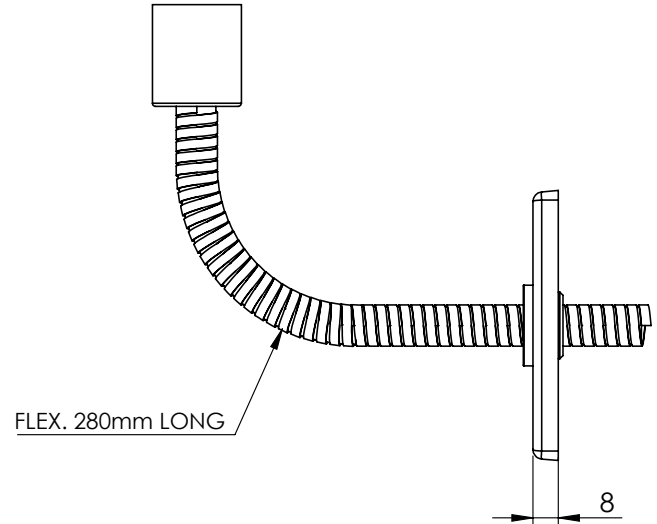

REVISION: A

TEST PRESSURE:	6 BAR
MAX WORKING PRESSURE:	3 BAR
CONNECTIONS:	1/2" BSP
BTU/HR @ DELTA 60:	1613
WATTAGE (W):	473
ELECTRIC ELEMENT(W):	150
ELECTRICAL ELEMENT IP RATING:	IPX5

THIS LEFROY BROOKS RAIL IS SUITABLE FOR BOTH OPEN AND CLOSED CIRCUITS

DIMENSIONS IN MILLIMETRES

LEFROY BROOKS

IBROC HOUSE ESSEX ROAD
HODDESDON HERTS EN11 0QS UK
T: +44 (0)1992 708 316 F: +44 (0)1992 708 317

MK3211DF

ELECTRIC KIT

DIMENSIONAL DATA SHEET

DATE: 01/11/18

REVISION: A

COPYRIGHT © LBIP LTD. ALL RIGHTS RESERVED

DIMENSIONS IN MILLIMETRES

WHILST EVERY EFFORT IS MADE TO ENSURE THE ACCURACY OF THESE DATA SHEETS THEY ARE SUBJECT TO CHANGE WITHOUT NOTICE AS PART OF THE COMPANY'S PRODUCT DEVELOPMENT PROCESS