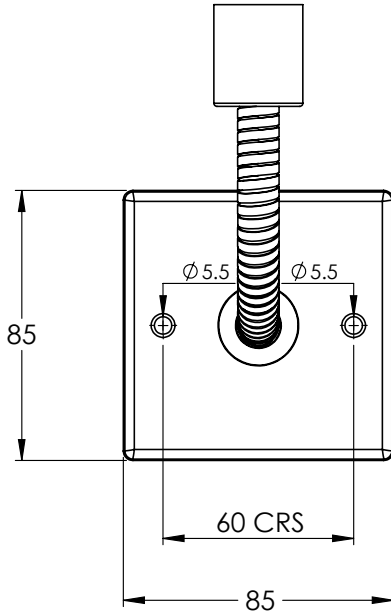

REVISION: A

TEST PRESSURE:	6 BAR
MAX WORKING PRESSURE:	3 BAR
CONNECTIONS:	1/2" BSP
BTU/HR @ DELTA 60:	1613
WATTAGE (W):	473
ELECTRIC ELEMENT(W):	150
ELECTRICAL ELEMENT IP RATING:	IPX5

THIS LEFROY BROOKS RAIL IS SUITABLE FOR BOTH OPEN AND CLOSED CIRCUITS

DIMENSIONS IN MILLIMETRES

LEFROY BROOKS

IBROC HOUSE ESSEX ROAD
HODDESDON HERTS EN11 0QS UK
T: +44 (0)1992 708 316 F: +44 (0)1992 708 317

MK3211DF

ELECTRIC KIT

DIMENSIONAL DATA SHEET

DATE: 01/11/18

REVISION: A

COPYRIGHT © LBIP LTD. ALL RIGHTS RESERVED

DIMENSIONS IN MILLIMETRES

WHILST EVERY EFFORT IS MADE TO ENSURE THE ACCURACY OF THESE DATA SHEETS THEY ARE SUBJECT TO CHANGE WITHOUT NOTICE AS PART OF THE COMPANY'S PRODUCT DEVELOPMENT PROCESS